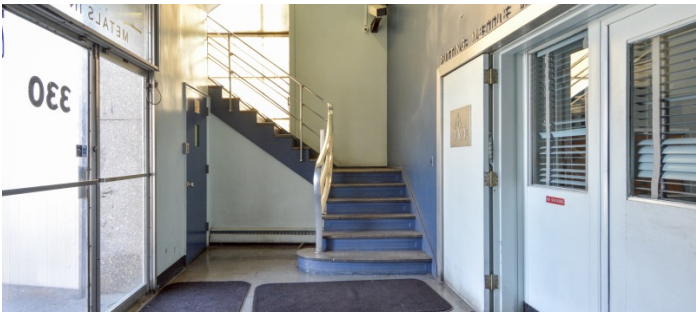

4001

Brownsville, Brooklyn

 LOCATION

Brooklyn, NY 11207

 SPECS

70,000 sq ft

 TAGS

Bathroom, Colorful, Raw Industrial, Staircase, Traditional

 POWER

400 kw

 CATEGORIES

* In the Zone, Office, Warehouse / Factory / Industria

Notes

Factory and Office building built in the 1950's and still has that look and feel. Numerous TV shows and films have used our office as a Police Station or for a period piece for an old looking office. We also have our factory which can be made available for productions interested in featuring an industrial look.

70,000 square feet - 2 floors - 1 city block

BATHROOM, LOCKROOM, CAFETERIA