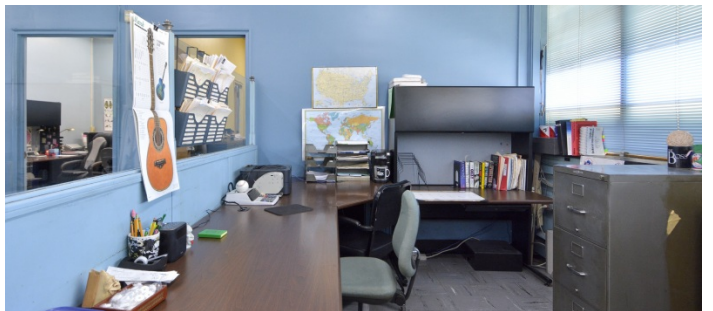

4001

Brownsville, Brooklyn

 LOCATION

Brooklyn, NY 11207

 SPECS

70,000 sq ft

 TAGS

Bathroom, Colorful, Raw Industrial, Staircase, Traditional

 POWER

400 kw

 CATEGORIES

* In the Zone, Office, Warehouse / Factory / Industria

Notes

Factory and Office building built in the 1950's and still has that look and feel. Numerous TV shows and films have used our office as a Police Station or for a period piece for an old looking office. We also have our factory which can be made available for productions interested in featuring an industrial look.

70,000 square feet - 2 floors - 1 city block

BATHROOM, LOCKROOM, CAFETERIA