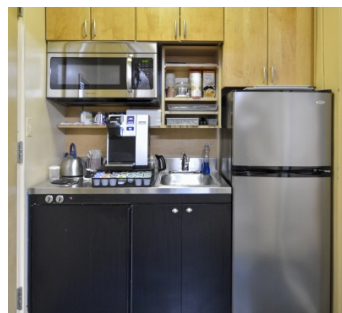

4001

Brownsville, Brooklyn

 LOCATION

Brooklyn, NY 11207

 SPECS

70,000 sq ft

 TAGS

Bathroom, Colorful, Raw Industrial, Staircase, Traditional

 POWER

400 kw

 CATEGORIES

* In the Zone, Office, Warehouse / Factory / Industria

Notes

Factory and Office building built in the 1950's and still has that look and feel. Numerous TV shows and films have used our office as a Police Station or for a period piece for an old looking office. We also have our factory which can be made available for productions interested in featuring an industrial look.

70,000 square feet - 2 floors - 1 city block

BATHROOM, LOCKROOM, CAFETERIA