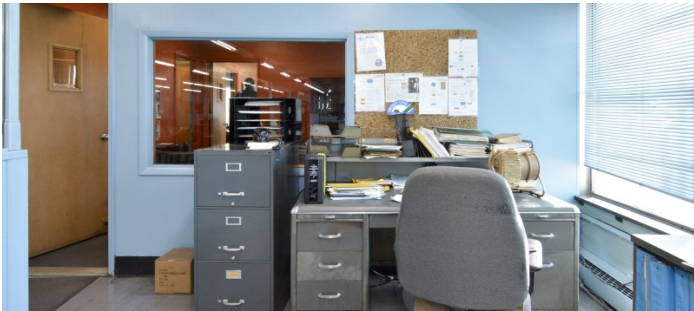

4001

Brownsville, Brooklyn

 LOCATION

Brooklyn, NY 11207

 SPECS

70,000 sq ft

 TAGS

Bathroom, Colorful, Raw Industrial, Staircase, Traditional

 POWER

400 kw

 CATEGORIES

* In the Zone, Office, Warehouse / Factory / Industria

Notes

Factory and Office building built in the 1950's and still has that look and feel. Numerous TV shows and films have used our office as a Police Station or for a period piece for an old looking office. We also have our factory which can be made available for productions interested in featuring an industrial look.

70,000 square feet - 2 floors - 1 city block

BATHROOM, LOCKROOM, CAFETERIA