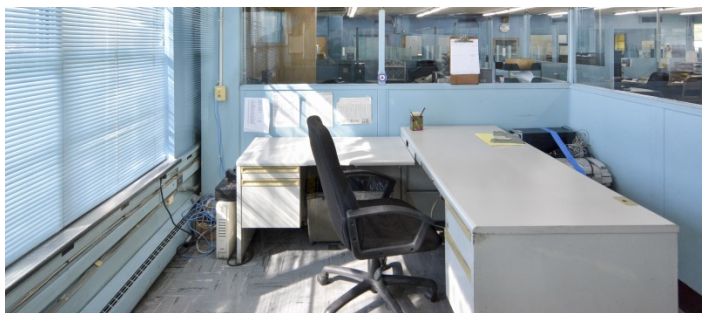

4001

Brownsville, Brooklyn

 LOCATION

Brooklyn, NY 11207

 SPECS

70,000 sq ft

 TAGS

Bathroom, Colorful, Raw Industrial, Staircase, Traditional

 POWER

400 kw

 CATEGORIES

* In the Zone, Office, Warehouse / Factory / Industria

Notes

Factory and Office building built in the 1950's and still has that look and feel. Numerous TV shows and films have used our office as a Police Station or for a period piece for an old looking office. We also have our factory which can be made available for productions interested in featuring an industrial look.

70,000 square feet - 2 floors - 1 city block

BATHROOM, LOCKROOM, CAFETERIA