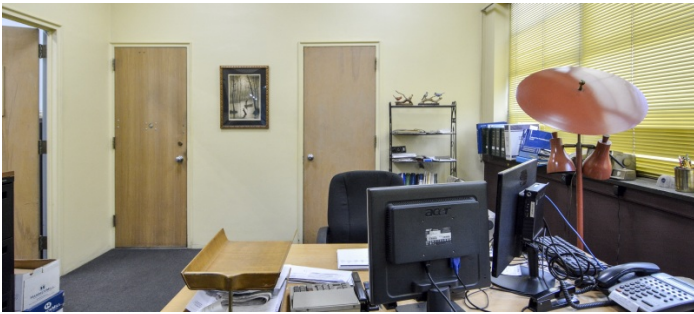

4001

Brownsville, Brooklyn

 LOCATION

Brooklyn, NY 11207

 SPECS

70,000 sq ft

 TAGS

Bathroom, Colorful, Raw Industrial, Staircase, Traditional

 POWER

400 kw

 CATEGORIES

* In the Zone, Office, Warehouse / Factory / Industria

Notes

Factory and Office building built in the 1950's and still has that look and feel. Numerous TV shows and films have used our office as a Police Station or for a period piece for an old looking office. We also have our factory which can be made available for productions interested in featuring an industrial look.

70,000 square feet - 2 floors - 1 city block

BATHROOM, LOCKROOM, CAFETERIA