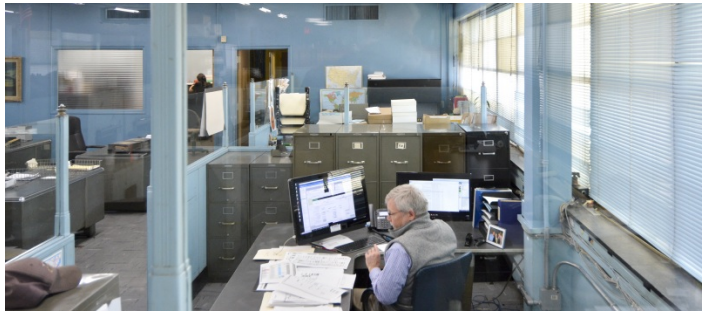

4001

Brownsville, Brooklyn

 LOCATION

Brooklyn, NY 11207

 SPECS

70,000 sq ft

 TAGS

Bathroom, Colorful, Raw Industrial, Staircase, Traditional

 POWER

400 kw

 CATEGORIES

* In the Zone, Office, Warehouse / Factory / Industria

Notes

Factory and Office building built in the 1950's and still has that look and feel. Numerous TV shows and films have used our office as a Police Station or for a period piece for an old looking office. We also have our factory which can be made available for productions interested in featuring an industrial look.

70,000 square feet - 2 floors - 1 city block

BATHROOM, LOCKROOM, CAFETERIA