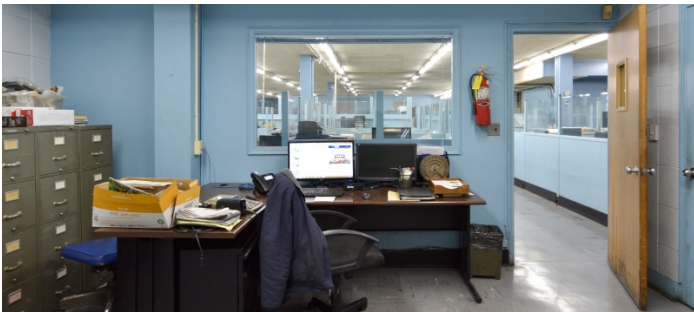

4001

Brownsville, Brooklyn

 LOCATION

Brooklyn, NY 11207

 SPECS

70,000 sq ft

 TAGS

Bathroom, Colorful, Raw Industrial, Staircase, Traditional

 POWER

400 kw

 CATEGORIES

* In the Zone, Office, Warehouse / Factory / Industria

Notes

Factory and Office building built in the 1950's and still has that look and feel. Numerous TV shows and films have used our office as a Police Station or for a period piece for an old looking office. We also have our factory which can be made available for productions interested in featuring an industrial look.

70,000 square feet - 2 floors - 1 city block

BATHROOM, LOCKROOM, CAFETERIA