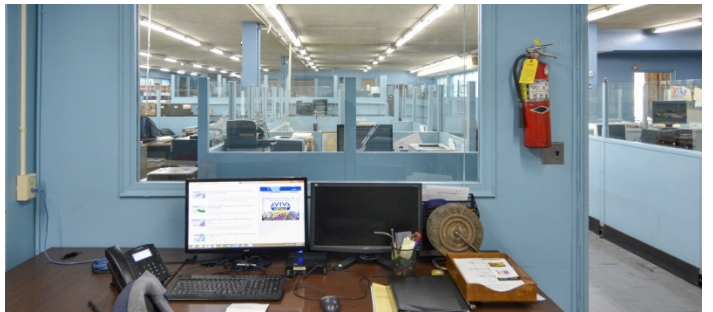

4001

Brownsville, Brooklyn

 LOCATION

Brooklyn, NY 11207

 SPECS

70,000 sq ft

 TAGS

Bathroom, Colorful, Raw Industrial, Staircase, Traditional

 POWER

400 kw

 CATEGORIES

* In the Zone, Office, Warehouse / Factory / Industria

Notes

Factory and Office building built in the 1950's and still has that look and feel. Numerous TV shows and films have used our office as a Police Station or for a period piece for an old looking office. We also have our factory which can be made available for productions interested in featuring an industrial look.

70,000 square feet - 2 floors - 1 city block

BATHROOM, LOCKROOM, CAFETERIA