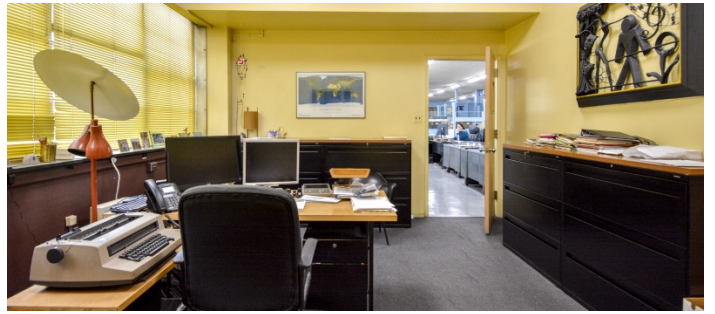

4001

Brownsville, Brooklyn

 LOCATION

Brooklyn, NY 11207

 SPECS

70,000 sq ft

 TAGS

Bathroom, Colorful, Raw Industrial, Staircase, Traditional

 POWER

400 kw

 CATEGORIES

* In the Zone, Office, Warehouse / Factory / Industria

Notes

Factory and Office building built in the 1950's and still has that look and feel. Numerous TV shows and films have used our office as a Police Station or for a period piece for an old looking office. We also have our factory which can be made available for productions interested in featuring an industrial look.

70,000 square feet - 2 floors - 1 city block

BATHROOM, LOCKROOM, CAFETERIA