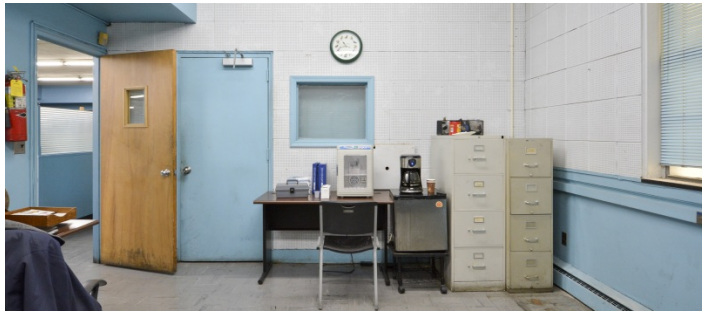

4001

Brownsville, Brooklyn

 LOCATION

Brooklyn, NY 11207

 SPECS

70,000 sq ft

 TAGS

Bathroom, Colorful, Raw Industrial, Staircase, Traditional

 POWER

400 kw

 CATEGORIES

* In the Zone, Office, Warehouse / Factory / Industria

Notes

Factory and Office building built in the 1950's and still has that look and feel. Numerous TV shows and films have used our office as a Police Station or for a period piece for an old looking office. We also have our factory which can be made available for productions interested in featuring an industrial look.

70,000 square feet - 2 floors - 1 city block

BATHROOM, LOCKROOM, CAFETERIA