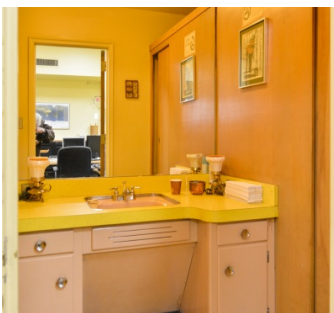

4001

Brownsville, Brooklyn

 LOCATION

Brooklyn, NY 11207

 SPECS

70,000 sq ft

 TAGS

Bathroom, Colorful, Raw Industrial, Staircase, Traditional

 POWER

400 kw

 CATEGORIES

* In the Zone, Office, Warehouse / Factory / Industria

Notes

Factory and Office building built in the 1950's and still has that look and feel. Numerous TV shows and films have used our office as a Police Station or for a period piece for an old looking office. We also have our factory which can be made available for productions interested in featuring an industrial look.

70,000 square feet - 2 floors - 1 city block

BATHROOM, LOCKROOM, CAFETERIA