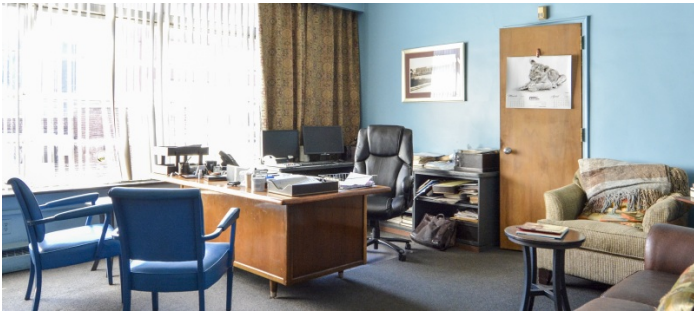

 POWER

400 kw

 CATEGORIES

* In the Zone, Office, Warehouse / Factory / Industria

Notes

Factory and Office building built in the 1950's and still has that look and feel. Numerous TV shows and films have used our office as a Police Station or for a period piece for an old looking office. We also have our factory which can be made available for productions interested in featuring an industrial look.

70,000 square feet - 2 floors - 1 city block

BATHROOM, LOCKROOM, CAFETERIA