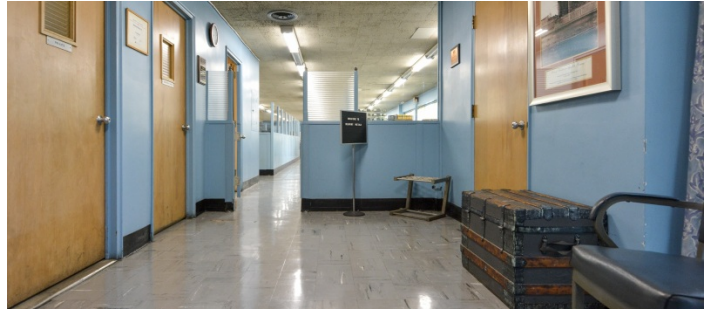

4001

Brownsville, Brooklyn

 LOCATION

Brooklyn, NY 11207

 SPECS

70,000 sq ft

 TAGS

Bathroom, Colorful, Raw Industrial, Staircase, Traditional

 POWER

400 kw

 CATEGORIES

* In the Zone, Office, Warehouse / Factory / Industria

Notes

Factory and Office building built in the 1950's and still has that look and feel. Numerous TV shows and films have used our office as a Police Station or for a period piece for an old looking office. We also have our factory which can be made available for productions interested in featuring an industrial look.

70,000 square feet - 2 floors - 1 city block

BATHROOM, LOCKROOM, CAFETERIA