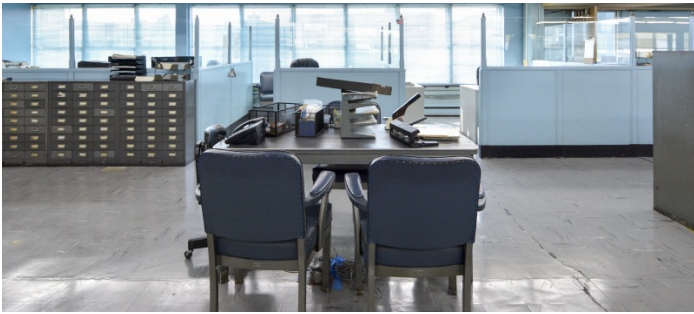

4001

Brownsville, Brooklyn

 LOCATION

Brooklyn, NY 11207

 SPECS

70,000 sq ft

 TAGS

Bathroom, Colorful, Raw Industrial, Staircase, Traditional

 POWER

400 kw

 CATEGORIES

* In the Zone, Office, Warehouse / Factory / Industria

Notes

Factory and Office building built in the 1950's and still has that look and feel. Numerous TV shows and films have used our office as a Police Station or for a period piece for an old looking office. We also have our factory which can be made available for productions interested in featuring an industrial look.

70,000 square feet - 2 floors - 1 city block

BATHROOM, LOCKROOM, CAFETERIA