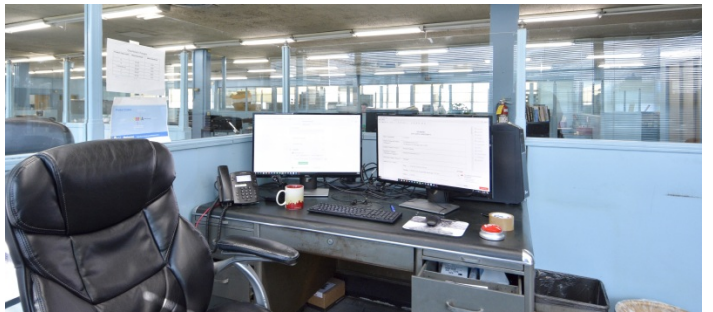

4001

Brownsville, Brooklyn

 LOCATION

Brooklyn, NY 11207

 SPECS

70,000 sq ft

 TAGS

Bathroom, Colorful, Raw Industrial, Staircase, Traditional

 POWER

400 kw

 CATEGORIES

* In the Zone, Office, Warehouse / Factory / Industria

Notes

Factory and Office building built in the 1950's and still has that look and feel. Numerous TV shows and films have used our office as a Police Station or for a period piece for an old looking office. We also have our factory which can be made available for productions interested in featuring an industrial look.

70,000 square feet - 2 floors - 1 city block

BATHROOM, LOCKROOM, CAFETERIA