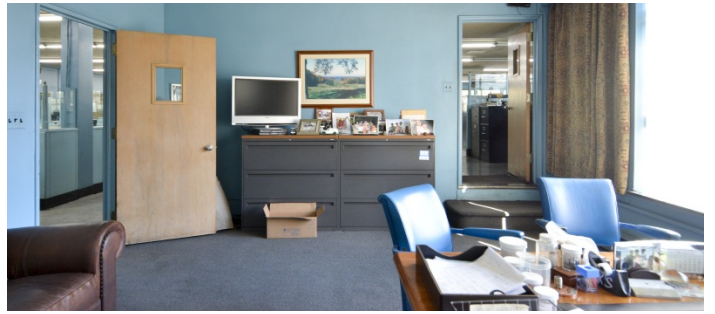

4001

Brownsville, Brooklyn

 LOCATION

Brooklyn, NY 11207

 SPECS

70,000 sq ft

 TAGS

Bathroom, Colorful, Raw Industrial, Staircase, Traditional

 POWER

400 kw

 CATEGORIES

* In the Zone, Office, Warehouse / Factory / Industria

Notes

Factory and Office building built in the 1950's and still has that look and feel. Numerous TV shows and films have used our office as a Police Station or for a period piece for an old looking office. We also have our factory which can be made available for productions interested in featuring an industrial look.

70,000 square feet - 2 floors - 1 city block

BATHROOM, LOCKROOM, CAFETERIA