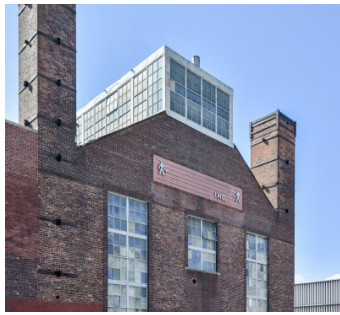

4001

Brownsville, Brooklyn

 LOCATION

Brooklyn, NY 11207

 SPECS

70,000 sq ft

 TAGS

Bathroom, Colorful, Raw Industrial, Staircase, Traditional

 POWER

400 kw

 CATEGORIES

* In the Zone, Office, Warehouse / Factory / Industria

Notes

Factory and Office building built in the 1950's and still has that look and feel. Numerous TV shows and films have used our office as a Police Station or for a period piece for an old looking office. We also have our factory which can be made available for productions interested in featuring an industrial look.

70,000 square feet - 2 floors - 1 city block

BATHROOM, LOCKROOM, CAFETERIA