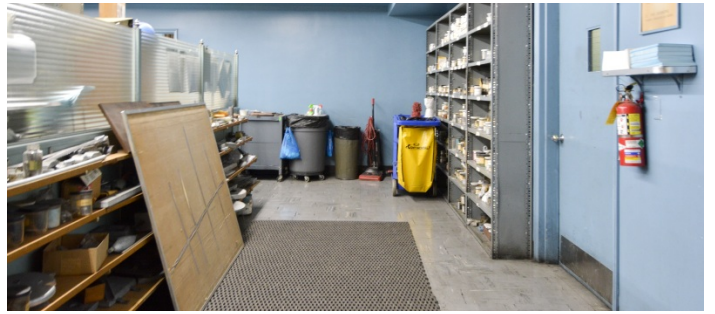

4001

Brownsville, Brooklyn

 LOCATION

Brooklyn, NY 11207

 SPECS

70,000 sq ft

 TAGS

Bathroom, Colorful, Raw Industrial, Staircase, Traditional

 POWER

400 kw

 CATEGORIES

* In the Zone, Office, Warehouse / Factory / Industria

Notes

Factory and Office building built in the 1950's and still has that look and feel. Numerous TV shows and films have used our office as a Police Station or for a period piece for an old looking office. We also have our factory which can be made available for productions interested in featuring an industrial look.

70,000 square feet - 2 floors - 1 city block

BATHROOM, LOCKROOM, CAFETERIA