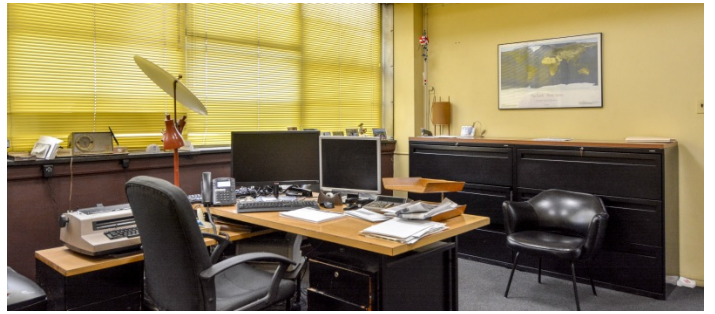

4001

Brownsville, Brooklyn

 LOCATION

Brooklyn, NY 11207

 SPECS

70,000 sq ft

 TAGS

Bathroom, Colorful, Raw Industrial, Staircase, Traditional

 POWER

400 kw

 CATEGORIES

* In the Zone, Office, Warehouse / Factory / Industria

Notes

Factory and Office building built in the 1950's and still has that look and feel. Numerous TV shows and films have used our office as a Police Station or for a period piece for an old looking office. We also have our factory which can be made available for productions interested in featuring an industrial look.

70,000 square feet - 2 floors - 1 city block

BATHROOM, LOCKROOM, CAFETERIA