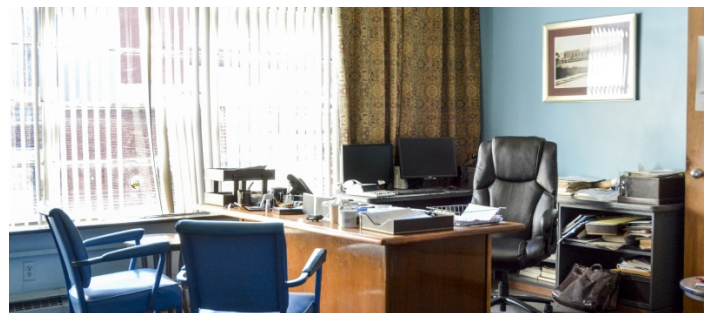

 POWER

400 kw

 CATEGORIES

* In the Zone, Office, Warehouse / Factory / Industria

Notes

Factory and Office building built in the 1950's and still has that look and feel. Numerous TV shows and films have used our office as a Police Station or for a period piece for an old looking office. We also have our factory which can be made available for productions interested in featuring an industrial look.

70,000 square feet - 2 floors - 1 city block

BATHROOM, LOCKROOM, CAFETERIA