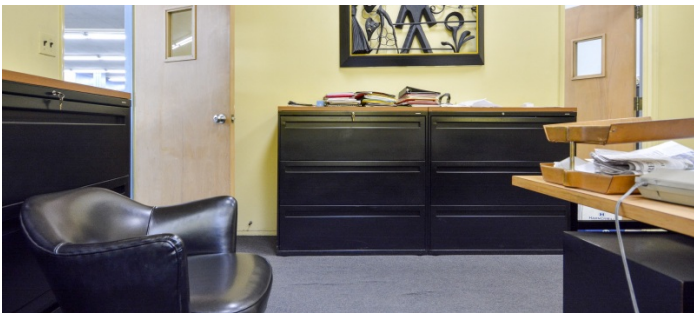

4001

Brownsville, Brooklyn

 LOCATION

Brooklyn, NY 11207

 SPECS

70,000 sq ft

 TAGS

Bathroom, Colorful, Raw Industrial, Staircase, Traditional

 POWER

400 kw

 CATEGORIES

* In the Zone, Office, Warehouse / Factory / Industria

Notes

Factory and Office building built in the 1950's and still has that look and feel. Numerous TV shows and films have used our office as a Police Station or for a period piece for an old looking office. We also have our factory which can be made available for productions interested in featuring an industrial look.

70,000 square feet - 2 floors - 1 city block

BATHROOM, LOCKROOM, CAFETERIA