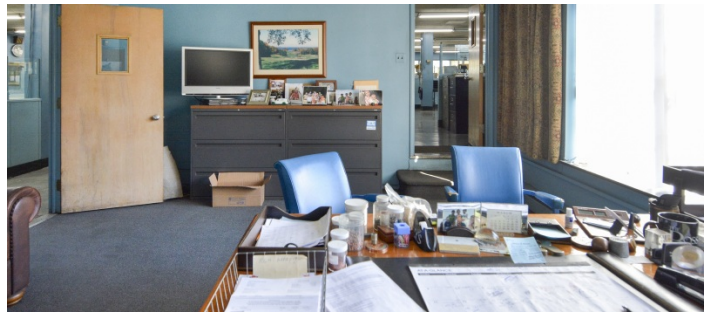

 POWER

400 kw

 CATEGORIES

* In the Zone, Office, Warehouse / Factory / Industria

Notes

Factory and Office building built in the 1950's and still has that look and feel. Numerous TV shows and films have used our office as a Police Station or for a period piece for an old looking office. We also have our factory which can be made available for productions interested in featuring an industrial look.

70,000 square feet - 2 floors - 1 city block

BATHROOM, LOCKROOM, CAFETERIA