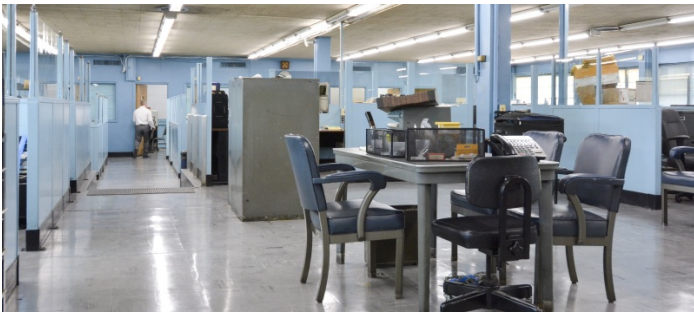

4001

Brownsville, Brooklyn

 LOCATION

Brooklyn, NY 11207

 SPECS

70,000 sq ft

 TAGS

Bathroom, Colorful, Raw Industrial, Staircase, Traditional

 POWER

400 kw

 CATEGORIES

* In the Zone, Office, Warehouse / Factory / Industria

Notes

Factory and Office building built in the 1950's and still has that look and feel. Numerous TV shows and films have used our office as a Police Station or for a period piece for an old looking office. We also have our factory which can be made available for productions interested in featuring an industrial look.

70,000 square feet - 2 floors - 1 city block

BATHROOM, LOCKROOM, CAFETERIA