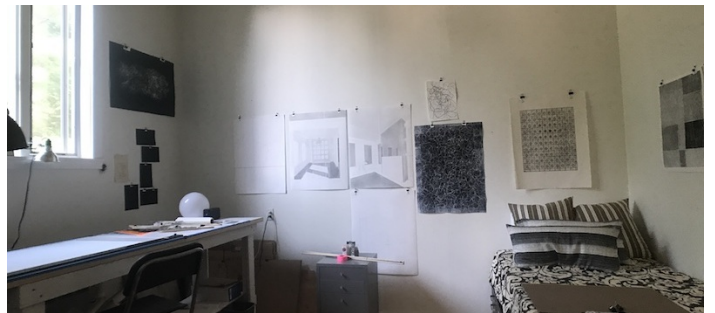

3290

Truro, MA

 LOCATION

Truro, MA 02666

 CATEGORIES

Artist Studio / Gallery, Cottage, House

 DISTANCE FROM NYC

288 miles

 TAGS

Backyard Lawn, Bathroom, Bedroom, Clawfoot Tub, Deck, Eclectic Quirky, Exposed Beam, Kitchen, Living Room, Modern Contemporary, Rustic, Shingle, Staircase, Terrace Patio, Wood Floor

Notes

Charming classic Cape cottage and artist studio in Truro, MA on outer reaches of Cape Cod - recently renovated with pared-down yet welcoming style. Artist Studio is a post and beam structure and includes a master suite with living room, bedroom, studio office and kitchenette. The Main cottage features a summer kitchen, living room, guest bedroom, steep stairs that lead to 2nd floor lofty, beamed bedroom and bathroom.