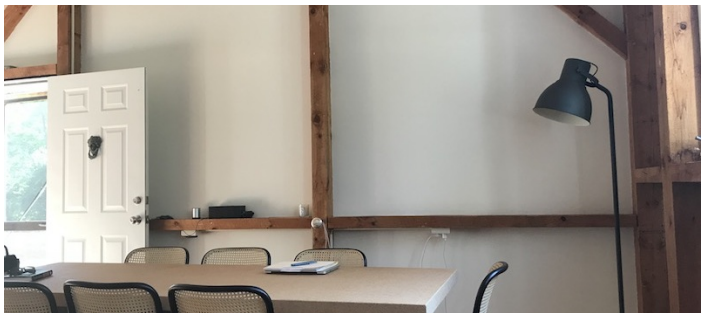

3290

Truro, MA

 LOCATION

Truro, MA 02666

 CATEGORIES

Artist Studio / Gallery, Cottage, House

 DISTANCE FROM NYC

288 miles

 TAGS

Backyard Lawn, Bathroom, Bedroom, Clawfoot Tub, Deck, Eclectic Quirky, Exposed Beam, Kitchen, Living Room, Modern Contemporary, Rustic, Shingle, Staircase, Terrace Patio, Wood Floor

Notes

Charming classic Cape cottage and artist studio in Truro, MA on outer reaches of Cape Cod - recently renovated with pared-down yet welcoming style. Artist Studio is a post and beam structure and includes a master suite with living room, bedroom, studio office and kitchenette. The Main cottage features a summer kitchen, living room, guest bedroom, steep stairs that lead to 2nd floor lofty, beamed bedroom and bathroom.