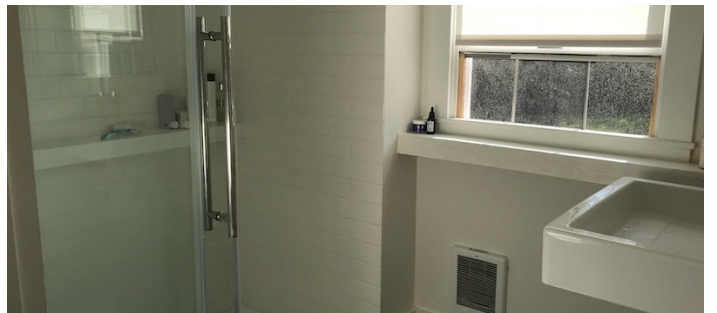

 TAGS

Backyard Lawn, Bathroom, Bedroom, Clawfoot Tub, Deck, Eclectic Quirky, Exposed Beam, Kitchen, Living Room, Modern Contemporary, Rustic, Shingle, Staircase, Terrace Patio, Wood Floor

Notes

Charming classic Cape cottage and artist studio in Truro, MA on outer reaches of Cape Cod - recently renovated with pared-down yet welcoming style. Artist Studio is a post and beam structure and includes a master suite with living room, bedroom, studio office and kitchenette. The Main cottage features a summer kitchen, living room, guest bedroom, steep stairs that lead to 2nd floor lofty, beamed bedroom and bathroom.