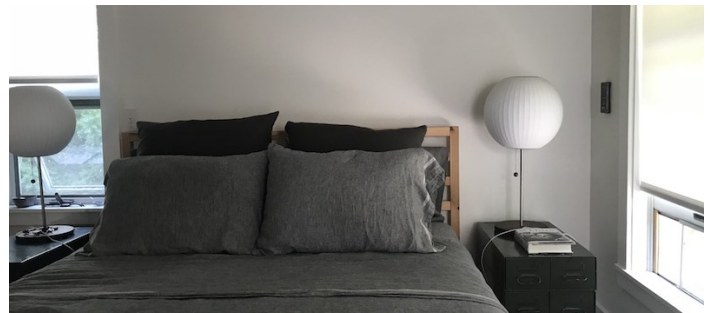

3290

Truro, MA

 LOCATION

Truro, MA 02666

 CATEGORIES

Artist Studio / Gallery, Cottage, House

 DISTANCE FROM NYC

288 miles

 TAGS

Backyard Lawn, Bathroom, Bedroom, Clawfoot Tub, Deck, Eclectic Quirky, Exposed Beam, Kitchen, Living Room, Modern Contemporary, Rustic, Shingle, Staircase, Terrace Patio, Wood Floor

Notes

Charming classic Cape cottage and artist studio in Truro, MA on outer reaches of Cape Cod - recently renovated with pared-down yet welcoming style. Artist Studio is a post and beam structure and includes a master suite with living room, bedroom, studio office and kitchenette. The Main cottage features a summer kitchen, living room, guest bedroom, steep stairs that lead to 2nd floor lofty, beamed bedroom and bathroom.