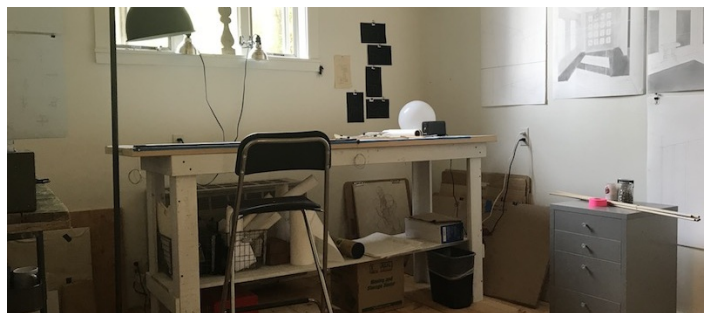

3290

Truro, MA

 LOCATION

Truro, MA 02666

 CATEGORIES

Artist Studio / Gallery, Cottage, House

 DISTANCE FROM NYC

288 miles

 TAGS

Backyard Lawn, Bathroom, Bedroom, Clawfoot Tub, Deck, Eclectic Quirky, Exposed Beam, Kitchen, Living Room, Modern Contemporary, Rustic, Shingle, Staircase, Terrace Patio, Wood Floor

Notes

Charming classic Cape cottage and artist studio in Truro, MA on outer reaches of Cape Cod - recently renovated with pared-down yet welcoming style. Artist Studio is a post and beam structure and includes a master suite with living room, bedroom, studio office and kitchenette. The Main cottage features a summer kitchen, living room, guest bedroom, steep stairs that lead to 2nd floor lofty, beamed bedroom and bathroom.