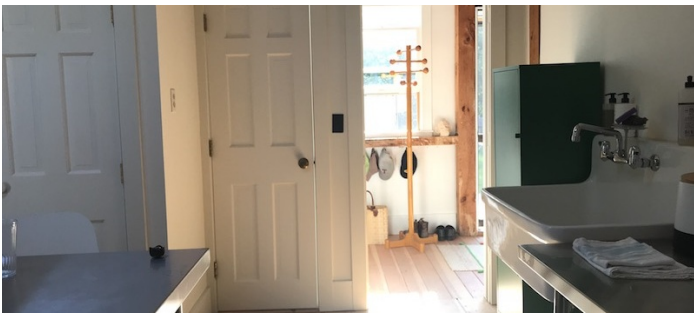

 TAGS

Backyard Lawn, Bathroom, Bedroom, Clawfoot Tub, Deck, Eclectic Quirky, Exposed Beam, Kitchen, Living Room, Modern Contemporary, Rustic, Shingle, Staircase, Terrace Patio, Wood Floor

Notes

Charming classic Cape cottage and artist studio in Truro, MA on outer reaches of Cape Cod - recently renovated with pared-down yet welcoming style. Artist Studio is a post and beam structure and includes a master suite with living room, bedroom, studio office and kitchenette. The Main cottage features a summer kitchen, living room, guest bedroom, steep stairs that lead to 2nd floor lofty, beamed bedroom and bathroom.