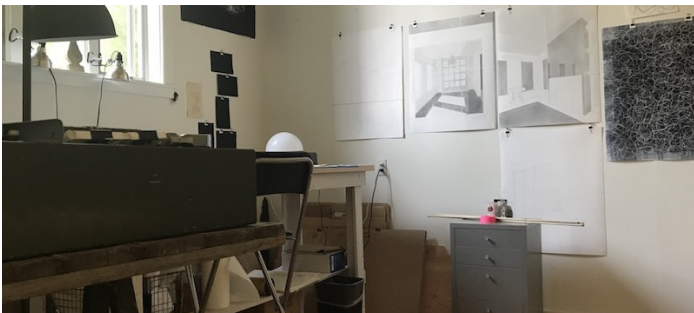

 TAGS

Backyard Lawn, Bathroom, Bedroom, Clawfoot Tub, Deck, Eclectic Quirky, Exposed Beam, Kitchen, Living Room, Modern Contemporary, Rustic, Shingle, Staircase, Terrace Patio, Wood Floor

Notes

Charming classic Cape cottage and artist studio in Truro, MA on outer reaches of Cape Cod - recently renovated with pared-down yet welcoming style. Artist Studio is a post and beam structure and includes a master suite with living room, bedroom, studio office and kitchenette. The Main cottage features a summer kitchen, living room, guest bedroom, steep stairs that lead to 2nd floor lofty, beamed bedroom and bathroom.