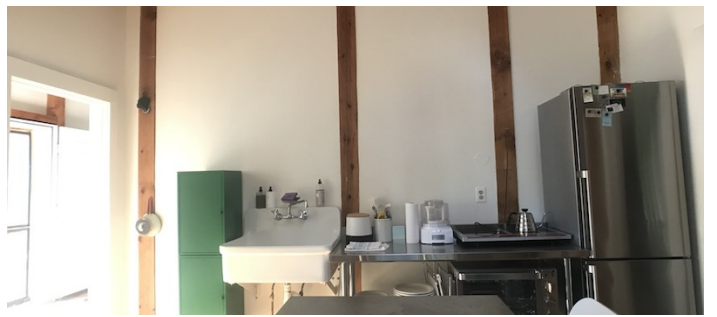

3290

Truro, MA

 LOCATION

Truro, MA 02666

 CATEGORIES

Artist Studio / Gallery, Cottage, House

 DISTANCE FROM NYC

288 miles

 TAGS

Backyard Lawn, Bathroom, Bedroom, Clawfoot Tub, Deck, Eclectic Quirky, Exposed Beam, Kitchen, Living Room, Modern Contemporary, Rustic, Shingle, Staircase, Terrace Patio, Wood Floor

Notes

Charming classic Cape cottage and artist studio in Truro, MA on outer reaches of Cape Cod - recently renovated with pared-down yet welcoming style. Artist Studio is a post and beam structure and includes a master suite with living room, bedroom, studio office and kitchenette. The Main cottage features a summer kitchen, living room, guest bedroom, steep stairs that lead to 2nd floor lofty, beamed bedroom and bathroom.