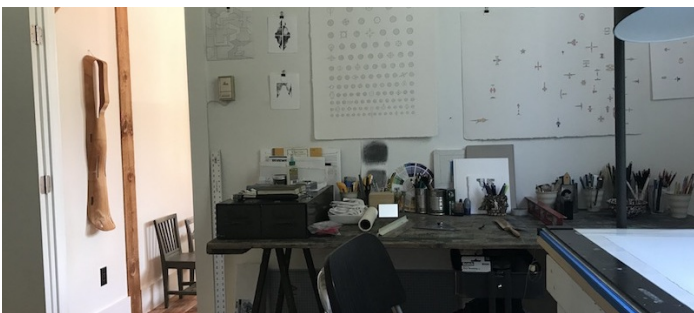

3290

Truro, MA

 LOCATION

Truro, MA 02666

 CATEGORIES

Artist Studio / Gallery, Cottage, House

 DISTANCE FROM NYC

288 miles

 TAGS

Backyard Lawn, Bathroom, Bedroom, Clawfoot Tub, Deck, Eclectic Quirky, Exposed Beam, Kitchen, Living Room, Modern Contemporary, Rustic, Shingle, Staircase, Terrace Patio, Wood Floor

Notes

Charming classic Cape cottage and artist studio in Truro, MA on outer reaches of Cape Cod - recently renovated with pared-down yet welcoming style. Artist Studio is a post and beam structure and includes a master suite with living room, bedroom, studio office and kitchenette. The Main cottage features a summer kitchen, living room, guest bedroom, steep stairs that lead to 2nd floor lofty, beamed bedroom and bathroom.