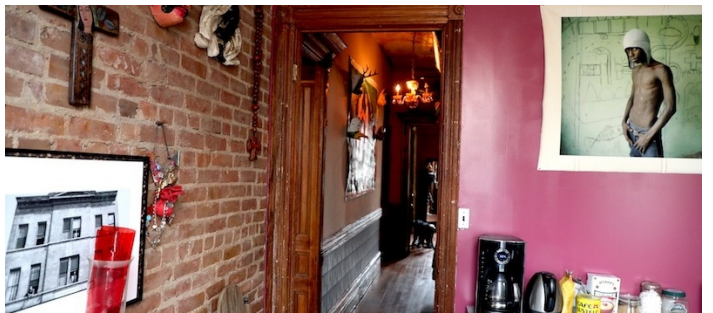

2031

Bushwick, Brooklyn

2ND FLOOR APT - VIEW FULL DETAILS BELOW

LOCATION

Brooklyn, NY 11206

SPECS

1740 sq ft / per floor

TAGS

Bathroom, Bedroom, City View, Clawfoot Tub, Colorful, Distressed Patina, Eclectic Quirky, Exposed Brick, Fireplace, Masculine, Parquet, Rooftop, Staircase, Wallpaper, White Spaces, Wood Floor

CATEGORIES

* In the Zone, Apartment, Roof Top

Notes

2nd Floor Apartment has white walls, can work as art gallery.

3rd Floor Apartment has rooftop but needs to be scouted.

3RD FLOOR APT

STAIRCASE

EXTERIOR