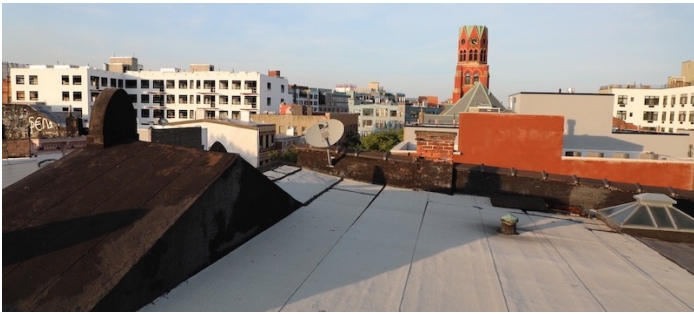

Bathroom, Bedroom, City View, Clawfoot Tub, Colorful, Distressed Patina, Eclectic Quirky, Exposed Brick, Fireplace, Masculine, Parquet, Rooftop, Staircase, Wallpaper, White Spaces, Wood Floor

CATEGORIES

* In the Zone, Apartment, Roof Top

Notes

2nd Floor Apartment has white walls, can work as art gallery.

3rd Floor Apartment has rooftop but needs to be scouted.

3RD FLOOR APT

STAIRCASE

EXTERIOR