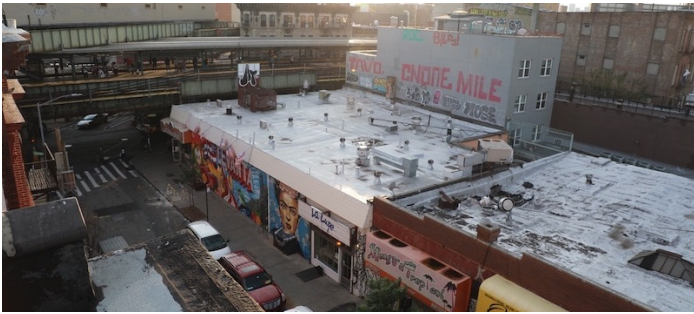

2031

Bushwick, Brooklyn

2ND FLOOR APT - VIEW FULL DETAILS BELOW

LOCATION

Brooklyn, NY 11206

SPECS

1740 sq ft / per floor

TAGS

Bathroom, Bedroom, City View, Clawfoot Tub, Colorful, Distressed Patina, Eclectic Quirky, Exposed Brick, Fireplace, Masculine, Parquet, Rooftop, Staircase, Wallpaper, White Spaces, Wood Floor

CATEGORIES

* In the Zone, Apartment, Roof Top

Notes

2nd Floor Apartment has white walls, can work as art gallery.

3rd Floor Apartment has rooftop but needs to be scouted.

3RD FLOOR APT

STAIRCASE

EXTERIOR