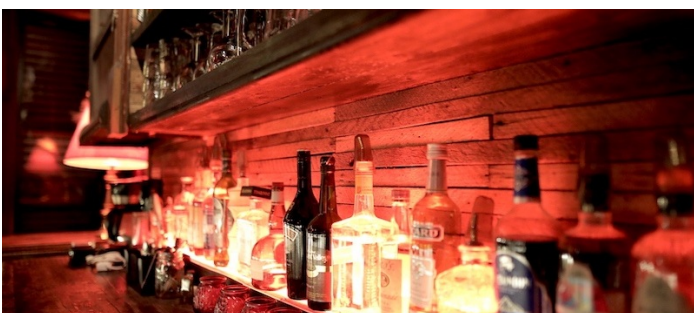

## CATEGORIES

\* In the Zone, Bar Nightclub, Event Space, Restaurant / Diner, Roof Top

## Notes

Club and event venue in Bushwick, Brooklyn

1st Floor - bar, restaurant, cabaret, patio

Basement - photo studio

BASEMENT - STUDIO

 SPECS

TERRACE PATIO