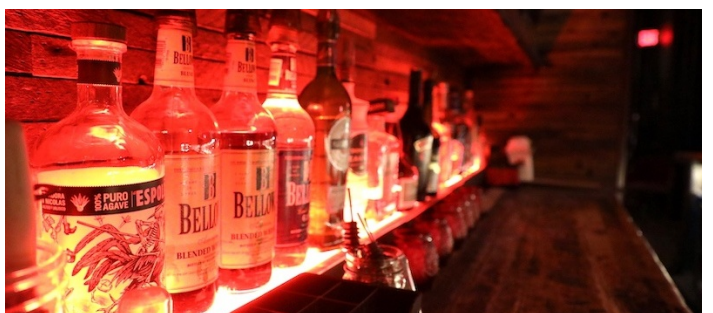

## Notes

Club and event venue in Bushwick, Brooklyn

1st Floor - bar, restaurant, cabaret, patio

Basement - photo studio

BASEMENT - STUDIO

 SPECS

TERRACE PATIO