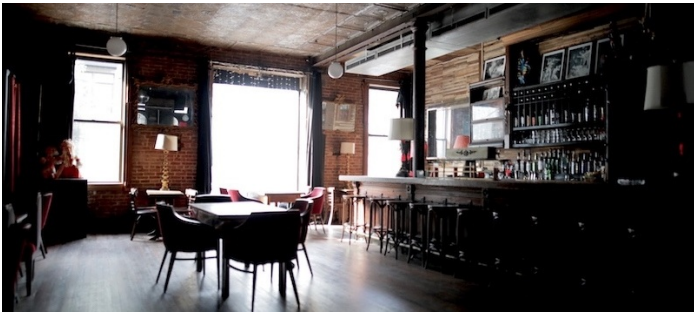

## TAGS

Bar, City View, Colorful, Eclectic Quirky, Exposed Brick, Modern Contemporary, Rooftop, Rustic, Staircase, Terrace Patio, Traditional, Wood Floor

## SPECS

Square Footage: 1,600

Ceiling Height: 12'

Dinner Capacity: 60

Cocktail Capacity: 100-150

## CATEGORIES

\* In the Zone, Bar Nightclub, Event Space, Restaurant / Diner, Roof Top

## Notes

Club and event venue in Bushwick, Brooklyn

1st Floor - bar, restaurant, cabaret, patio

Basement - photo studio

BASEMENT - STUDIO

 SPECS

TERRACE PATIO