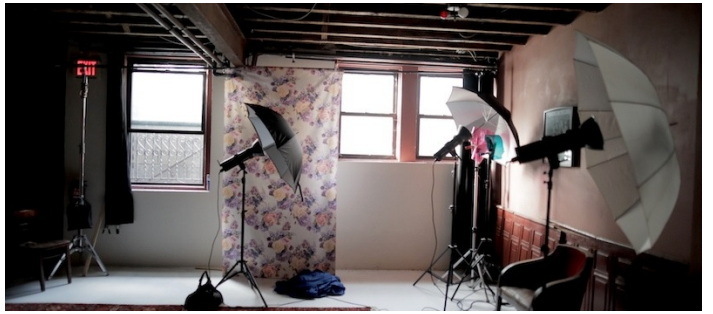

## Notes

Club and event venue in Bushwick, Brooklyn

1st Floor - bar, restaurant, cabaret, patio

Basement - photo studio

BASEMENT - STUDIO

 SPECS

TERRACE PATIO