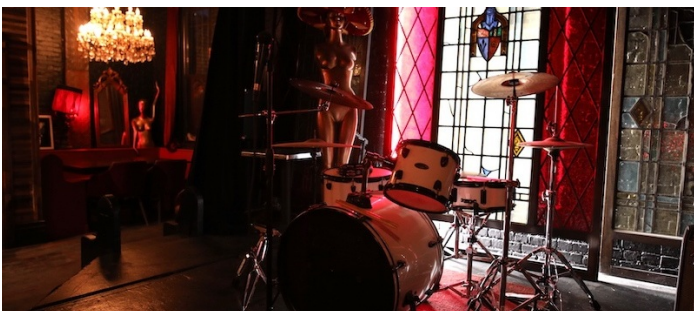

## TAGS

Bar, City View, Colorful, Eclectic Quirky, Exposed Brick, Modern Contemporary, Rooftop, Rustic, Staircase, Terrace Patio, Traditional, Wood Floor

## CATEGORIES

\* In the Zone, Bar Nightclub, Event Space, Restaurant / Diner, Roof Top

## Notes

Club and event venue in Bushwick, Brooklyn

1st Floor - bar, restaurant, cabaret, patio

Basement - photo studio

BASEMENT - STUDIO

 SPECS

TERRACE PATIO