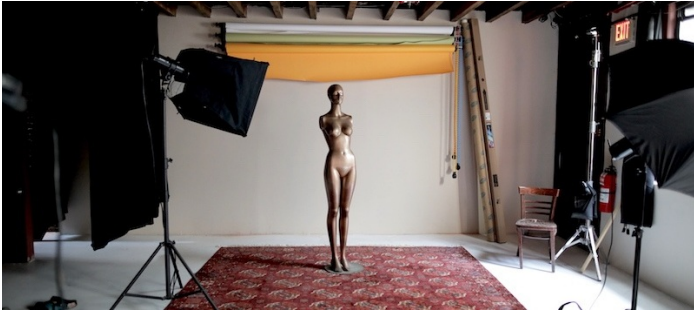

## Notes

Club and event venue in Bushwick, Brooklyn

1st Floor - bar, restaurant, cabaret, patio

Basement - photo studio

BASEMENT - STUDIO

 SPECS

TERRACE PATIO