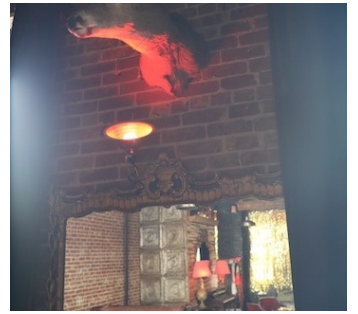

## TAGS

Bar, City View, Colorful, Eclectic Quirky, Exposed Brick, Modern Contemporary, Rooftop, Rustic, Staircase, Terrace Patio, Traditional, Wood Floor

## CATEGORIES

\* In the Zone, Bar Nightclub, Event Space, Restaurant / Diner, Roof Top

## Notes

Club and event venue in Bushwick, Brooklyn

1st Floor - bar, restaurant, cabaret, patio

Basement - photo studio

BASEMENT - STUDIO

 SPECS

TERRACE PATIO