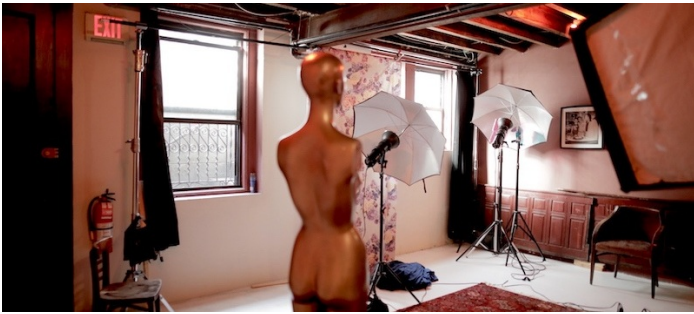

## Notes

Club and event venue in Bushwick, Brooklyn

1st Floor - bar, restaurant, cabaret, patio

Basement - photo studio

BASEMENT - STUDIO

 SPECS

TERRACE PATIO