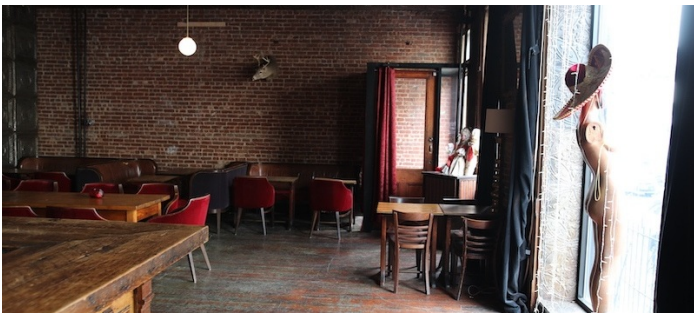

## TAGS

Bar, City View, Colorful, Eclectic Quirky, Exposed Brick, Modern Contemporary, Rooftop, Rustic, Staircase, Terrace Patio, Traditional, Wood Floor

## SPECS

Square Footage: 1,600

Ceiling Height: 12'

Dinner Capacity: 60

Cocktail Capacity: 100-150

## CATEGORIES

\* In the Zone, Bar Nightclub, Event Space, Restaurant / Diner, Roof Top

## Notes

Club and event venue in Bushwick, Brooklyn

1st Floor - bar, restaurant, cabaret, patio

Basement - photo studio

BASEMENT - STUDIO

 SPECS

TERRACE PATIO