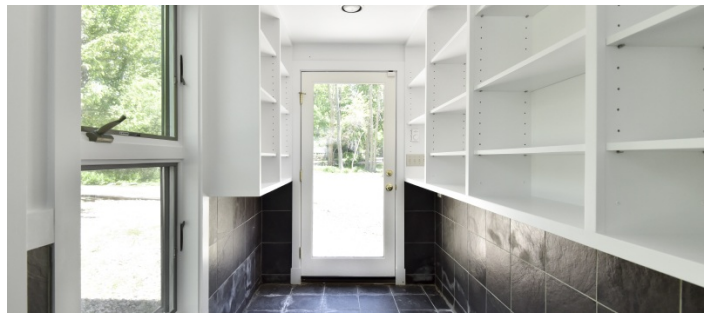

 SPECS
3,541 sq ft
1 acre

 CATEGORIES
* In the Zone, House

Notes

Located in Westchester, 40 minutes from New York City, 5 minutes from the idyllic town of Rye, this one acre park-like property includes a 3,541 square foot home. Situated on a tree filled park like lot with stunning water views onto the pond coming out to the Long Island Sound.

Mid century modern design with white walls, wooden floors, and a wood library with lots of natural light. Glass sliding doors. Built in bookcases. High ceilings on second floor & studio.

POND