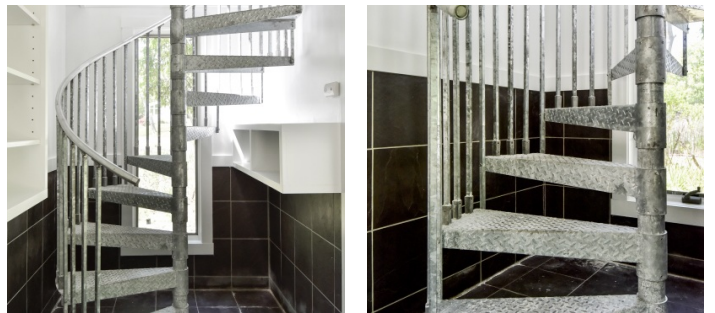

 SPECS
3,541 sq ft
1 acre

 CATEGORIES
* In the Zone, House

Notes

Located in Westchester, 40 minutes from New York City, 5 minutes from the idyllic town of Rye, this one acre park-like property includes a 3,541 square foot home. Situated on a tree filled park like lot with stunning water views onto the pond coming out to the Long Island Sound.

Mid century modern design with white walls, wooden floors, and a wood library with lots of natural light. Glass sliding doors. Built in bookcases. High ceilings on second floor & studio.

POND