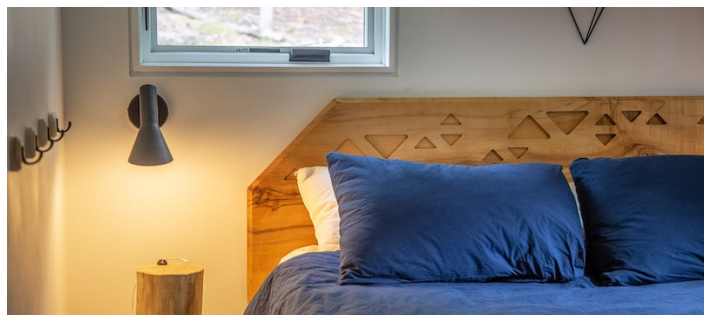

Notes

This property features a modern designed cabin located within a very private wooded setting. The exterior material palette includes rusted metal panels and blackened cedar siding atop a poured in place concrete foundation plinth.

Interior includes 3 small bedrooms, 2 full bathrooms, and a sleeping loft. Open plan kitchen/dining/living room overlooks a 1 acre pond through the fully glazed south wall. Sliding doors open at this wall and allow the interior space to step down to the water.