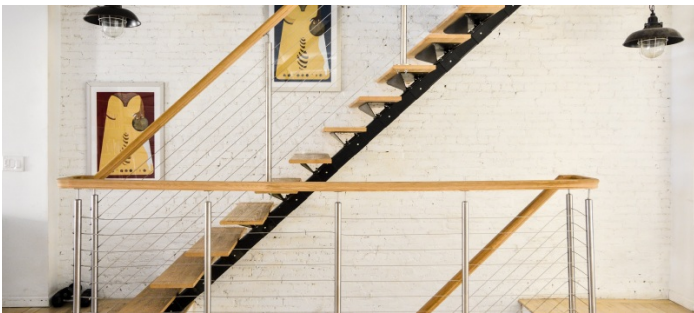

## Notes

Modern, Loft like open plan triplex in Brooklyn Brownstone. White brick walls throughout, modern staircase. Kitchen overlooking the garden is on the parlor floor. The dining room is also on the Parlor floor. The wide open living room is on the 3d floor and the bedroom with roof top access is on the 4th floor.

PARLOR LEVEL

BACK TERRACE PATIO