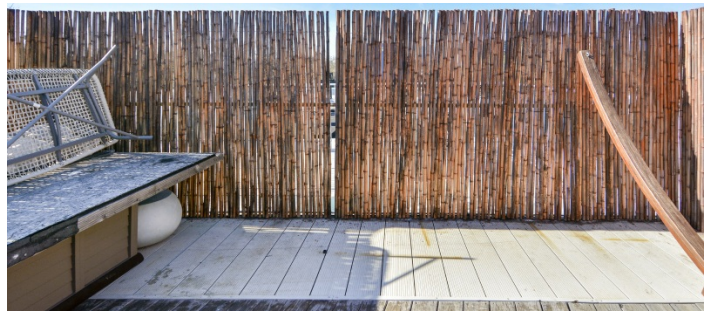

## TAGS

Bathroom, Bedroom, Deck, Eclectic Quirky, Exposed Beam, Fence, Fireplace, Garden, Kitchen, Living Room, Modern Contemporary, Rooftop, Staircase, Staircase Ext, Stoop, Terrace Patio, White Brick Wall, White Spaces, Wood Floor

## Notes

Modern, Loft like open plan triplex in Brooklyn Brownstone. White brick walls throughout, modern staircase. Kitchen overlooking the garden is on the parlor floor. The dining room is also on the Parlor floor. The wide open living room is on the 3d floor and the bedroom with roof top access is on the 4th floor.

PARLOR LEVEL

BACK TERRACE PATIO