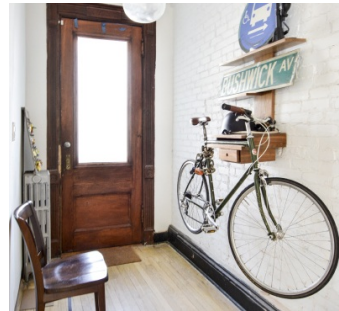

## Notes

Modern, Loft like open plan triplex in Brooklyn Brownstone. White brick walls throughout, modern staircase. Kitchen overlooking the garden is on the parlor floor. The dining room is also on the Parlor floor. The wide open living room is on the 3d floor and the bedroom with roof top access is on the 4th floor.

PARLOR LEVEL

BACK TERRACE PATIO