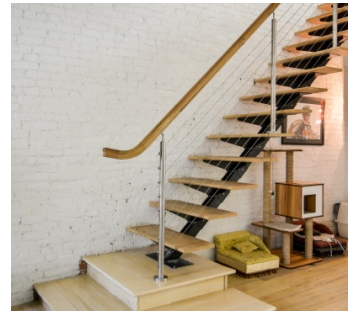

## Notes

Modern, Loft like open plan triplex in Brooklyn Brownstone. White brick walls throughout, modern staircase. Kitchen overlooking the garden is on the parlor floor. The dining room is also on the Parlor floor. The wide open living room is on the 3d floor and the bedroom with roof top access is on the 4th floor.

PARLOR LEVEL

BACK TERRACE PATIO