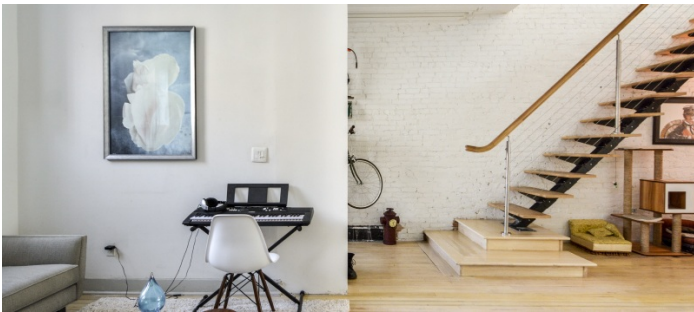

## Notes

Modern, Loft like open plan triplex in Brooklyn Brownstone. White brick walls throughout, modern staircase. Kitchen overlooking the garden is on the parlor floor. The dining room is also on the Parlor floor. The wide open living room is on the 3d floor and the bedroom with roof top access is on the 4th floor.

PARLOR LEVEL

BACK TERRACE PATIO