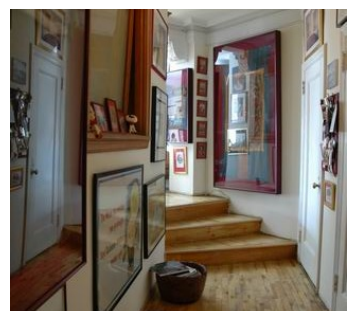

# Soho, Manhattan

 LOCATION

New York, NY 10013

 CATEGORIES

\* In the Zone, Apartment, Loft

 TAGS

Bedroom, Bohemian, Eclectic Quirky, Fire Escape, Kitchen, Living Room, Wood Floor

## Notes

PREFERS PRINT,

6th floor loft, bright, many textures, restrictions do apply

medium wood, track lighting, built in bookshelves, two paned windows, open

COMMON AREAS - VIEW DETAILS

Notes

Building stairs not always available for shooting