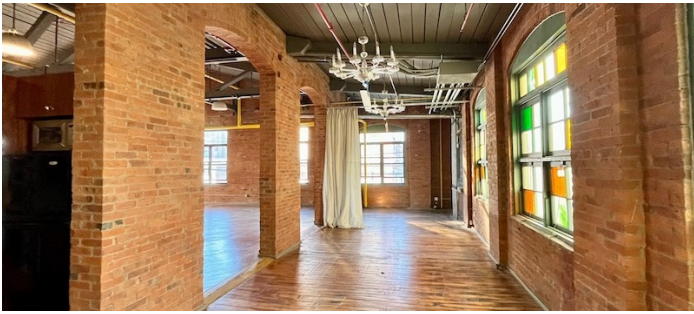

### Notes

A stunning, 12,000 square foot warehouse loft, featuring soaring ceilings with beautiful exposed beams, hardwood floors, an enormous column-free shooting area, natural daylight through 18 windows, a huge parking lot with private loading dock for easy load-in, and a variety of amenities. Freight elevator.

There are also 4 working warehouse spaces available (part of same building complex).

#### Loft 1

Our premiere shooting space. A beautiful, airy, well-lit 12,000 sf warehouse loft with amenities to ensure a smooth and stress-free production. Ceiling height up to 26'. Separate rooms for hair & M/U, clients, etc.

#### **Restrictions:**

No A/C

LOFT 1 - NEW KITCHEN AREA

ARTIST LOFT - 3,000 SQ FT

MEDICAL ROOM - PROPS AVAILABLE ON SITE

Notes

20' x 13' room that can be dressed as hospital room/doctor's office. All props shown (hospital bed, walker, commode, crutches, desk, etc) are available along with a wheelchair.