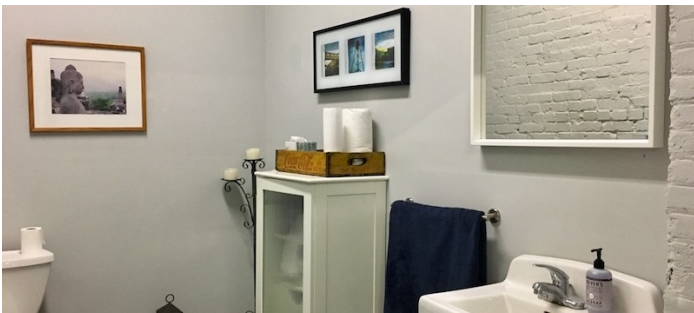

### Notes

A stunning, 12,000 square foot warehouse loft, featuring soaring ceilings with beautiful exposed beams, hardwood floors, an enormous column-free shooting area, natural daylight through 18 windows, a huge parking lot with private loading dock for easy load-in, and a variety of amenities. Freight elevator.

#### **Restrictions:**

No A/C

LOFT 1 - NEW KITCHEN AREA

ARTIST LOFT - 3,000 SQ FT

MEDICAL ROOM - PROPS AVAILABLE ON SITE

Notes

20' x 13' room that can be dressed as hospital room/doctor's office. All props shown (hospital bed, walker, commode, crutches, desk, etc) are available along with a wheelchair.