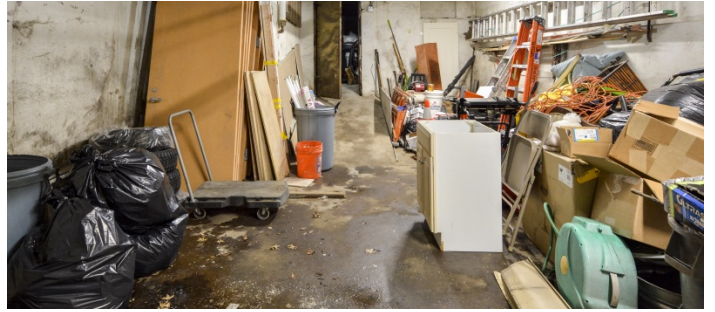

The church sanctuary has four walls of stained glass windows, with rood screen, carved wood pulpit, choir loft, raised altar and oak pews. The sanctuary's lower level houses a smaller chapel, and undercroft with attached bathroom — perfect for use as a holding area.

The Parish Hall, built in 1933, has tin ceilings and is large and spacious with natural light. Two bathrooms are located immediately off it for your crew use. The space can be configured to meet your production needs and is perfect for large crew holding areas or scenes requiring large open spaces.

The first floor of the rectory houses a large meeting room with tin ceiling and walls, hard wood floors and natural light - perfect for large scenes or use as holding area. An older-style kitchen and two smaller rooms (wood paneled office and smaller waiting area) are also located on the same level.

No nailing in walls. Painting walls possible except in the the sanctuary. Moving of furniture in sanctuary subject to discussion.

ROOFTOP