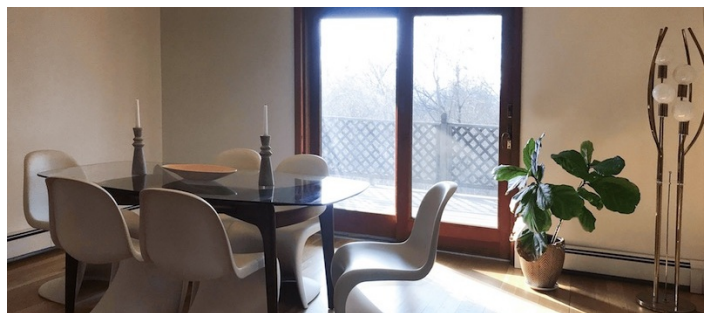

3481

Beacon, Upstate NY

LOCATION

Beacon, NY 12508

DISTANCE FROM NYC

62 miles

TAGS

Balcony, Bedroom, Deck, Exposed Beam, Fireplace, Kitchen, Living Room, Mid-Century, Modern Contemporary, Porch, Rustic, Stone Wall, Terrace Patio, Wood Floor

Cabin, House

Notes

Midcentury modern A-frame nestled into the mountains of the Hudson Valley in Beacon, NY (90 mins drive from NYC, 80 mins by train.) The home includes use of its original midcentury modern furnishings, a living room with tall pine ceilings and a floor to ceiling stone fireplace.

The space features open-plan so the living flows into the dining room and kitchen. There are 2 floors available for use, each with its own kitchen and bathroom, and plenty of room for staging. The living room is ground level (up 3 steps) and there are steps both inside and out leading to the lower level.

LIVING ROOM, DINING ROOM, KITCHEN, OFFICE

LOWER LEVEL