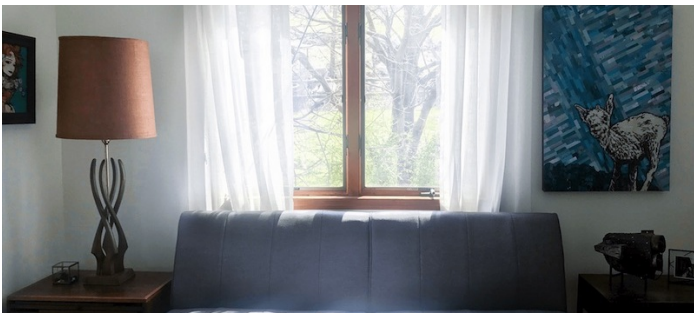

3481

Beacon, Upstate NY

LOCATION

Beacon, NY 12508

DISTANCE FROM NYC

62 miles

TAGS

Balcony, Bedroom, Deck, Exposed Beam, Fireplace, Kitchen, Living Room, Mid-Century, Modern Contemporary, Porch, Rustic, Stone Wall, Terrace Patio, Wood Floor

Cabin, House

Notes

Midcentury modern A-frame nestled into the mountains of the Hudson Valley in Beacon, NY (90 mins drive from NYC, 80 mins by train.) The home includes use of its original midcentury modern furnishings, a living room with tall pine ceilings and a floor to ceiling stone fireplace.

The space features open-plan so the living flows into the dining room and kitchen. There are 2 floors available for use, each with its own kitchen and bathroom, and plenty of room for staging. The living room is ground level (up 3 steps) and there are steps both inside and out leading to the lower level.

LIVING ROOM, DINING ROOM, KITCHEN, OFFICE

LOWER LEVEL