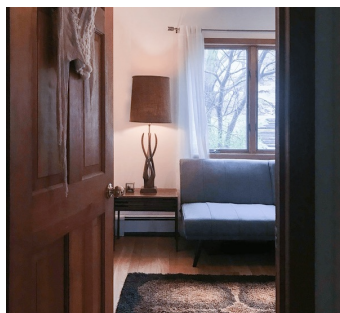

3481

Beacon, Upstate NY

LOCATION

Beacon, NY 12508

DISTANCE FROM NYC

62 miles

TAGS

Balcony, Bedroom, Deck, Exposed Beam, Fireplace, Kitchen, Living Room, Mid-Century, Modern Contemporary, Porch, Rustic, Stone Wall, Terrace Patio, Wood Floor

Cabin, House

Notes

Midcentury modern A-frame nestled into the mountains of the Hudson Valley in Beacon, NY (90 mins drive from NYC, 80 mins by train.) The home includes use of its original midcentury modern furnishings, a living room with tall pine ceilings and a floor to ceiling stone fireplace.

The space features open-plan so the living flows into the dining room and kitchen. There are 2 floors available for use, each with its own kitchen and bathroom, and plenty of room for staging. The living room is ground level (up 3 steps) and there are steps both inside and out leading to the lower level.

LIVING ROOM, DINING ROOM, KITCHEN, OFFICE

LOWER LEVEL