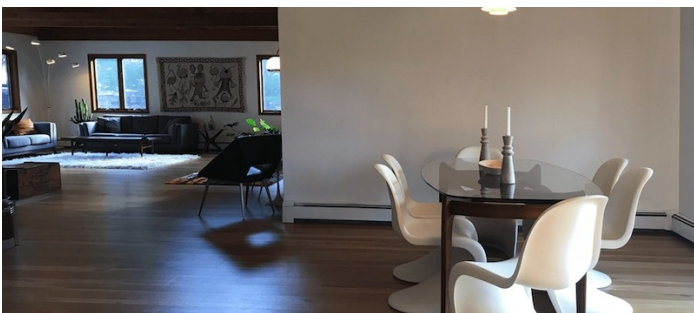

3481

Beacon, Upstate NY

LOCATION

Beacon, NY 12508

DISTANCE FROM NYC

62 miles

TAGS

Balcony, Bedroom, Deck, Exposed Beam, Fireplace, Kitchen, Living Room, Mid-Century, Modern Contemporary, Porch, Rustic, Stone Wall, Terrace Patio, Wood Floor

Cabin, House

Notes

Midcentury modern A-frame nestled into the mountains of the Hudson Valley in Beacon, NY (90 mins drive from NYC, 80 mins by train.) The home includes use of its original midcentury modern furnishings, a living room with tall pine ceilings and a floor to ceiling stone fireplace.

The space features open-plan so the living flows into the dining room and kitchen. There are 2 floors available for use, each with its own kitchen and bathroom, and plenty of room for staging. The living room is ground level (up 3 steps) and there are steps both inside and out leading to the lower level.

LIVING ROOM, DINING ROOM, KITCHEN, OFFICE

LOWER LEVEL