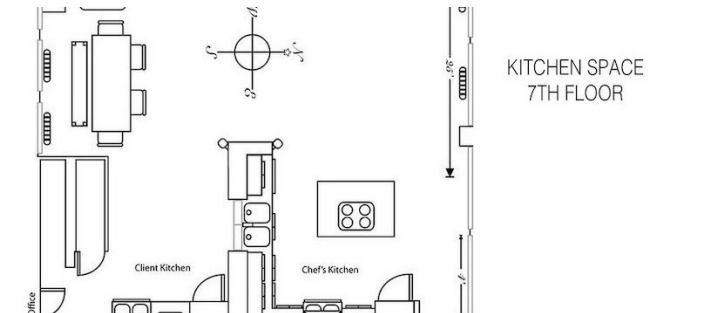

 POWER

110 power with 15 and 20 amps throughout space

 CATEGORIES

* In the Zone, Event Space, Loft, Studio

Notes

Full-service rental photography and video studio, meeting and event space. Measuring 3000 square feet with 12 foot ceilings, offering an open floor plan flooded with natural light in both of our south and north-facing space, along with fabulous views of the Empire State building.

Restrictions:

Please be mindful of noise levels in hallways and stairwells. No loud noise after 10pm.

KITCHEN - 6TH FLOOR

KITCHEN - 8TH FLOOR