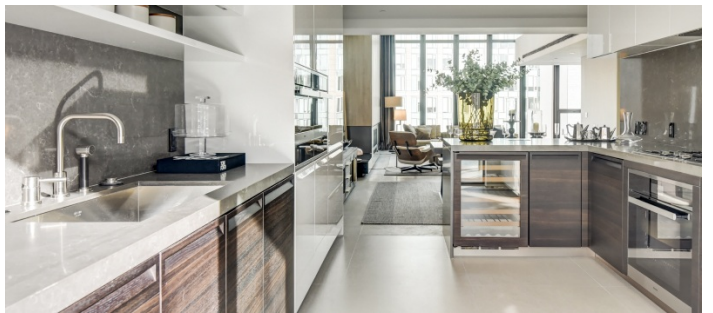

# Chelsea, Manhattan

 LOCATION

New York, NY 10001

 CATEGORIES

\* In the Zone, Apartment, Duplex, Loft, Penthouse

 TAGS

Architectural, Balcony, Bathroom, Bedroom, City View, Elevator, Fireplace, Floor to Ceiling Windows, Kitchen, Living Room, Modern Contemporary, Pool Outdoor, Rooftop, Staircase, Terrace Patio, Water Tower View, White Spaces, Wood Floor

### **Restrictions:**

No cooking allowed inside apartment.

UPPER LEVEL - BEDROOMS AND BATHROOMS

ROOFTOP POOL IN WINTER

ROOFTOP POOL IN SUMMER