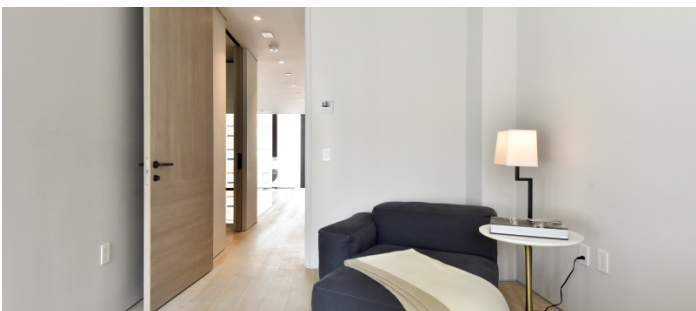

# Chelsea, Manhattan

 LOCATION

New York, NY 10001

 CATEGORIES

\* In the Zone, Apartment, Duplex, Loft, Penthouse

 TAGS

Architectural, Balcony, Bathroom, Bedroom, City View, Elevator, Fireplace, Floor to Ceiling Windows, Kitchen, Living Room, Modern Contemporary, Pool Outdoor, Rooftop, Staircase, Terrace Patio, Water Tower View, White Spaces, Wood Floor

### **Restrictions:**

No cooking allowed inside apartment.

UPPER LEVEL - BEDROOMS AND BATHROOMS

ROOFTOP POOL IN WINTER

ROOFTOP POOL IN SUMMER