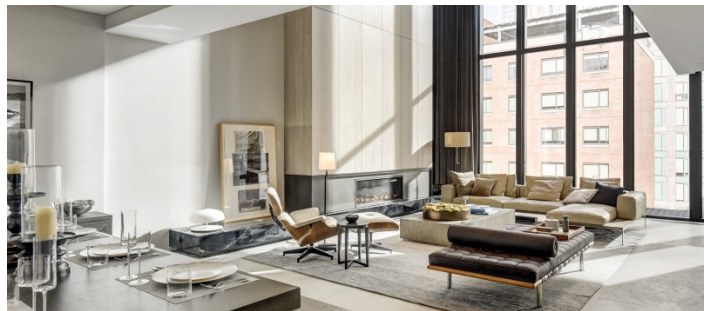

# Chelsea, Manhattan

 LOCATION

New York, NY 10001

 CATEGORIES

\* In the Zone, Apartment, Duplex, Loft, Penthouse

 TAGS

Architectural, Balcony, Bathroom, Bedroom, City View, Elevator, Fireplace, Floor to Ceiling Windows, Kitchen, Living Room, Modern Contemporary, Pool Outdoor, Rooftop, Staircase, Terrace Patio, Water Tower View, White Spaces, Wood Floor

## Notes

Duplex penthouse apartment with modern stylings and rooftop pool.

### **Restrictions:**

No cooking allowed inside apartment.

UPPER LEVEL - BEDROOMS AND BATHROOMS

ROOFTOP POOL IN WINTER

ROOFTOP POOL IN SUMMER