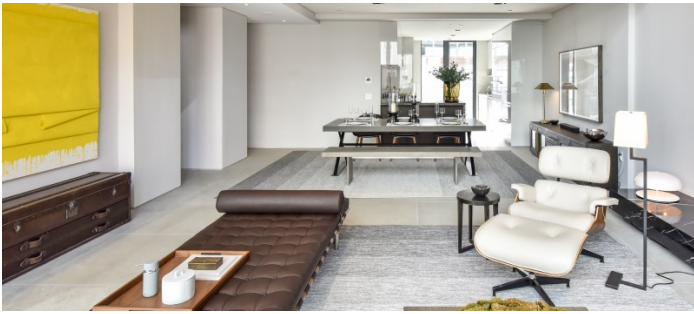

# Chelsea, Manhattan

 LOCATION

New York, NY 10001

 CATEGORIES

\* In the Zone, Apartment, Duplex, Loft, Penthouse

 TAGS

Architectural, Balcony, Bathroom, Bedroom, City View, Elevator, Fireplace, Floor to Ceiling Windows, Kitchen, Living Room, Modern Contemporary, Pool Outdoor, Rooftop, Staircase, Terrace Patio, Water Tower View, White Spaces, Wood Floor

### **Restrictions:**

No cooking allowed inside apartment.

UPPER LEVEL - BEDROOMS AND BATHROOMS

ROOFTOP POOL IN WINTER

ROOFTOP POOL IN SUMMER