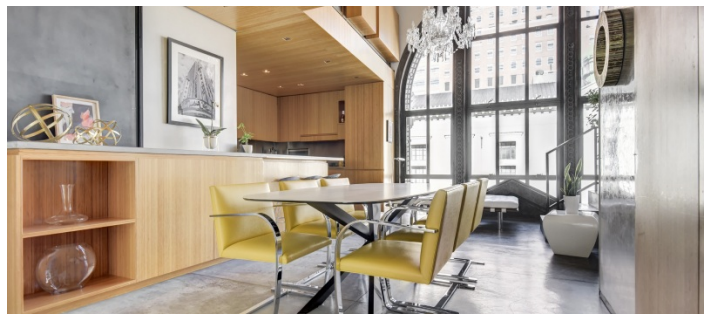

2110

West Village, Manhattan

 LOCATION

New York, NY 10014

 CATEGORIES

* In the Zone, Apartment, Duplex, Loft

 TAGS

Bathroom, Bedroom, City View, Deck, Floor to Ceiling
Windows, Kitchen, Laundry Room, Living Room, Modern
Contemporary, Staircase, Terrace Patio, Wood Floor