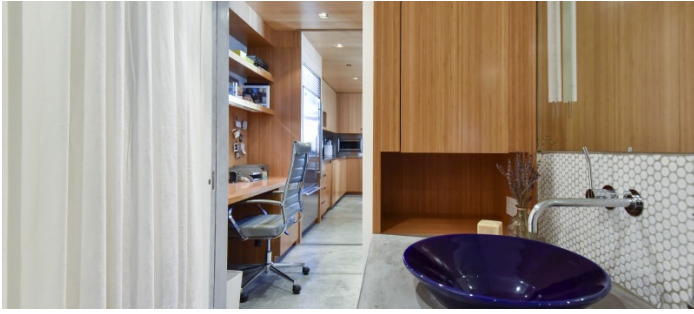

2110

West Village, Manhattan

 LOCATION

New York, NY 10014

 CATEGORIES

* In the Zone, Apartment, Duplex, Loft

 TAGS

Bathroom, Bedroom, City View, Deck, Floor to Ceiling
Windows, Kitchen, Laundry Room, Living Room, Modern
Contemporary, Staircase, Terrace Patio, Wood Floor