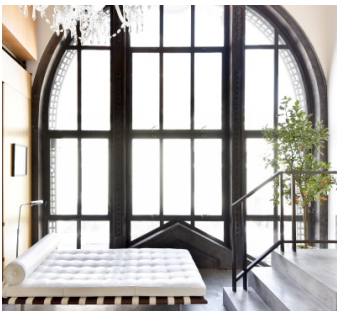

2110

West Village, Manhattan

 LOCATION

New York, NY 10014

 CATEGORIES

* In the Zone, Apartment, Duplex, Loft

 TAGS

Bathroom, Bedroom, City View, Deck, Floor to Ceiling
Windows, Kitchen, Laundry Room, Living Room, Modern
Contemporary, Staircase, Terrace Patio, Wood Floor