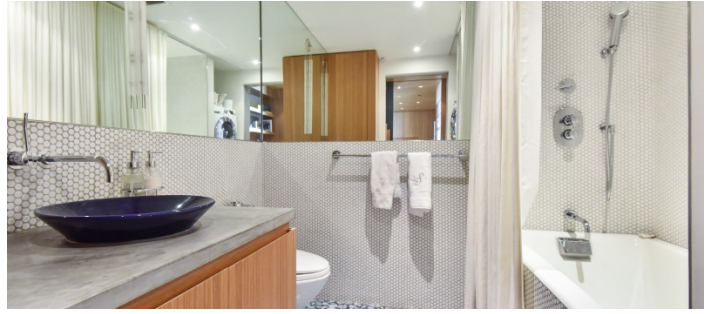

2110

West Village, Manhattan

 LOCATION

New York, NY 10014

 CATEGORIES

* In the Zone, Apartment, Duplex, Loft

 TAGS

Bathroom, Bedroom, City View, Deck, Floor to Ceiling
Windows, Kitchen, Laundry Room, Living Room, Modern
Contemporary, Staircase, Terrace Patio, Wood Floor