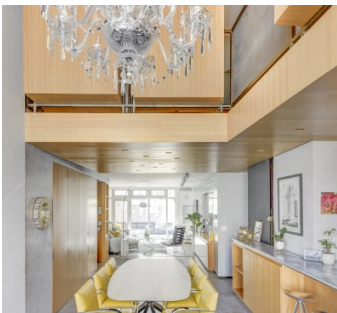

2110

West Village, Manhattan

 LOCATION

New York, NY 10014

 CATEGORIES

* In the Zone, Apartment, Duplex, Loft

 TAGS

Bathroom, Bedroom, City View, Deck, Floor to Ceiling
Windows, Kitchen, Laundry Room, Living Room, Modern
Contemporary, Staircase, Terrace Patio, Wood Floor