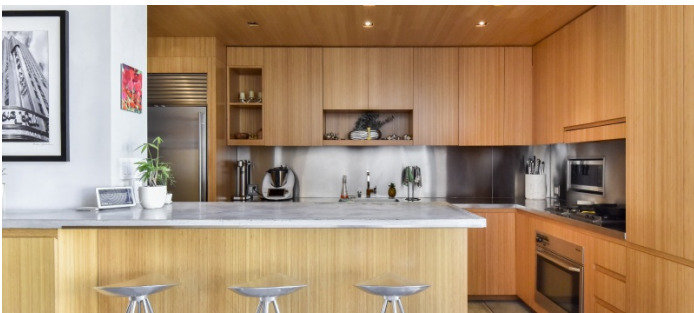

2110

West Village, Manhattan

 LOCATION

New York, NY 10014

 CATEGORIES

* In the Zone, Apartment, Duplex, Loft

 TAGS

Bathroom, Bedroom, City View, Deck, Floor to Ceiling
Windows, Kitchen, Laundry Room, Living Room, Modern
Contemporary, Staircase, Terrace Patio, Wood Floor