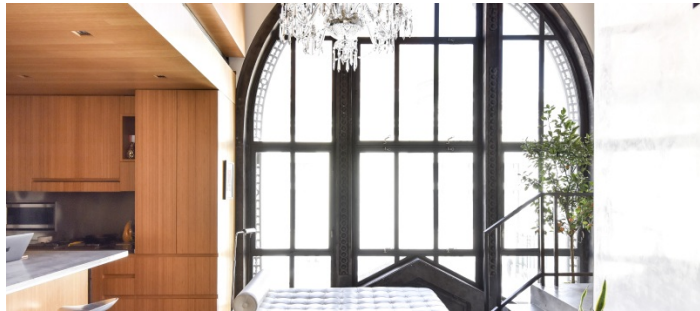

2110

West Village, Manhattan

 LOCATION

New York, NY 10014

 CATEGORIES

* In the Zone, Apartment, Duplex, Loft

 TAGS

Bathroom, Bedroom, City View, Deck, Floor to Ceiling
Windows, Kitchen, Laundry Room, Living Room, Modern
Contemporary, Staircase, Terrace Patio, Wood Floor