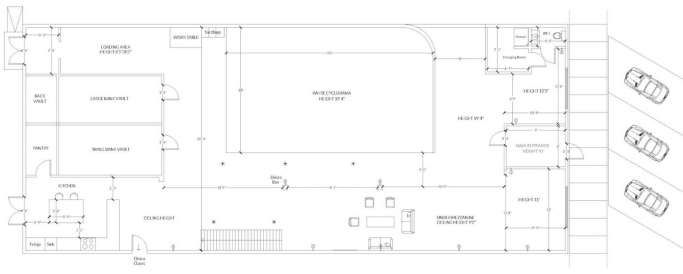

SPECS

Square Footage: 3,500

Ceiling height: 9' to 19'

Dinner Capacity: 50

Seated Capacity: 75

POWER

Four 20 amp circuits and one 30 amp circuit

CATEGORIES

Event Space, Studio

Notes

3,000 square foot commercial studio in historic bank with a 20'W x 30'L x 18'H white cyc, black out curtains, dedicated studio power, full kitchen. 550 square foot green room w/ makeup mirror, 2 director chairs, 2 rolling racks, conference table, smart TV and sound system.

Easy load-in from street level (no elevator)

Restrictions:

Requests for nailing or painting in walls must be approved in advance.

FIRST FLOOR

SECOND FLOOR