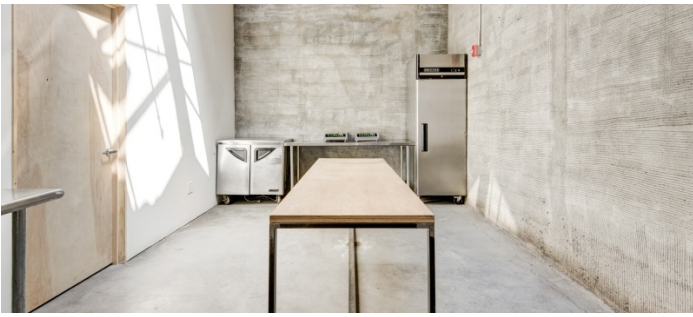

8014

East Williamsburg

 LOCATION

Brooklyn, NY 11237

 GETTING THERE

L Train - Jefferson stop

 TAGS

Concrete, Distressed Patina, Empty, Exposed Beam,
Exposed Brick, Floor to Ceiling Windows, Modern
Contemporary, Raw Industrial, Skylight, Terrace Patio

 CATEGORIES

* In the Zone, Event Space, Office, Studio, Warehouse,
Factory / Industrial

NEW PHOTOS - SOME BRICK COVERED UP

EXTERIOR