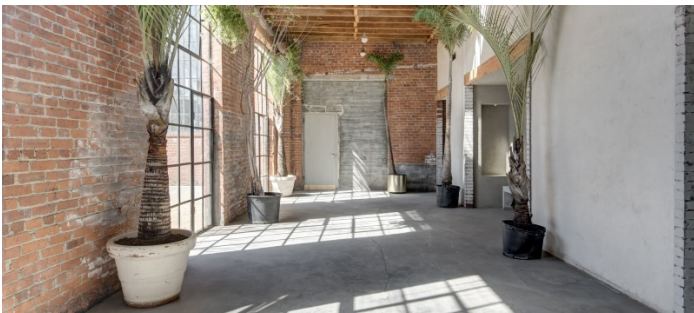

8014

East Williamsburg

 LOCATION

Brooklyn, NY 11237

 GETTING THERE

L Train - Jefferson stop

 TAGS

Concrete, Distressed Patina, Empty, Exposed Beam,
Exposed Brick, Floor to Ceiling Windows, Modern
Contemporary, Raw Industrial, Skylight, Terrace Patio

 CATEGORIES

* In the Zone, Event Space, Office, Studio, Warehouse,
Factory / Industrial

NEW PHOTOS - SOME BRICK COVERED UP

EXTERIOR