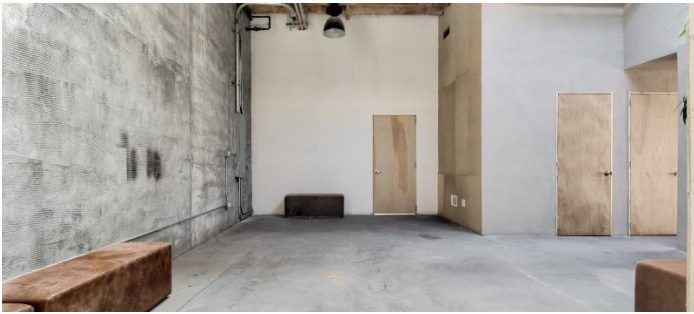

8014

East Williamsburg

 LOCATION

Brooklyn, NY 11237

 GETTING THERE

L Train - Jefferson stop

 TAGS

Concrete, Distressed Patina, Empty, Exposed Beam,
Exposed Brick, Floor to Ceiling Windows, Modern
Contemporary, Raw Industrial, Skylight, Terrace Patio

 CATEGORIES

* In the Zone, Event Space, Office, Studio, Warehouse,
Factory / Industrial

NEW PHOTOS - SOME BRICK COVERED UP

EXTERIOR