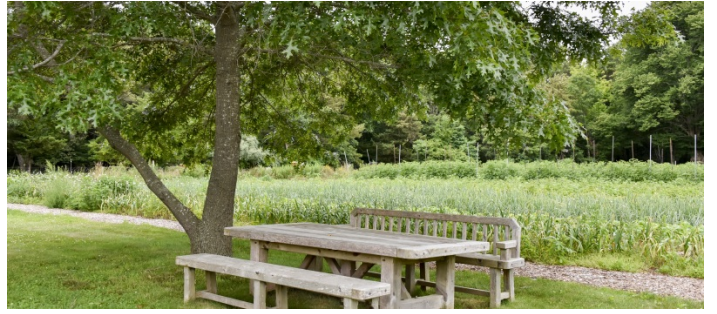

Also have a beautiful, modern B&B building created by celebrated architect, Pietro Cicognani of Cicognani & Kalla. The B&B is decorated by interior designer, Tricia Foley.

Vegetable farmer neighbor has adjacent farm, fields, farm stand and greenhouse available for separate fee.

Picture animals must be kept on leash (except when shooting) and picked up after.

NEIGHBOR FARM - SEPARATE FEES APPLY

NEIGHBOR FARM STAND - SEPARATE FEES APPLY

NEIGHBOR FARM GREENHOUSES - SEPARATE FEES APPLY