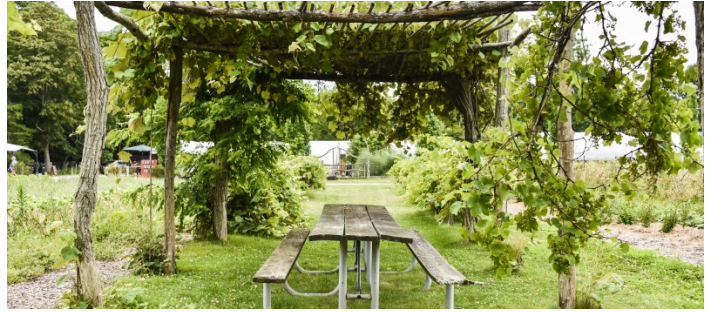

Event Space, Farm, House

 TAGS

Airstream Trailer, Backyard Lawn, Bathroom, Bedroom, Deck, Exposed Beam, Fence, Fields, Fireplace, Garage, Garden, Greenhouse, Hammock, Kitchen, Modern Contemporary, Porch, Rustic, Staircase, Sun Room, Terrace Patio, White Spaces, Wood Floor, Woods

Also have a beautiful, modern B&B building created by celebrated architect, Pietro Cicognani of Cicognani & Kalla. The B&B is decorated by interior designer, Tricia Foley.

Vegetable farmer neighbor has adjacent farm, fields, farm stand and greenhouse available for separate fee.

Picture animals must be kept on leash (except when shooting) and picked up after.

NEIGHBOR FARM - SEPARATE FEES APPLY

NEIGHBOR FARM STAND - SEPARATE FEES APPLY

NEIGHBOR FARM GREENHOUSES - SEPARATE FEES APPLY