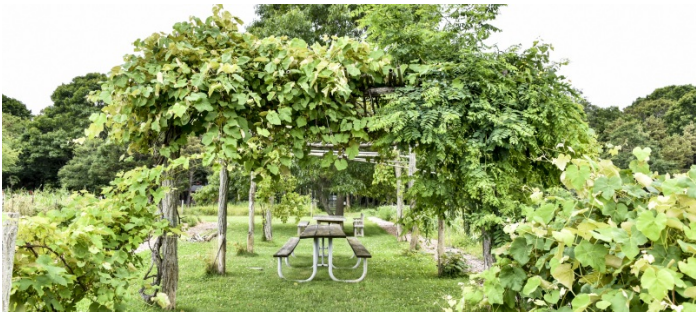

Event Space, Farm, House

 TAGS

Airstream Trailer, Backyard Lawn, Bathroom, Bedroom, Deck, Exposed Beam, Fence, Fields, Fireplace, Garage, Garden, Greenhouse, Hammock, Kitchen, Modern Contemporary, Porch, Rustic, Staircase, Sun Room, Terrace Patio, White Spaces, Wood Floor, Woods

Also have a beautiful, modern B&B building created by celebrated architect, Pietro Cicognani of Cicognani & Kalla. The B&B is decorated by interior designer, Tricia Foley.

Vegetable farmer neighbor has adjacent farm, fields, farm stand and greenhouse available for separate fee.

Picture animals must be kept on leash (except when shooting) and picked up after.

NEIGHBOR FARM - SEPARATE FEES APPLY

NEIGHBOR FARM STAND - SEPARATE FEES APPLY

NEIGHBOR FARM GREENHOUSES - SEPARATE FEES APPLY