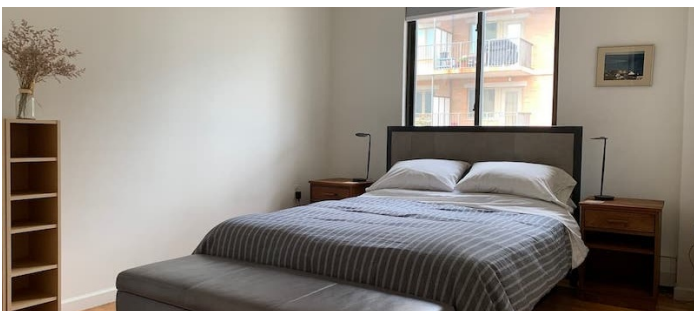

# Lower East Side, Manhattan

 LOCATION

New York, NY 10002

 SPECS

2,000 sq ft

 TAGS

Bathroom, Bedroom, City View, Deck, Garden, Kitchen, Living Room, Modern Contemporary, Rooftop, Terrace  
Patio, Wood Floor

## Notes

5 bedroom full-floor, 2000 square foot Lower East Side penthouse apartment with a stunning 40ft by 12ft deck and garden. There are two living rooms, two kitchens and two bathrooms.

ROOFTOP DECK