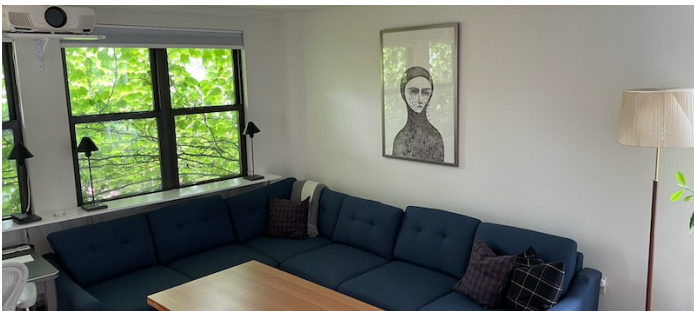

# Lower East Side, Manhattan

 LOCATION

New York, NY 10002

 SPECS

2,000 sq ft

 TAGS

Bathroom, Bedroom, City View, Deck, Garden, Kitchen, Living Room, Modern Contemporary, Rooftop, Terrace  
Patio, Wood Floor

## Notes

5 bedroom full-floor, 2000 square foot Lower East Side penthouse apartment with a stunning 40ft by 12ft deck and garden. There are two living rooms, two kitchens and two bathrooms.

ROOFTOP DECK