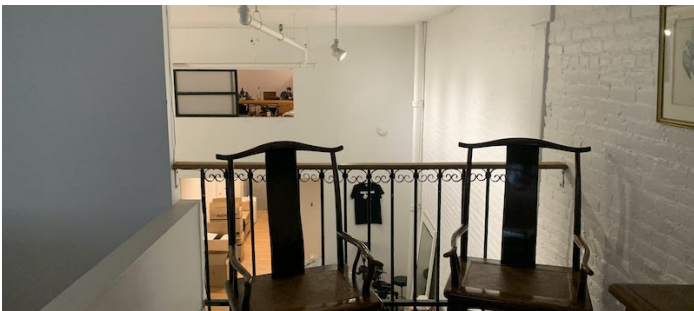

1019

Soho, Manhattan

 LOCATION

New York, NY 10013

 TAGS

Eclectic Quirky, Kitchen, Living Room, Modern Contemporary, Skylight, White Brick Wall, White Spaces, Wood Floor

 SPECS

3,500 sq ft

30' ceiling height

 CATEGORIES

* In the Zone, Apartment, Loft

Notes

1st floor Soho loft space, modern, open plan.

EXTERIOR