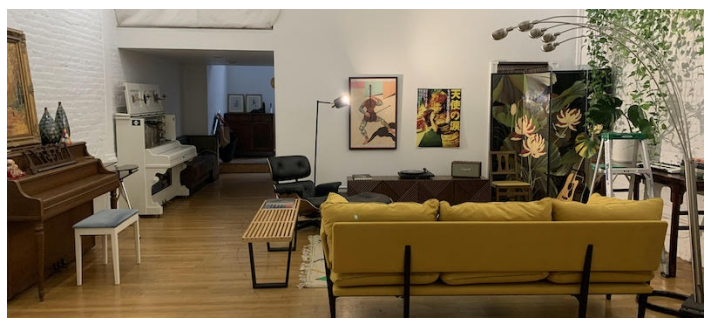

1019

Soho, Manhattan

 LOCATION

New York, NY 10013

 TAGS

Eclectic Quirky, Kitchen, Living Room, Modern Contemporary, Skylight, White Brick Wall, White Spaces, Wood Floor

 SPECS

3,500 sq ft

30' ceiling height

 CATEGORIES

* In the Zone, Apartment, Loft

Notes

1st floor Soho loft space, modern, open plan.

EXTERIOR