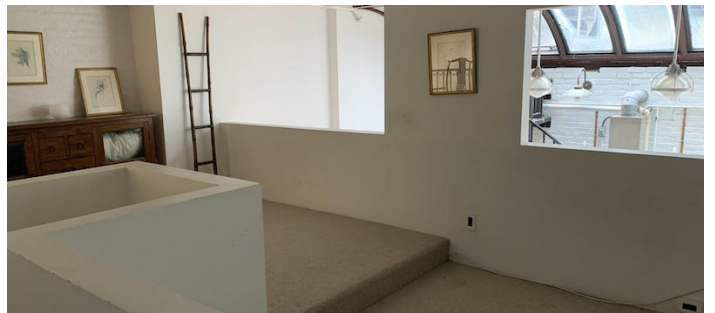

1019

Soho, Manhattan

 LOCATION

New York, NY 10013

 TAGS

Eclectic Quirky, Kitchen, Living Room, Modern Contemporary, Skylight, White Brick Wall, White Spaces, Wood Floor

 SPECS

3,500 sq ft

30' ceiling height

 CATEGORIES

* In the Zone, Apartment, Loft

Notes

1st floor Soho loft space, modern, open plan.

EXTERIOR