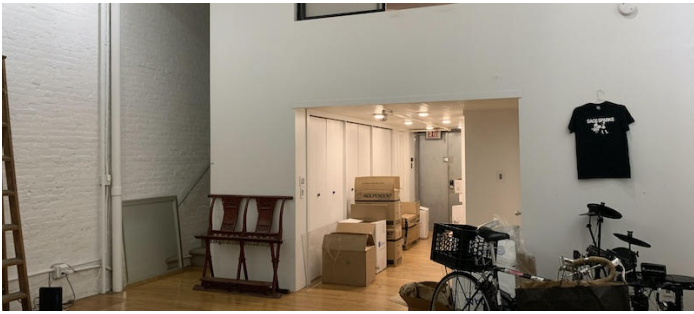

1019

Soho, Manhattan

 LOCATION

New York, NY 10013

 TAGS

Eclectic Quirky, Kitchen, Living Room, Modern Contemporary, Skylight, White Brick Wall, White Spaces, Wood Floor

 SPECS

3,500 sq ft

30' ceiling height

 CATEGORIES

* In the Zone, Apartment, Loft

Notes

1st floor Soho loft space, modern, open plan.

EXTERIOR