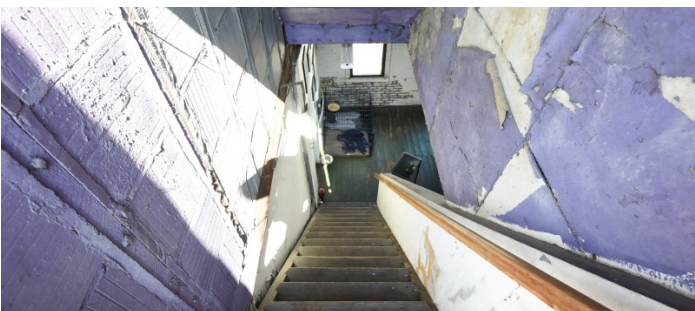

 LOCATION

Brooklyn, NY 11222

 SPECS3,200 sq ft
12' ceiling height TAGS

Bathroom, Bedroom, Bohemian, City View, Distressed Patina, Eclectic Quirky, Exposed Beam, Exposed Brick, Kitchen, Living Room, Raw Industrial, Rooftop, Staircase, White Brick Wall, Wood Floor

 POWER

200 amps

 CATEGORIES

* In the Zone, Apartment, Loft, Roof Top, Studio, Warehouse / Factory / Industrial

Notes

This vintage and rustic artist loft is the entire top floor and roof of a former potato chip factory, built in 1930. It retains all the charms, quirkiness, and classic appeal from the 1980s when Greenpoint was the wild frontier of New York artist live-work space. Lots of natural light and windows throughout the loft. Raw industrial elements such as brick (exposed and white washed), wooden beams, 12 foot ceilings and original factory accents, including apocalypse style trap doors. Decorated with a warm but minimalistic aesthetic and a focus on multi use spaces.

Requests to nail into, or paint walls requires prior approval from owner.

ROOFTOP