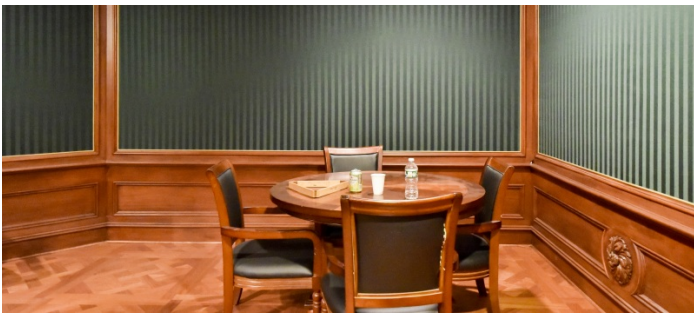

* In the Zone, Event Space, House, Mansion

Notes

This ornate mansion on a hill is filled with exquisite craftsmanship and modern amenities. It boasts an impressive grand double staircase entry and gorgeous private grounds.

Other distinctive features include a 2,200 sq ft ballroom, adjacent 22 feet high great room, a light filled atrium, library, billiard room and bar, home theater, large indoor and outdoor gunite swimming pools (heated) and jacuzzi, elevator, regulation-sized indoor racquetball court, outdoor lit tennis court with basketball hoop.

This manicured 6-acre property is surrounded by rolling hills and beautiful trees, and is protected by gated entry.

Restrictions:

No nailing into walls. No painting of walls.

Use of fireplace requires owner's prior approval (case by case basis).

Use of picture animals requires owner's prior approval.

ENTRY STAIRCASE

RACKETBALL COURT

TENNIS COURT AND BASKETBALL