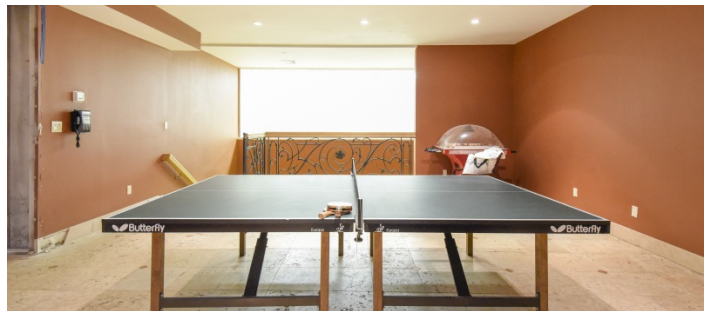

 LOCATION

Saddle River, NJ 07458

 DISTANCE FROM NYC

25 miles

 TAGS

Backyard Lawn, Balcony, Ballroom, Bar, Basketball, Bathroom, Bedroom, Billiard Table, Classic Grand, Elevator, Fireplace, Floor to Ceiling Windows, Jacuzzi, Library Room, Living Room, Modern Contemporary, Ornate, Parquet, Ping Pong Table, Pool Indoor, Pool Outdoor, Porch, Staircase, Staircase Ext, Stone Wall, Sun Room, Tennis Court, Terrace Patio, Traditional, White Spaces, Wood Floor

* In the Zone, Event Space, House, Mansion

Notes

This ornate mansion on a hill is filled with exquisite craftsmanship and modern amenities. It boasts an impressive grand double staircase entry and gorgeous private grounds.

Other distinctive features include a 2,200 sq ft ballroom, adjacent 22 feet high great room, a light filled atrium, library, billiard room and bar, home theater, large indoor and outdoor gunite swimming pools (heated) and jacuzzi, elevator, regulation-sized indoor racquetball court, outdoor lit tennis court with basketball hoop.

Use of picture animals requires owner's prior approval.

ENTRY STAIRCASE

RACKETBALL COURT

TENNIS COURT AND BASKETBALL