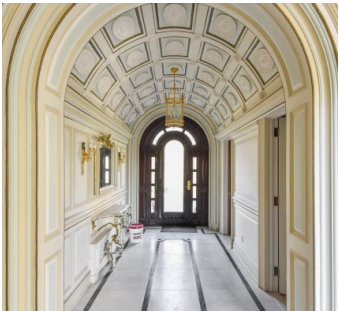

 LOCATION

Saddle River, NJ 07458

 DISTANCE FROM NYC

25 miles

 TAGS

Backyard Lawn, Balcony, Ballroom, Bar, Basketball, Bathroom, Bedroom, Billiard Table, Classic Grand, Elevator, Fireplace, Floor to Ceiling Windows, Jacuzzi, Library Room, Living Room, Modern Contemporary, Ornate, Parquet, Ping Pong Table, Pool Indoor, Pool Outdoor, Porch, Staircase, Staircase Ext, Stone Wall, Sun Room, Tennis Court, Terrace Patio, Traditional, White Spaces, Wood Floor

* In the Zone, Event Space, House, Mansion

Notes

This ornate mansion on a hill is filled with exquisite craftsmanship and modern amenities. It boasts an impressive grand double staircase entry and gorgeous private grounds.

Other distinctive features include a 2,200 sq ft ballroom, adjacent 22 feet high great room, a light filled atrium, library, billiard room and bar, home theater, large indoor and outdoor gunite swimming pools (heated) and jacuzzi, elevator, regulation-sized indoor racquetball court, outdoor lit tennis court with basketball hoop.

Use of picture animals requires owner's prior approval.

ENTRY STAIRCASE

RACKETBALL COURT

TENNIS COURT AND BASKETBALL