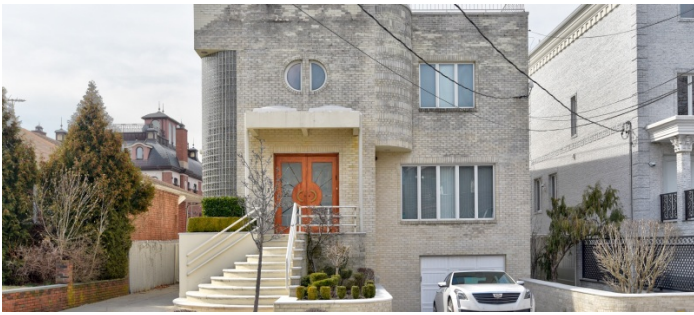

# Mill Basin, Brooklyn

 LOCATION

Brooklyn, NY 11234

 SPECS

4,500 sq ft

 TAGS

60's style, 70's style, Art Deco, Backyard Lawn, Balcony, Bathroom, Bedroom, Carpet, Colorful, Fence, Garage, Kitchen, Living Room, Piano, Pool Indoor, Rooftop, Staircase, Staircase Ext, Stoop, Suburban, Terrace Patio, Traditional, Wallpaper, Wood Floor

## Notes

Retro gem single family home built in 1950.

INDOOR POOL

GARAGE