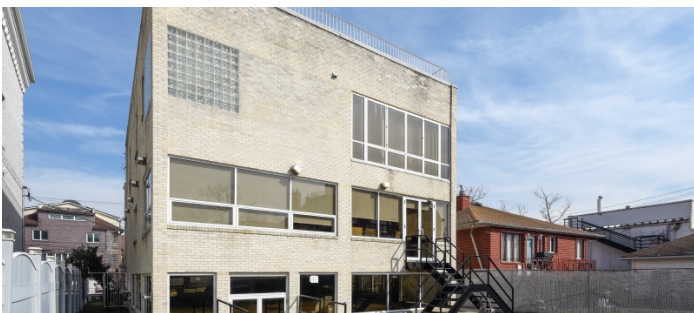

# Mill Basin, Brooklyn

 LOCATION

Brooklyn, NY 11234

 SPECS

4,500 sq ft

 TAGS

60's style, 70's style, Art Deco, Backyard Lawn, Balcony, Bathroom, Bedroom, Carpet, Colorful, Fence, Garage, Kitchen, Living Room, Piano, Pool Indoor, Rooftop, Staircase, Staircase Ext, Stoop, Suburban, Terrace Patio, Traditional, Wallpaper, Wood Floor

## Notes

Retro gem single family home built in 1950.

INDOOR POOL

GARAGE