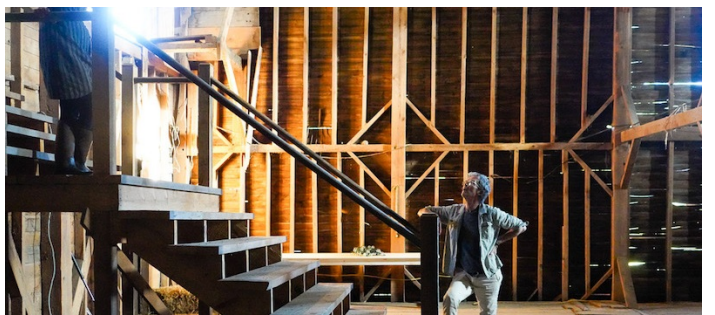

SPECS

2,262 sq ft

15 acres

CATEGORIES

Barns, Farm, House

Notes

Huge dramatic barn available for all types of shoots.

Farmhouse potentially available depending on shoot size, scope and details.

15 acre rolling hills property with pond.

POND

HOUSE INTERIOR