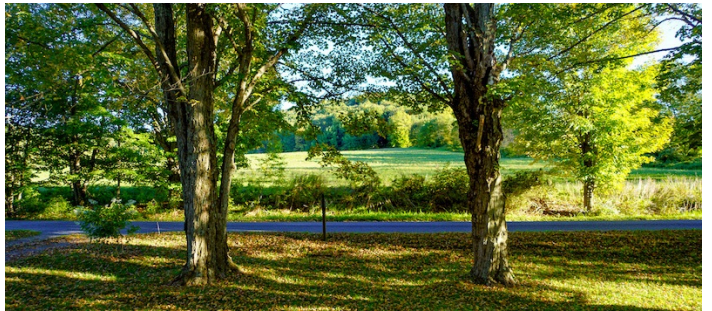

3737

Delhi, Upstate NY

LOCATION

Delhi, NY 13753

DISTANCE FROM NYC

160 miles

TAGS

Backyard Lawn, Barn, Bathroom, Bedroom, Colonial Federal, Colorful, Distressed Patina, Exposed Beam, Fence, Fields, Garden, Kitchen, Lake or Pond, Living Room, Porch, Rustic, Staircase, Terrace Patio, Traditional, Wood Floor

SPECS

2,262 sq ft

15 acres

CATEGORIES

Barns, Farm, House

Notes

Huge dramatic barn available for all types of shoots.

Farmhouse potentially available depending on shoot size, scope and details.

15 acre rolling hills property with pond.

POND

HOUSE INTERIOR