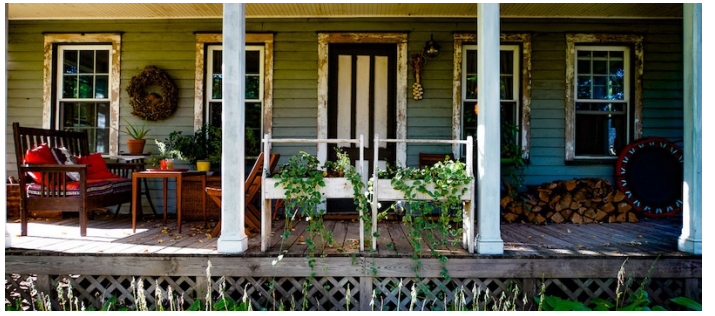

3737

Delhi, Upstate NY

LOCATION

Delhi, NY 13753

DISTANCE FROM NYC

160 miles

TAGS

Backyard Lawn, Barn, Bathroom, Bedroom, Colonial Federal, Colorful, Distressed Patina, Exposed Beam, Fence, Fields, Garden, Kitchen, Lake or Pond, Living Room, Porch, Rustic, Staircase, Terrace Patio, Traditional, Wood Floor

SPECS

2,262 sq ft

15 acres

CATEGORIES

Barns, Farm, House

Notes

Huge dramatic barn available for all types of shoots.

Farmhouse potentially available depending on shoot size, scope and details.

15 acre rolling hills property with pond.

POND

HOUSE INTERIOR