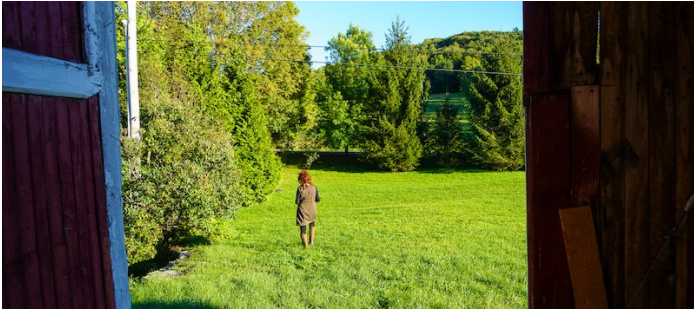

3737

Delhi, Upstate NY

LOCATION

Delhi, NY 13753

DISTANCE FROM NYC

160 miles

TAGS

Backyard Lawn, Barn, Bathroom, Bedroom, Colonial Federal, Colorful, Distressed Patina, Exposed Beam, Fence, Fields, Garden, Kitchen, Lake or Pond, Living Room, Porch, Rustic, Staircase, Terrace Patio, Traditional, Wood Floor

SPECS

2,262 sq ft

15 acres

CATEGORIES

Barns, Farm, House

Notes

Huge dramatic barn available for all types of shoots.

Farmhouse potentially available depending on shoot size, scope and details.

15 acre rolling hills property with pond.

POND

HOUSE INTERIOR