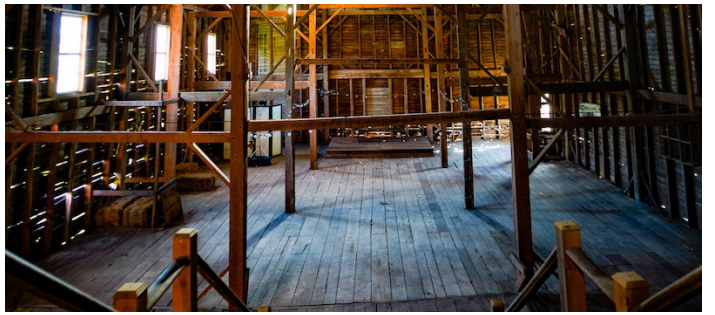

SPECS

2,262 sq ft

15 acres

CATEGORIES

Barns, Farm, House

Notes

Huge dramatic barn available for all types of shoots.

Farmhouse potentially available depending on shoot size, scope and details.

15 acre rolling hills property with pond.

POND

HOUSE INTERIOR