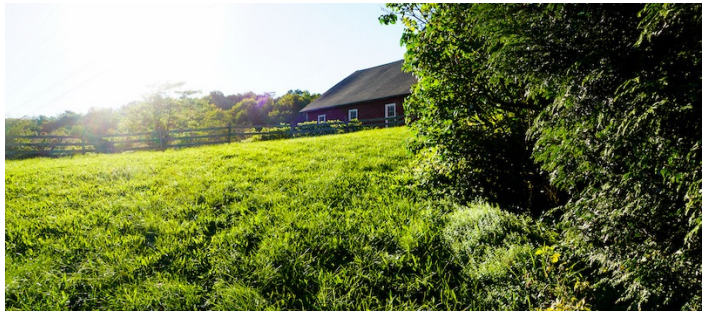

3737

Delhi, Upstate NY

LOCATION

Delhi, NY 13753

DISTANCE FROM NYC

160 miles

TAGS

Backyard Lawn, Barn, Bathroom, Bedroom, Colonial Federal, Colorful, Distressed Patina, Exposed Beam, Fence, Fields, Garden, Kitchen, Lake or Pond, Living Room, Porch, Rustic, Staircase, Terrace Patio, Traditional, Wood Floor

SPECS

2,262 sq ft

15 acres

CATEGORIES

Barns, Farm, House

Notes

Huge dramatic barn available for all types of shoots.

Farmhouse potentially available depending on shoot size, scope and details.

15 acre rolling hills property with pond.

POND

HOUSE INTERIOR