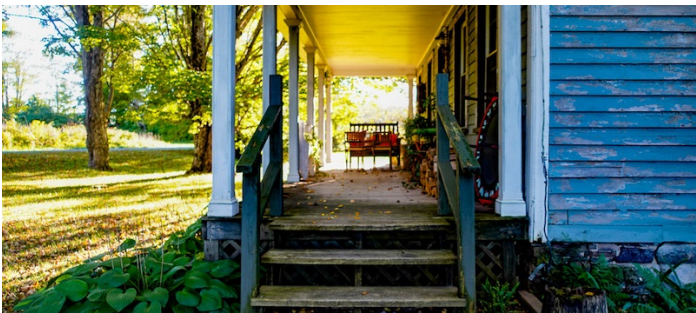

3737

Delhi, Upstate NY

LOCATION

Delhi, NY 13753

DISTANCE FROM NYC

160 miles

TAGS

Backyard Lawn, Barn, Bathroom, Bedroom, Colonial Federal, Colorful, Distressed Patina, Exposed Beam, Fence, Fields, Garden, Kitchen, Lake or Pond, Living Room, Porch, Rustic, Staircase, Terrace Patio, Traditional, Wood Floor

SPECS

2,262 sq ft

15 acres

CATEGORIES

Barns, Farm, House

Notes

Huge dramatic barn available for all types of shoots.

Farmhouse potentially available depending on shoot size, scope and details.

15 acre rolling hills property with pond.

POND

HOUSE INTERIOR