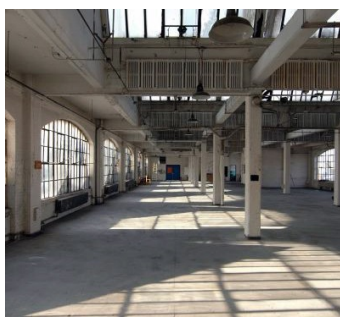

8005

Bronx

 LOCATION

Bronx, NY 10474

 CATEGORIES

* In the Zone, Event Space, Roof Top, Warehouse /
Factory / Industrial

 TAGS

Bathroom, City View, Distressed Patina, Empty,
Exposed Beam, Exposed Brick, Raw Industrial, Rooftop,
Skylight, Staircase

Notes

Industrial warehouse space in Bronx, NY with rooftop.

ROOFTOP (OLDER PHOTOS)

EXTERIOR