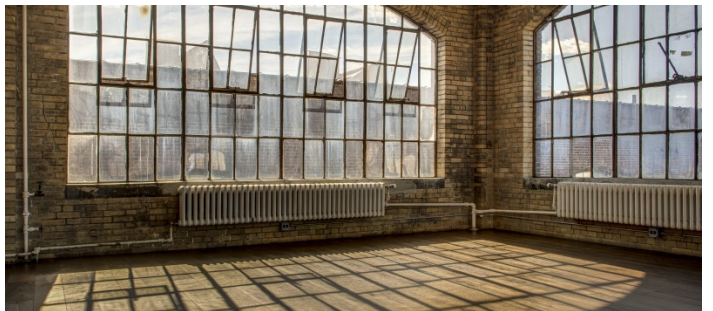

8005

Bronx

 LOCATION

Bronx, NY 10474

 CATEGORIES

* In the Zone, Event Space, Roof Top, Warehouse /
Factory / Industrial

 TAGS

Bathroom, City View, Distressed Patina, Empty,
Exposed Beam, Exposed Brick, Raw Industrial, Rooftop,
Skylight, Staircase

Notes

Industrial warehouse space in Bronx, NY with rooftop.

ROOFTOP (OLDER PHOTOS)

EXTERIOR