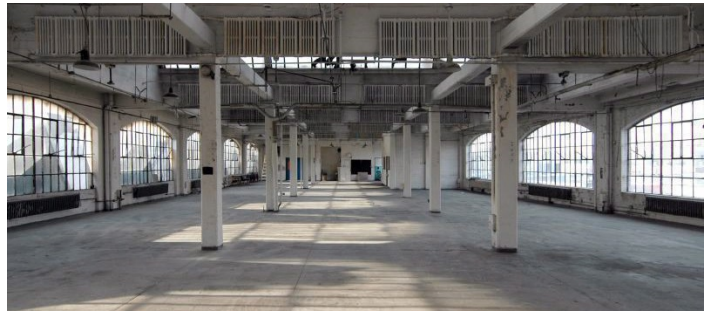

8005

Bronx

 LOCATION

Bronx, NY 10474

 CATEGORIES

* In the Zone, Event Space, Roof Top, Warehouse /
Factory / Industrial

 TAGS

Bathroom, City View, Distressed Patina, Empty,
Exposed Beam, Exposed Brick, Raw Industrial, Rooftop,
Skylight, Staircase

Notes

Industrial warehouse space in Bronx, NY with rooftop.

ROOFTOP (OLDER PHOTOS)

EXTERIOR