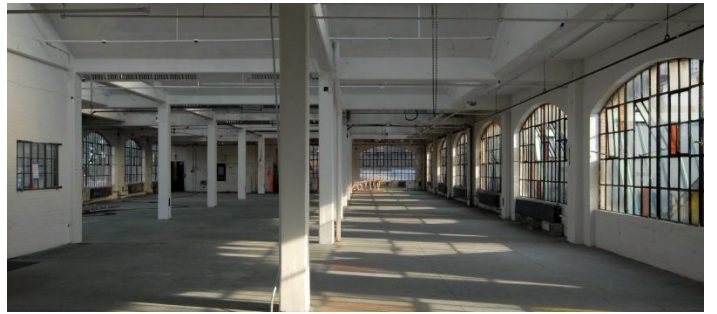

8005

Bronx

 LOCATION

Bronx, NY 10474

 CATEGORIES

* In the Zone, Event Space, Roof Top, Warehouse /
Factory / Industrial

 TAGS

Bathroom, City View, Distressed Patina, Empty,
Exposed Beam, Exposed Brick, Raw Industrial, Rooftop,
Skylight, Staircase

Notes

Industrial warehouse space in Bronx, NY with rooftop.

ROOFTOP (OLDER PHOTOS)

EXTERIOR