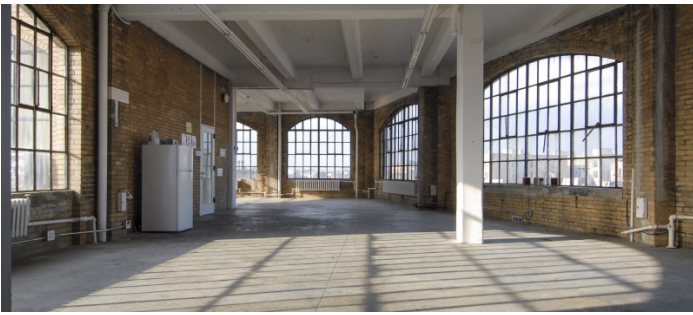

8005

Bronx

 LOCATION

Bronx, NY 10474

 CATEGORIES

* In the Zone, Event Space, Roof Top, Warehouse /
Factory / Industrial

 TAGS

Bathroom, City View, Distressed Patina, Empty,
Exposed Beam, Exposed Brick, Raw Industrial, Rooftop,
Skylight, Staircase

Notes

Industrial warehouse space in Bronx, NY with rooftop.

ROOFTOP (OLDER PHOTOS)

EXTERIOR