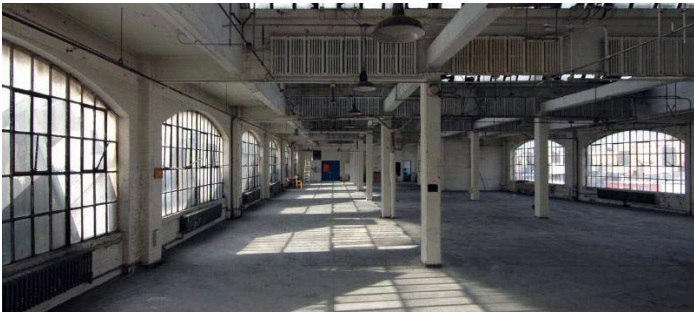

8005

Bronx

 LOCATION

Bronx, NY 10474

 CATEGORIES

* In the Zone, Event Space, Roof Top, Warehouse /
Factory / Industrial

 TAGS

Bathroom, City View, Distressed Patina, Empty,
Exposed Beam, Exposed Brick, Raw Industrial, Rooftop,
Skylight, Staircase

Notes

Industrial warehouse space in Bronx, NY with rooftop.

ROOFTOP (OLDER PHOTOS)

EXTERIOR