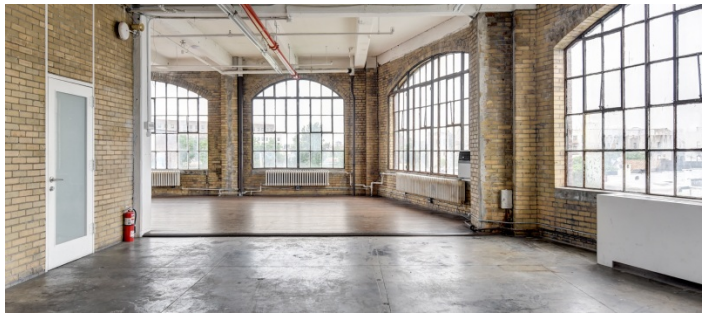

8005

Bronx

 LOCATION

Bronx, NY 10474

 CATEGORIES

* In the Zone, Event Space, Roof Top, Warehouse /
Factory / Industrial

 TAGS

Bathroom, City View, Distressed Patina, Empty,
Exposed Beam, Exposed Brick, Raw Industrial, Rooftop,
Skylight, Staircase

Notes

Industrial warehouse space in Bronx, NY with rooftop.

ROOFTOP (OLDER PHOTOS)

EXTERIOR