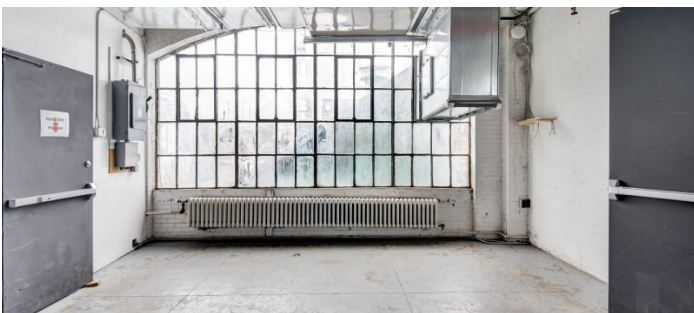

8005

Bronx

 LOCATION

Bronx, NY 10474

 CATEGORIES

* In the Zone, Event Space, Roof Top, Warehouse /
Factory / Industrial

 TAGS

Bathroom, City View, Distressed Patina, Empty,
Exposed Beam, Exposed Brick, Raw Industrial, Rooftop,
Skylight, Staircase

Notes

Industrial warehouse space in Bronx, NY with rooftop.

ROOFTOP (OLDER PHOTOS)

EXTERIOR