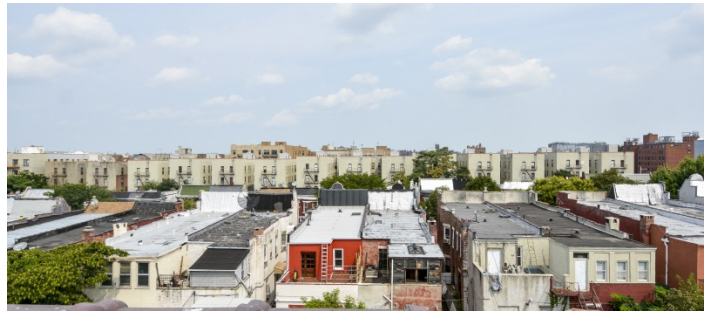

8005

Bronx

 LOCATION

Bronx, NY 10474

 CATEGORIES

* In the Zone, Event Space, Roof Top, Warehouse /
Factory / Industrial

 TAGS

Bathroom, City View, Distressed Patina, Empty,
Exposed Beam, Exposed Brick, Raw Industrial, Rooftop,
Skylight, Staircase

Notes

Industrial warehouse space in Bronx, NY with rooftop.

ROOFTOP (OLDER PHOTOS)

EXTERIOR