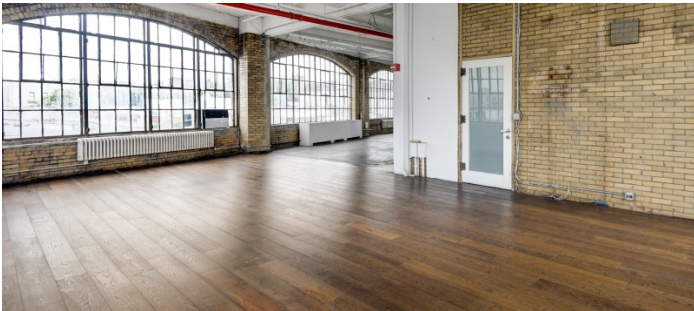

8005

Bronx

 LOCATION

Bronx, NY 10474

 CATEGORIES

* In the Zone, Event Space, Roof Top, Warehouse /
Factory / Industrial

 TAGS

Bathroom, City View, Distressed Patina, Empty,
Exposed Beam, Exposed Brick, Raw Industrial, Rooftop,
Skylight, Staircase

Notes

Industrial warehouse space in Bronx, NY with rooftop.

ROOFTOP (OLDER PHOTOS)

EXTERIOR