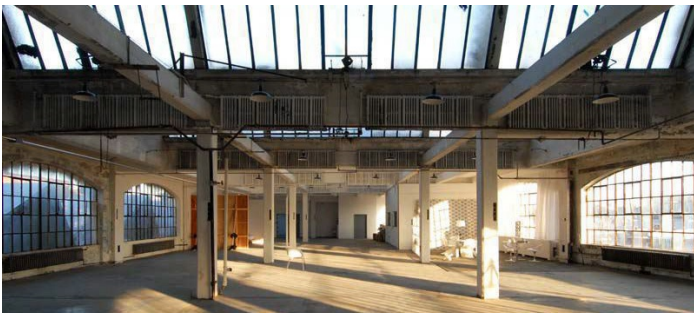

8005

Bronx

 LOCATION

Bronx, NY 10474

 CATEGORIES

* In the Zone, Event Space, Roof Top, Warehouse /
Factory / Industrial

 TAGS

Bathroom, City View, Distressed Patina, Empty,
Exposed Beam, Exposed Brick, Raw Industrial, Rooftop,
Skylight, Staircase

Notes

Industrial warehouse space in Bronx, NY with rooftop.

ROOFTOP (OLDER PHOTOS)

EXTERIOR