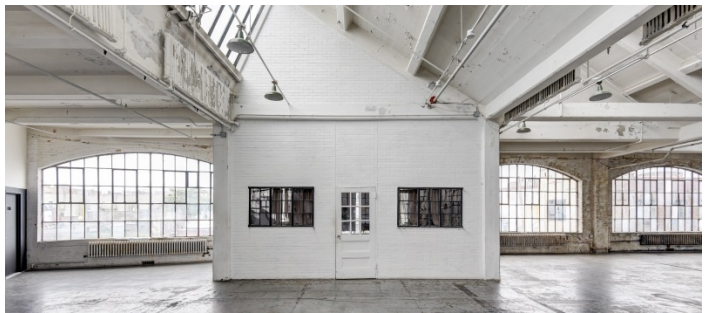

8005

Bronx

 LOCATION

Bronx, NY 10474

 CATEGORIES

* In the Zone, Event Space, Roof Top, Warehouse /
Factory / Industrial

 TAGS

Bathroom, City View, Distressed Patina, Empty,
Exposed Beam, Exposed Brick, Raw Industrial, Rooftop,
Skylight, Staircase

Notes

Industrial warehouse space in Bronx, NY with rooftop.

ROOFTOP (OLDER PHOTOS)

EXTERIOR