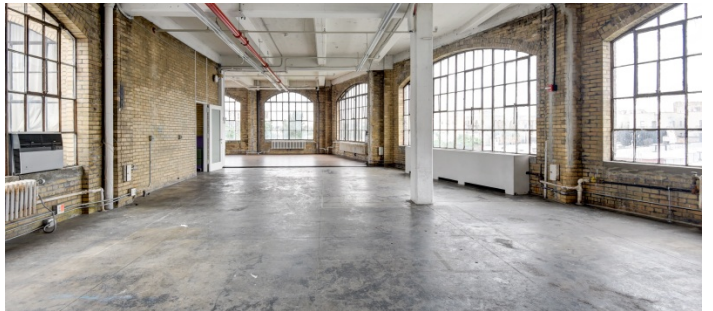

8005

Bronx

 LOCATION

Bronx, NY 10474

 CATEGORIES

* In the Zone, Event Space, Roof Top, Warehouse /
Factory / Industrial

 TAGS

Bathroom, City View, Distressed Patina, Empty,
Exposed Beam, Exposed Brick, Raw Industrial, Rooftop,
Skylight, Staircase

Notes

Industrial warehouse space in Bronx, NY with rooftop.

ROOFTOP (OLDER PHOTOS)

EXTERIOR