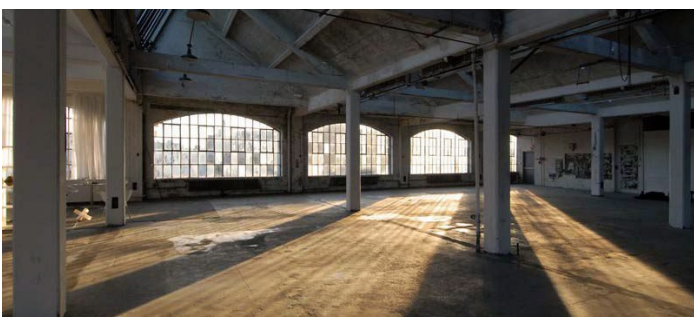

8005

Bronx

 LOCATION

Bronx, NY 10474

 CATEGORIES

* In the Zone, Event Space, Roof Top, Warehouse /
Factory / Industrial

 TAGS

Bathroom, City View, Distressed Patina, Empty,
Exposed Beam, Exposed Brick, Raw Industrial, Rooftop,
Skylight, Staircase

Notes

Industrial warehouse space in Bronx, NY with rooftop.

ROOFTOP (OLDER PHOTOS)

EXTERIOR