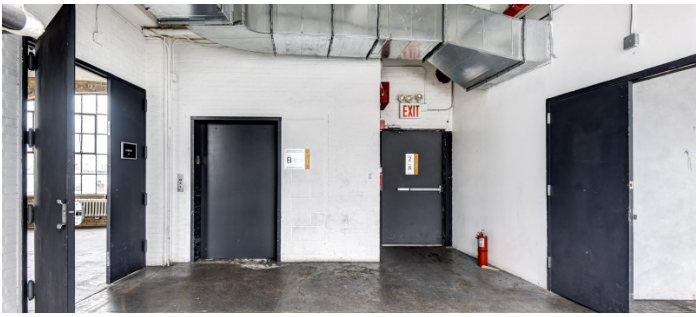

8005

Bronx

 LOCATION

Bronx, NY 10474

 CATEGORIES

* In the Zone, Event Space, Roof Top, Warehouse /
Factory / Industrial

 TAGS

Bathroom, City View, Distressed Patina, Empty,
Exposed Beam, Exposed Brick, Raw Industrial, Rooftop,
Skylight, Staircase

Notes

Industrial warehouse space in Bronx, NY with rooftop.

ROOFTOP (OLDER PHOTOS)

EXTERIOR