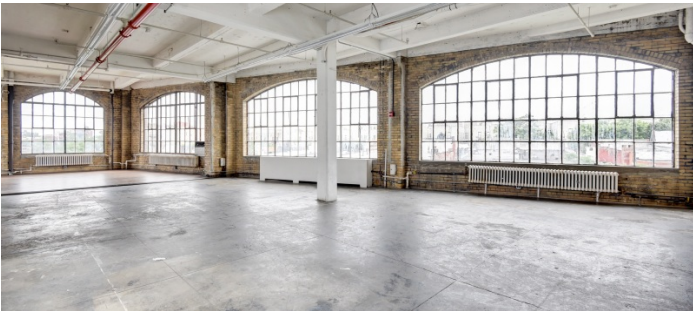

8005

Bronx

 LOCATION

Bronx, NY 10474

 CATEGORIES

* In the Zone, Event Space, Roof Top, Warehouse /
Factory / Industrial

 TAGS

Bathroom, City View, Distressed Patina, Empty,
Exposed Beam, Exposed Brick, Raw Industrial, Rooftop,
Skylight, Staircase

Notes

Industrial warehouse space in Bronx, NY with rooftop.

ROOFTOP (OLDER PHOTOS)

EXTERIOR