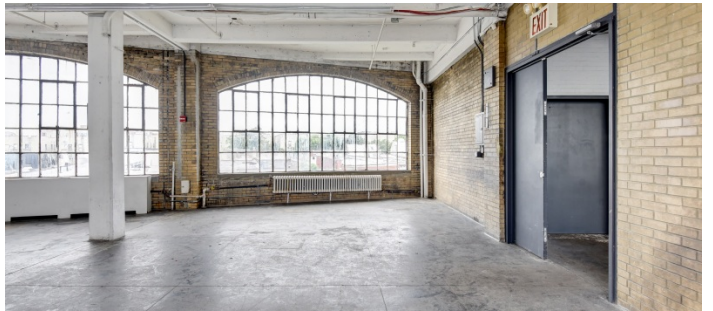

8005

Bronx

 LOCATION

Bronx, NY 10474

 CATEGORIES

* In the Zone, Event Space, Roof Top, Warehouse /
Factory / Industrial

 TAGS

Bathroom, City View, Distressed Patina, Empty,
Exposed Beam, Exposed Brick, Raw Industrial, Rooftop,
Skylight, Staircase

Notes

Industrial warehouse space in Bronx, NY with rooftop.

ROOFTOP (OLDER PHOTOS)

EXTERIOR