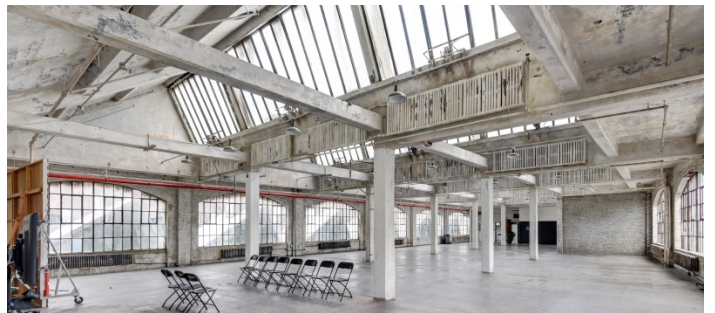

8005

Bronx

 LOCATION

Bronx, NY 10474

 CATEGORIES

* In the Zone, Event Space, Roof Top, Warehouse /
Factory / Industrial

 TAGS

Bathroom, City View, Distressed Patina, Empty,
Exposed Beam, Exposed Brick, Raw Industrial, Rooftop,
Skylight, Staircase

Notes

Industrial warehouse space in Bronx, NY with rooftop.

ROOFTOP (OLDER PHOTOS)

EXTERIOR