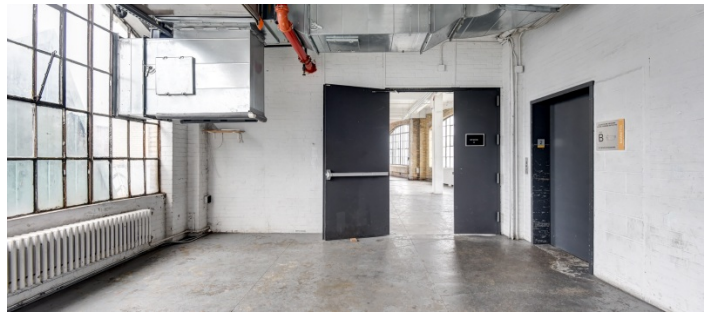

8005

Bronx

 LOCATION

Bronx, NY 10474

 CATEGORIES

* In the Zone, Event Space, Roof Top, Warehouse /
Factory / Industrial

 TAGS

Bathroom, City View, Distressed Patina, Empty,
Exposed Beam, Exposed Brick, Raw Industrial, Rooftop,
Skylight, Staircase

Notes

Industrial warehouse space in Bronx, NY with rooftop.

ROOFTOP (OLDER PHOTOS)

EXTERIOR