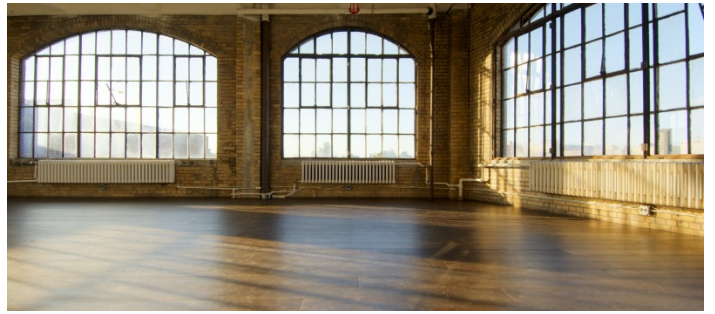

8005

Bronx

 LOCATION

Bronx, NY 10474

 CATEGORIES

* In the Zone, Event Space, Roof Top, Warehouse /
Factory / Industrial

 TAGS

Bathroom, City View, Distressed Patina, Empty,
Exposed Beam, Exposed Brick, Raw Industrial, Rooftop,
Skylight, Staircase

Notes

Industrial warehouse space in Bronx, NY with rooftop.

ROOFTOP (OLDER PHOTOS)

EXTERIOR