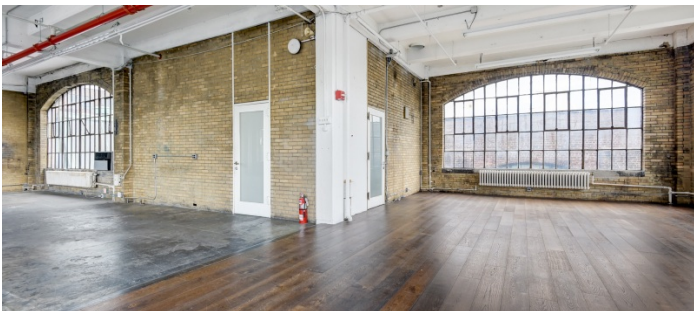

8005

Bronx

 LOCATION

Bronx, NY 10474

 CATEGORIES

* In the Zone, Event Space, Roof Top, Warehouse /
Factory / Industrial

 TAGS

Bathroom, City View, Distressed Patina, Empty,
Exposed Beam, Exposed Brick, Raw Industrial, Rooftop,
Skylight, Staircase

Notes

Industrial warehouse space in Bronx, NY with rooftop.

ROOFTOP (OLDER PHOTOS)

EXTERIOR