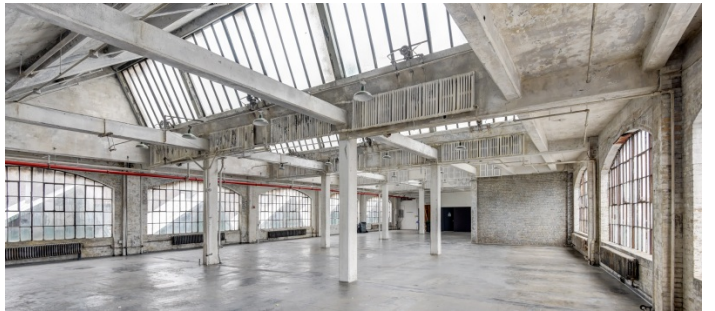

8005

Bronx

 LOCATION

Bronx, NY 10474

 CATEGORIES

* In the Zone, Event Space, Roof Top, Warehouse /
Factory / Industrial

 TAGS

Bathroom, City View, Distressed Patina, Empty,
Exposed Beam, Exposed Brick, Raw Industrial, Rooftop,
Skylight, Staircase

Notes

Industrial warehouse space in Bronx, NY with rooftop.

ROOFTOP (OLDER PHOTOS)

EXTERIOR