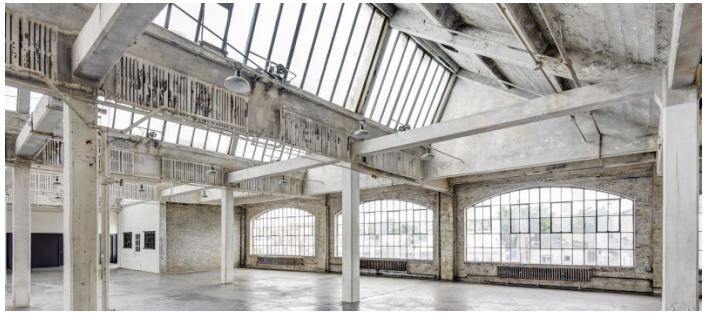

8005

Bronx

 LOCATION

Bronx, NY 10474

 CATEGORIES

* In the Zone, Event Space, Roof Top, Warehouse /
Factory / Industrial

 TAGS

Bathroom, City View, Distressed Patina, Empty,
Exposed Beam, Exposed Brick, Raw Industrial, Rooftop,
Skylight, Staircase

Notes

Industrial warehouse space in Bronx, NY with rooftop.

ROOFTOP (OLDER PHOTOS)

EXTERIOR