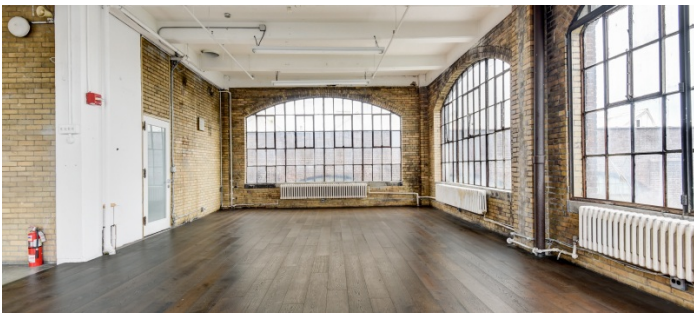

8005

Bronx

 LOCATION

Bronx, NY 10474

 CATEGORIES

* In the Zone, Event Space, Roof Top, Warehouse /
Factory / Industrial

 TAGS

Bathroom, City View, Distressed Patina, Empty,
Exposed Beam, Exposed Brick, Raw Industrial, Rooftop,
Skylight, Staircase

Notes

Industrial warehouse space in Bronx, NY with rooftop.

ROOFTOP (OLDER PHOTOS)

EXTERIOR