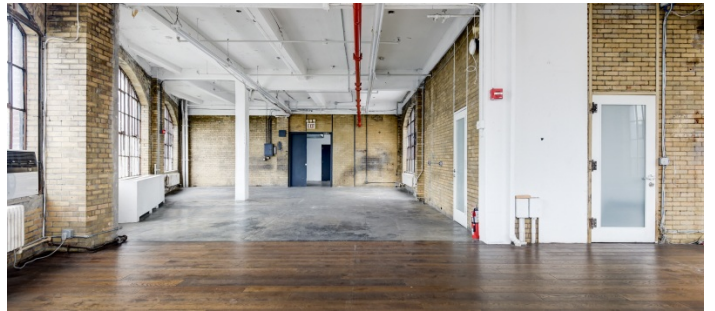

8005

Bronx

 LOCATION

Bronx, NY 10474

 CATEGORIES

* In the Zone, Event Space, Roof Top, Warehouse /
Factory / Industrial

 TAGS

Bathroom, City View, Distressed Patina, Empty,
Exposed Beam, Exposed Brick, Raw Industrial, Rooftop,
Skylight, Staircase

Notes

Industrial warehouse space in Bronx, NY with rooftop.

ROOFTOP (OLDER PHOTOS)

EXTERIOR