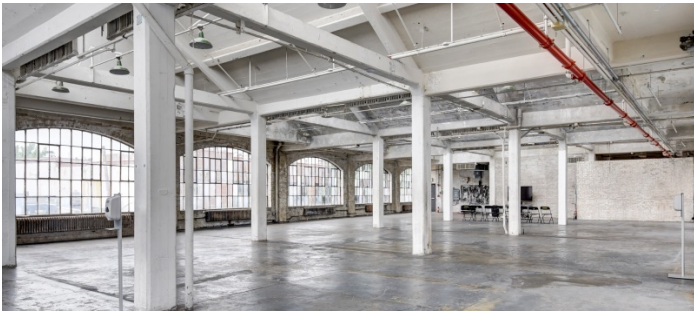

8005

Bronx

 LOCATION

Bronx, NY 10474

 CATEGORIES

* In the Zone, Event Space, Roof Top, Warehouse /
Factory / Industrial

 TAGS

Bathroom, City View, Distressed Patina, Empty,
Exposed Beam, Exposed Brick, Raw Industrial, Rooftop,
Skylight, Staircase

Notes

Industrial warehouse space in Bronx, NY with rooftop.

ROOFTOP (OLDER PHOTOS)

EXTERIOR