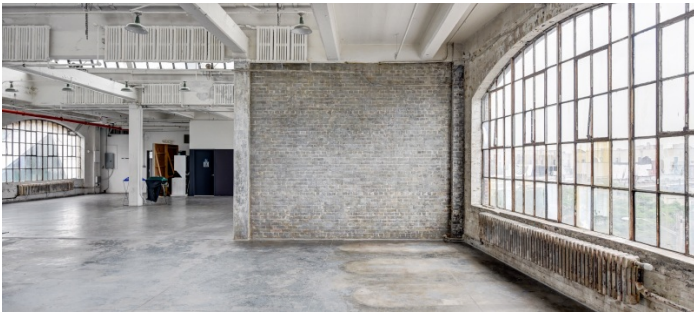

8005

Bronx

 LOCATION

Bronx, NY 10474

 CATEGORIES

* In the Zone, Event Space, Roof Top, Warehouse /
Factory / Industrial

 TAGS

Bathroom, City View, Distressed Patina, Empty,
Exposed Beam, Exposed Brick, Raw Industrial, Rooftop,
Skylight, Staircase

Notes

Industrial warehouse space in Bronx, NY with rooftop.

ROOFTOP (OLDER PHOTOS)

EXTERIOR