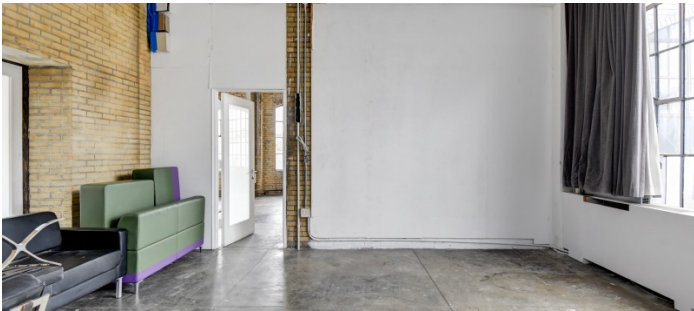

8005

Bronx

 LOCATION

Bronx, NY 10474

 CATEGORIES

* In the Zone, Event Space, Roof Top, Warehouse /
Factory / Industrial

 TAGS

Bathroom, City View, Distressed Patina, Empty,
Exposed Beam, Exposed Brick, Raw Industrial, Rooftop,
Skylight, Staircase

Notes

Industrial warehouse space in Bronx, NY with rooftop.

ROOFTOP (OLDER PHOTOS)

EXTERIOR