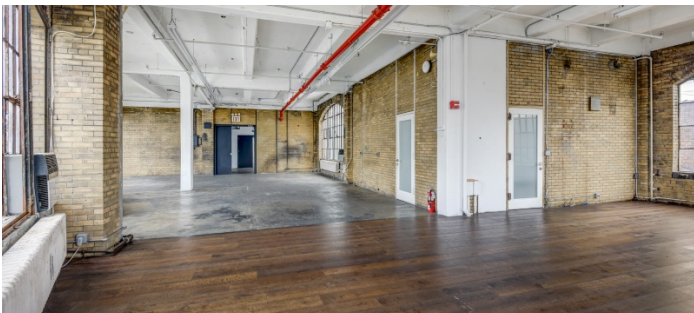

8005

Bronx

 LOCATION

Bronx, NY 10474

 CATEGORIES

* In the Zone, Event Space, Roof Top, Warehouse /
Factory / Industrial

 TAGS

Bathroom, City View, Distressed Patina, Empty,
Exposed Beam, Exposed Brick, Raw Industrial, Rooftop,
Skylight, Staircase

Notes

Industrial warehouse space in Bronx, NY with rooftop.

ROOFTOP (OLDER PHOTOS)

EXTERIOR