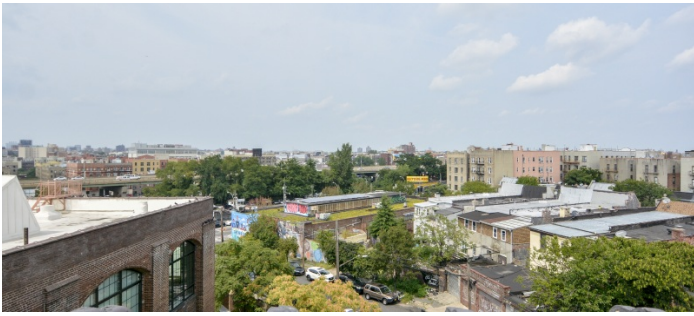

8005

Bronx

 LOCATION

Bronx, NY 10474

 CATEGORIES

* In the Zone, Event Space, Roof Top, Warehouse /
Factory / Industrial

 TAGS

Bathroom, City View, Distressed Patina, Empty,
Exposed Beam, Exposed Brick, Raw Industrial, Rooftop,
Skylight, Staircase

Notes

Industrial warehouse space in Bronx, NY with rooftop.

ROOFTOP (OLDER PHOTOS)

EXTERIOR