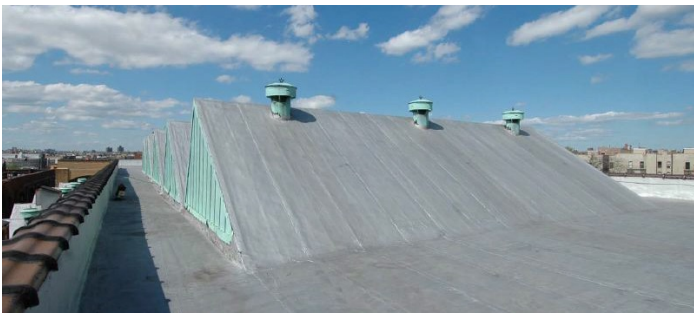

8005

Bronx

 LOCATION

Bronx, NY 10474

 CATEGORIES

* In the Zone, Event Space, Roof Top, Warehouse /
Factory / Industrial

 TAGS

Bathroom, City View, Distressed Patina, Empty,
Exposed Beam, Exposed Brick, Raw Industrial, Rooftop,
Skylight, Staircase

Notes

Industrial warehouse space in Bronx, NY with rooftop.

ROOFTOP (OLDER PHOTOS)

EXTERIOR