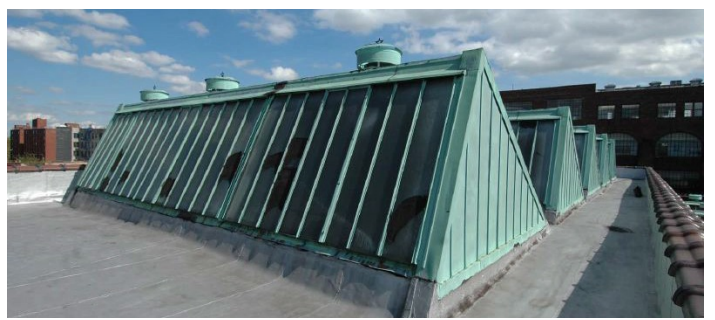

8005

Bronx

 LOCATION

Bronx, NY 10474

 CATEGORIES

* In the Zone, Event Space, Roof Top, Warehouse /
Factory / Industrial

 TAGS

Bathroom, City View, Distressed Patina, Empty,
Exposed Beam, Exposed Brick, Raw Industrial, Rooftop,
Skylight, Staircase

Notes

Industrial warehouse space in Bronx, NY with rooftop.

ROOFTOP (OLDER PHOTOS)

EXTERIOR