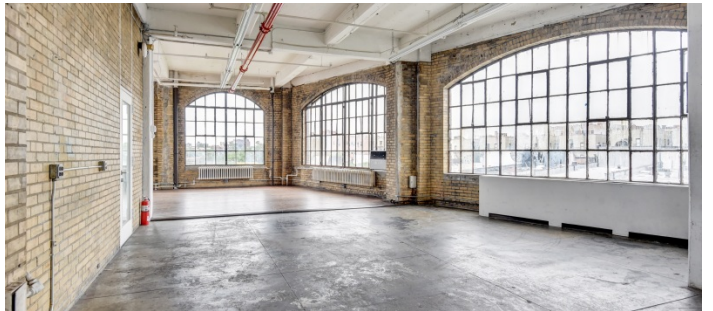

8005

Bronx

 LOCATION

Bronx, NY 10474

 CATEGORIES

* In the Zone, Event Space, Roof Top, Warehouse /
Factory / Industrial

 TAGS

Bathroom, City View, Distressed Patina, Empty,
Exposed Beam, Exposed Brick, Raw Industrial, Rooftop,
Skylight, Staircase

Notes

Industrial warehouse space in Bronx, NY with rooftop.

ROOFTOP (OLDER PHOTOS)

EXTERIOR