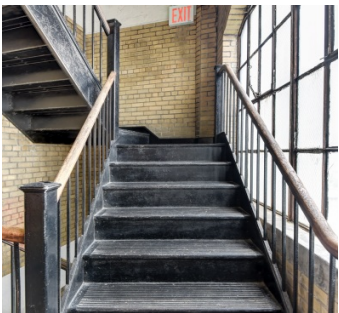

8005

Bronx

 LOCATION

Bronx, NY 10474

 CATEGORIES

* In the Zone, Event Space, Roof Top, Warehouse /
Factory / Industrial

 TAGS

Bathroom, City View, Distressed Patina, Empty,
Exposed Beam, Exposed Brick, Raw Industrial, Rooftop,
Skylight, Staircase

Notes

Industrial warehouse space in Bronx, NY with rooftop.

ROOFTOP (OLDER PHOTOS)

EXTERIOR