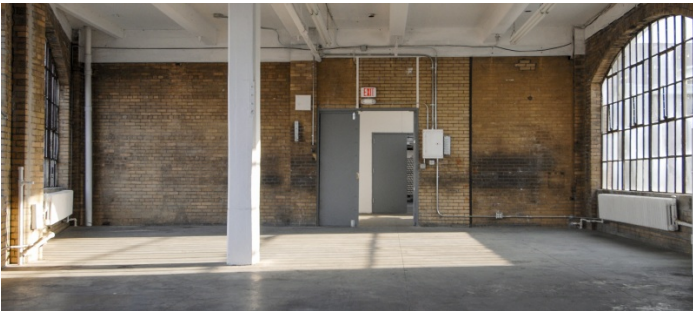

8005

Bronx

 LOCATION

Bronx, NY 10474

 CATEGORIES

* In the Zone, Event Space, Roof Top, Warehouse /
Factory / Industrial

 TAGS

Bathroom, City View, Distressed Patina, Empty,
Exposed Beam, Exposed Brick, Raw Industrial, Rooftop,
Skylight, Staircase

Notes

Industrial warehouse space in Bronx, NY with rooftop.

ROOFTOP (OLDER PHOTOS)

EXTERIOR