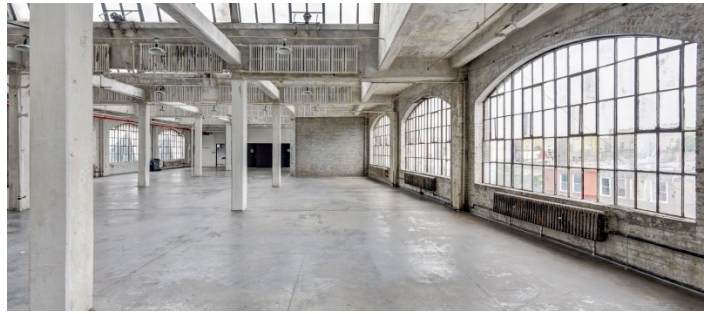

8005

Bronx

 LOCATION

Bronx, NY 10474

 CATEGORIES

* In the Zone, Event Space, Roof Top, Warehouse /
Factory / Industrial

 TAGS

Bathroom, City View, Distressed Patina, Empty,
Exposed Beam, Exposed Brick, Raw Industrial, Rooftop,
Skylight, Staircase

Notes

Industrial warehouse space in Bronx, NY with rooftop.

ROOFTOP (OLDER PHOTOS)

EXTERIOR