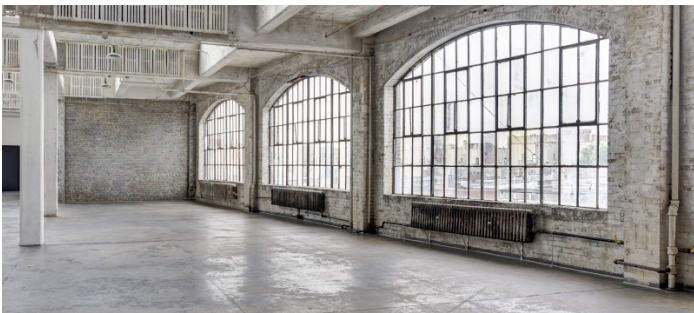

8005

Bronx

 LOCATION

Bronx, NY 10474

 CATEGORIES

* In the Zone, Event Space, Roof Top, Warehouse /
Factory / Industrial

 TAGS

Bathroom, City View, Distressed Patina, Empty,
Exposed Beam, Exposed Brick, Raw Industrial, Rooftop,
Skylight, Staircase

Notes

Industrial warehouse space in Bronx, NY with rooftop.

ROOFTOP (OLDER PHOTOS)

EXTERIOR