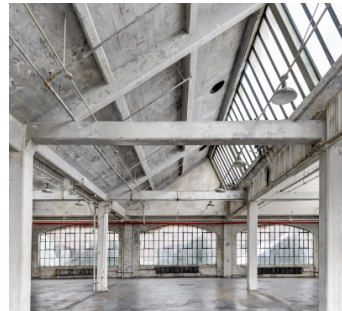

8005

Bronx

 LOCATION

Bronx, NY 10474

 CATEGORIES

* In the Zone, Event Space, Roof Top, Warehouse /
Factory / Industrial

 TAGS

Bathroom, City View, Distressed Patina, Empty,
Exposed Beam, Exposed Brick, Raw Industrial, Rooftop,
Skylight, Staircase

Notes

Industrial warehouse space in Bronx, NY with rooftop.

ROOFTOP (OLDER PHOTOS)

EXTERIOR