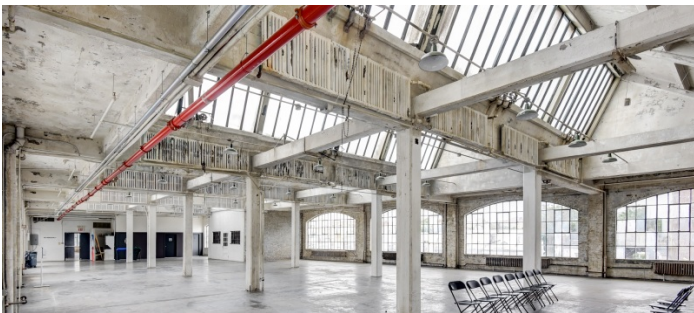

8005

Bronx

 LOCATION

Bronx, NY 10474

 CATEGORIES

* In the Zone, Event Space, Roof Top, Warehouse /
Factory / Industrial

 TAGS

Bathroom, City View, Distressed Patina, Empty,
Exposed Beam, Exposed Brick, Raw Industrial, Rooftop,
Skylight, Staircase

Notes

Industrial warehouse space in Bronx, NY with rooftop.

ROOFTOP (OLDER PHOTOS)

EXTERIOR