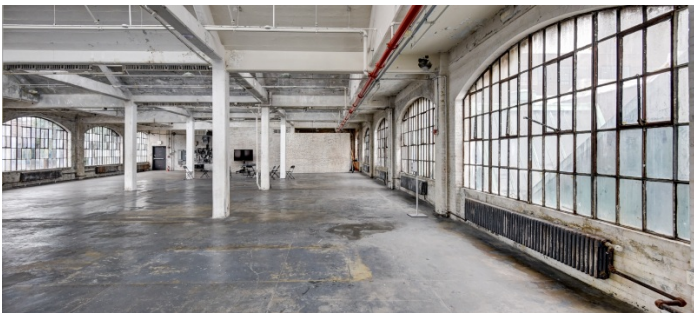

8005

Bronx

 LOCATION

Bronx, NY 10474

 CATEGORIES

* In the Zone, Event Space, Roof Top, Warehouse /
Factory / Industrial

 TAGS

Bathroom, City View, Distressed Patina, Empty,
Exposed Beam, Exposed Brick, Raw Industrial, Rooftop,
Skylight, Staircase

Notes

Industrial warehouse space in Bronx, NY with rooftop.

ROOFTOP (OLDER PHOTOS)

EXTERIOR