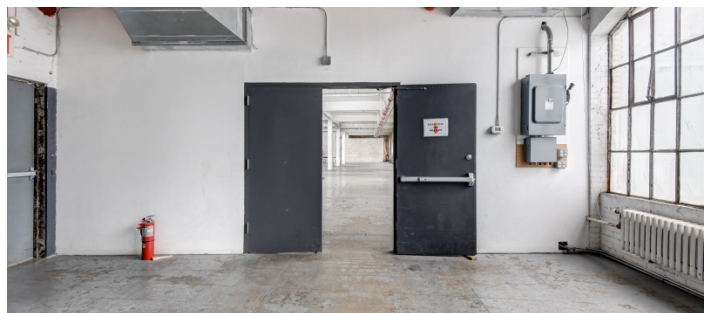

8005

Bronx

 LOCATION

Bronx, NY 10474

 CATEGORIES

* In the Zone, Event Space, Roof Top, Warehouse /
Factory / Industrial

 TAGS

Bathroom, City View, Distressed Patina, Empty,
Exposed Beam, Exposed Brick, Raw Industrial, Rooftop,
Skylight, Staircase

Notes

Industrial warehouse space in Bronx, NY with rooftop.

ROOFTOP (OLDER PHOTOS)

EXTERIOR