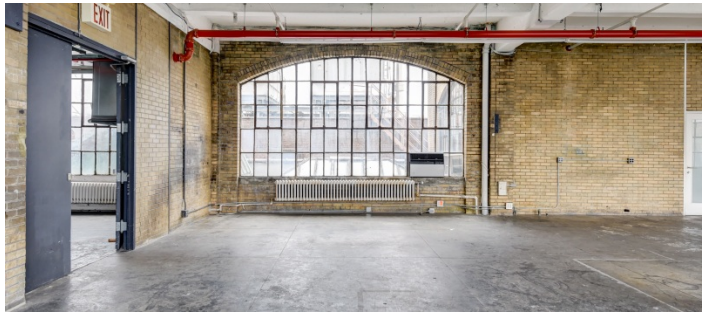

8005

Bronx

 LOCATION

Bronx, NY 10474

 CATEGORIES

* In the Zone, Event Space, Roof Top, Warehouse /
Factory / Industrial

 TAGS

Bathroom, City View, Distressed Patina, Empty,
Exposed Beam, Exposed Brick, Raw Industrial, Rooftop,
Skylight, Staircase

Notes

Industrial warehouse space in Bronx, NY with rooftop.

ROOFTOP (OLDER PHOTOS)

EXTERIOR