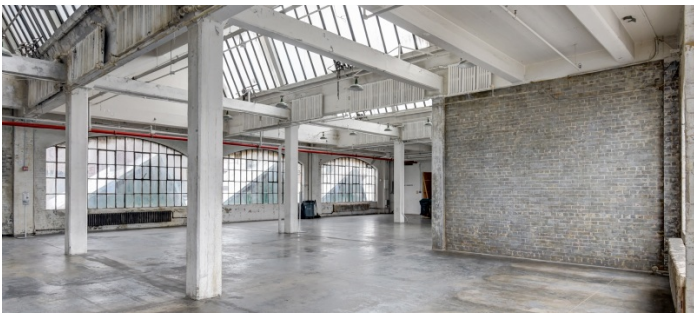

8005

Bronx

 LOCATION

Bronx, NY 10474

 CATEGORIES

* In the Zone, Event Space, Roof Top, Warehouse /
Factory / Industrial

 TAGS

Bathroom, City View, Distressed Patina, Empty,
Exposed Beam, Exposed Brick, Raw Industrial, Rooftop,
Skylight, Staircase

Notes

Industrial warehouse space in Bronx, NY with rooftop.

ROOFTOP (OLDER PHOTOS)

EXTERIOR