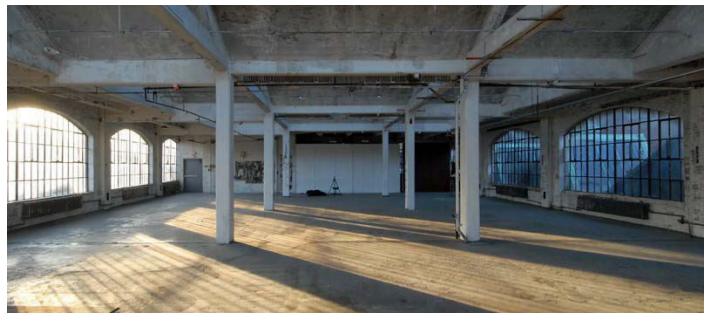

8005

Bronx

 LOCATION

Bronx, NY 10474

 CATEGORIES

* In the Zone, Event Space, Roof Top, Warehouse /
Factory / Industrial

 TAGS

Bathroom, City View, Distressed Patina, Empty,
Exposed Beam, Exposed Brick, Raw Industrial, Rooftop,
Skylight, Staircase

Notes

Industrial warehouse space in Bronx, NY with rooftop.

ROOFTOP (OLDER PHOTOS)

EXTERIOR