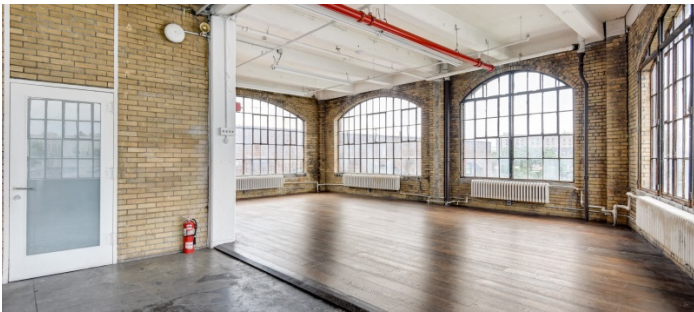

8005

Bronx

 LOCATION

Bronx, NY 10474

 CATEGORIES

* In the Zone, Event Space, Roof Top, Warehouse /
Factory / Industrial

 TAGS

Bathroom, City View, Distressed Patina, Empty,
Exposed Beam, Exposed Brick, Raw Industrial, Rooftop,
Skylight, Staircase

Notes

Industrial warehouse space in Bronx, NY with rooftop.

ROOFTOP (OLDER PHOTOS)

EXTERIOR