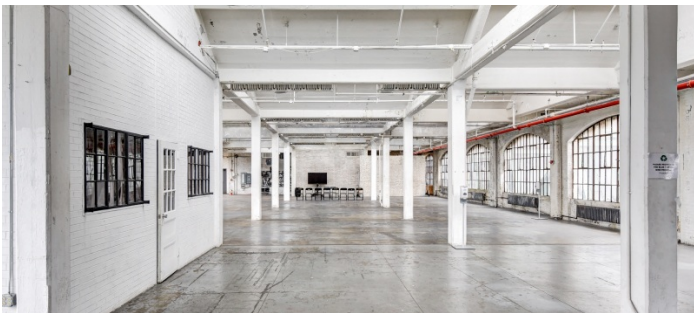

8005

Bronx

 LOCATION

Bronx, NY 10474

 CATEGORIES

* In the Zone, Event Space, Roof Top, Warehouse /
Factory / Industrial

 TAGS

Bathroom, City View, Distressed Patina, Empty,
Exposed Beam, Exposed Brick, Raw Industrial, Rooftop,
Skylight, Staircase

Notes

Industrial warehouse space in Bronx, NY with rooftop.

ROOFTOP (OLDER PHOTOS)

EXTERIOR