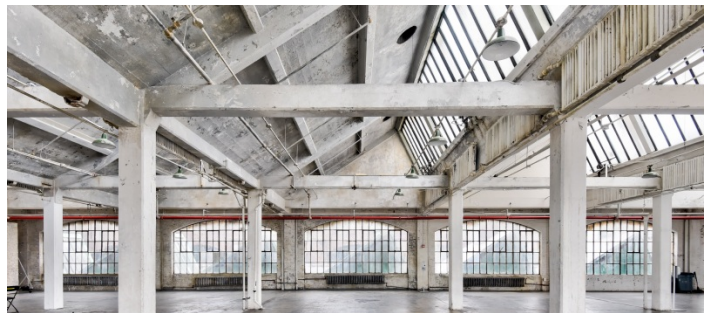

8005

Bronx

 LOCATION

Bronx, NY 10474

 CATEGORIES

* In the Zone, Event Space, Roof Top, Warehouse /
Factory / Industrial

 TAGS

Bathroom, City View, Distressed Patina, Empty,
Exposed Beam, Exposed Brick, Raw Industrial, Rooftop,
Skylight, Staircase

Notes

Industrial warehouse space in Bronx, NY with rooftop.

ROOFTOP (OLDER PHOTOS)

EXTERIOR