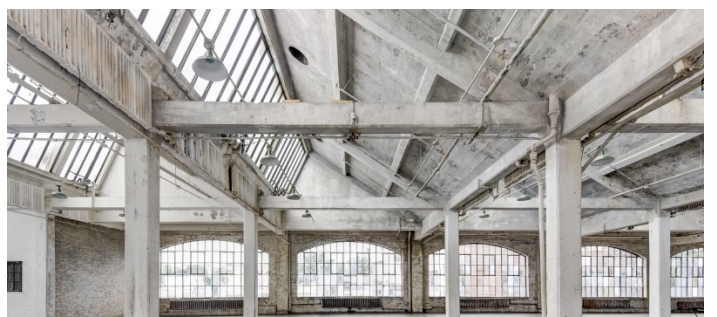

8005

Bronx

 LOCATION

Bronx, NY 10474

 CATEGORIES

* In the Zone, Event Space, Roof Top, Warehouse /
Factory / Industrial

 TAGS

Bathroom, City View, Distressed Patina, Empty,
Exposed Beam, Exposed Brick, Raw Industrial, Rooftop,
Skylight, Staircase

Notes

Industrial warehouse space in Bronx, NY with rooftop.

ROOFTOP (OLDER PHOTOS)

EXTERIOR