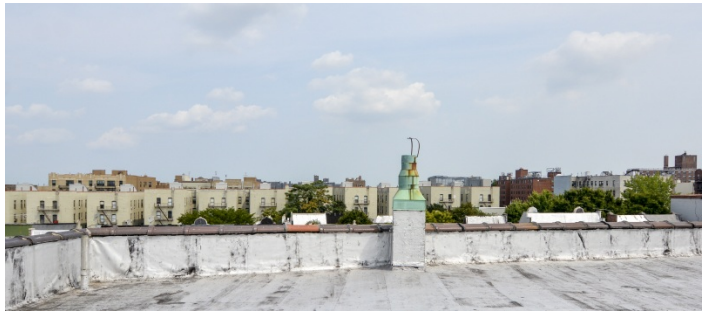

8005

Bronx

 LOCATION

Bronx, NY 10474

 CATEGORIES

* In the Zone, Event Space, Roof Top, Warehouse /
Factory / Industrial

 TAGS

Bathroom, City View, Distressed Patina, Empty,
Exposed Beam, Exposed Brick, Raw Industrial, Rooftop,
Skylight, Staircase

Notes

Industrial warehouse space in Bronx, NY with rooftop.

ROOFTOP (OLDER PHOTOS)

EXTERIOR