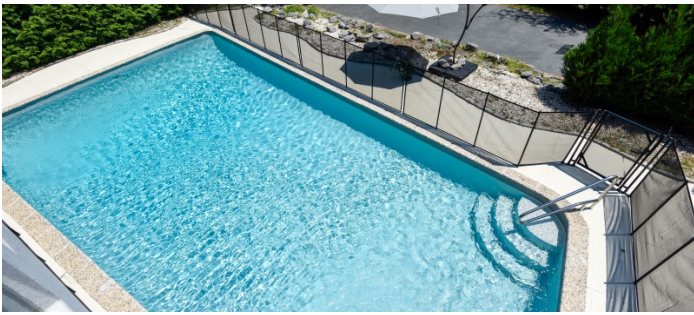

3781

Lawrence, Long Island

LOCATION

Lawrence, NY 11559

DISTANCE FROM NYC

30 miles

TAGS

Backyard Lawn, Balcony, Basketball, Bathroom, Bedroom, Fireplace, Floor to Ceiling Windows, Garage, Kitchen, Living Room, Modern Contemporary, Pool Outdoor, Staircase, Stone Wall, Terrace Patio, White Spaces, Wood Floor

SPECS

6,000 sq ft

1 acre

CATEGORIES

* In the Zone, House

Notes

Modernist mansion with minimalist decor and high ceilings.

Big side yard with pool and basketball court.

Fence around pool is easily removed.

Restrictions:

No shoots permitted on Sabbath (Fridays and Saturdays) unless special clearance approved.

No shoes inside (except talent for shooting) - crew must bring shoe covers/booties.

No nailing into walls. No painting of walls.

No picture animals.

POOL (FENCE AROUND POOL EASILY REMOVED)

BASKETBALL COURT