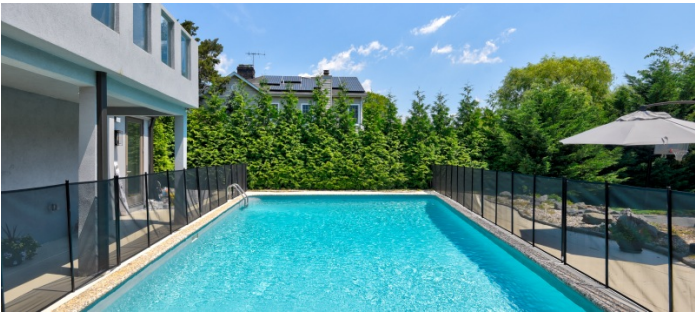

3781

Lawrence, Long Island

LOCATION

Lawrence, NY 11559

DISTANCE FROM NYC

30 miles

TAGS

Backyard Lawn, Balcony, Basketball, Bathroom, Bedroom, Fireplace, Floor to Ceiling Windows, Garage, Kitchen, Living Room, Modern Contemporary, Pool Outdoor, Staircase, Stone Wall, Terrace Patio, White Spaces, Wood Floor

SPECS

6,000 sq ft

1 acre

CATEGORIES

* In the Zone, House

Notes

Modernist mansion with minimalist decor and high ceilings.

Big side yard with pool and basketball court.

No nailing into walls. No painting of walls.

No picture animals.

POOL (FENCE AROUND POOL EASILY REMOVED)

BASKETBALL COURT