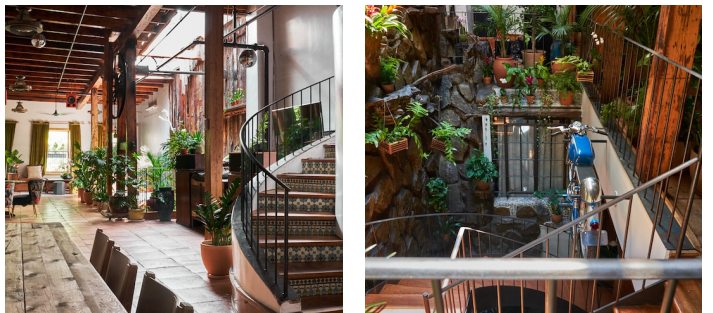

 LOCATION

New York, NY 10002

 SPECS

8,000 sq ft

1,200 sq ft rooftop

 TAGS

Bathroom, Bohemian, Deck, Eclectic Quirky, Exposed Beam, Fireplace, Kitchen, Living Room, Terrace Patio, White Brick Wall

 CATEGORIES

## Notes

Unique 8,000 square foot house over 3 floors on the Lower East Side. This loft style space features an upscale Mediterranean feel, exposed wood beams, tile floors, an open versatile layout, spiral staircase and tropical plants throughout.

There is a 1,200 square foot terrace deck with lounge and fireplace.

TERRACE DECK