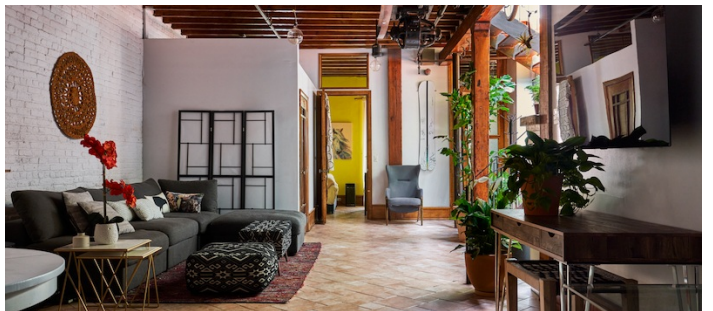

 LOCATION

New York, NY 10002

 SPECS

8,000 sq ft

1,200 sq ft rooftop

 TAGS

Bathroom, Bohemian, Deck, Eclectic Quirky, Exposed Beam, Fireplace, Kitchen, Living Room, Terrace Patio, White Brick Wall

 CATEGORIES

## Notes

Unique 8,000 square foot house over 3 floors on the Lower East Side. This loft style space features an upscale Mediterranean feel, exposed wood beams, tile floors, an open versatile layout, spiral staircase and tropical plants throughout.

There is a 1,200 square foot terrace deck with lounge and fireplace.

TERRACE DECK