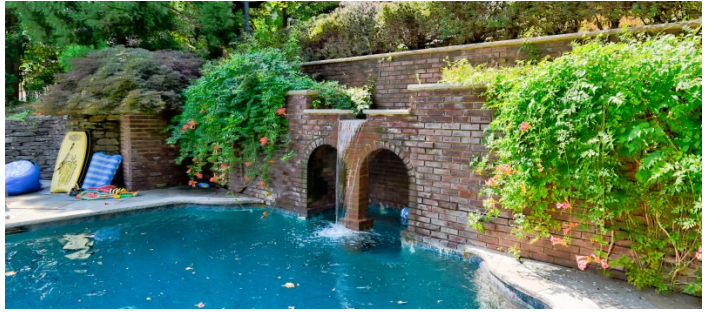

 LOCATION

Montclair, NJ 07042

 DISTANCE FROM NYC

21 miles

 TAGS

Backyard Lawn, Balcony, Bar, Bathroom, Bay Window, Bedroom, Billiard Table, Clawfoot Tub, Colorful, Deck, Fireplace, Garage, Jacuzzi, Kids Room, Kitchen, Living Room, Modern Contemporary, Ping Pong Table, Pool Outdoor, Porch, Sauna, Skylight, Staircase, Staircase Ext, Stone Wall, Suburban, Tennis Court, Terrace Patio, Traditional, Tudor, White Spaces, Wood Floor

 SPECS

6,281 sq ft

1.17 acres

9' ceiling height

 CATEGORIES

* In the Zone, Carriage House, House

Notes

Tudor house, 4 floors (includes walk-out basement), high ceilings, east facing, lots of light, pool, tennis court, indoor hot tub, winter NYC views on 3 floors, some views in summer from bedrooms, unoccupied and fully renovated carriage house with 1 bedroom, 2 bath.

On a hill, driveway can fit 12 cars.

Restrictions:

Areas of use must be determined in advance.

CARRIAGE HOUSE (OLDER PHOTOS WHEN EMPTY)

TENNIS COURT

GARAGE