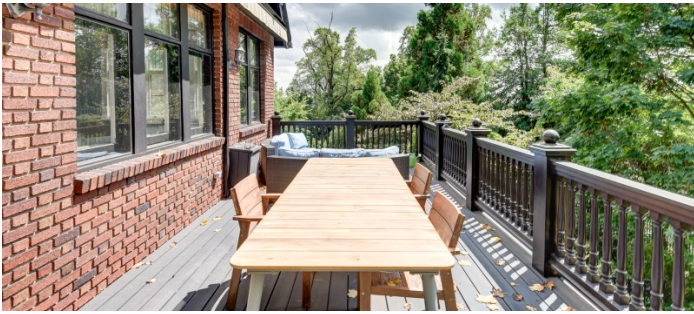

 LOCATION

Montclair, NJ 07042

 DISTANCE FROM NYC

21 miles

 TAGS

Backyard Lawn, Balcony, Bar, Bathroom, Bay Window, Bedroom, Billiard Table, Clawfoot Tub, Colorful, Deck, Fireplace, Garage, Jacuzzi, Kids Room, Kitchen, Living Room, Modern Contemporary, Ping Pong Table, Pool Outdoor, Porch, Sauna, Skylight, Staircase, Staircase Ext, Stone Wall, Suburban, Tennis Court, Terrace Patio, Traditional, Tudor, White Spaces, Wood Floor

 SPECS

6,281 sq ft

1.17 acres

9' ceiling height

 CATEGORIES

* In the Zone, Carriage House, House

Notes

Tudor house, 4 floors (includes walk-out basement), high ceilings, east facing, lots of light, pool, tennis court, indoor hot tub, winter NYC views on 3 floors, some views in summer from bedrooms, unoccupied and fully renovated carriage house with 1 bedroom, 2 bath.

On a hill, driveway can fit 12 cars.

Restrictions:

Areas of use must be determined in advance.

CARRIAGE HOUSE (OLDER PHOTOS WHEN EMPTY)

TENNIS COURT

GARAGE