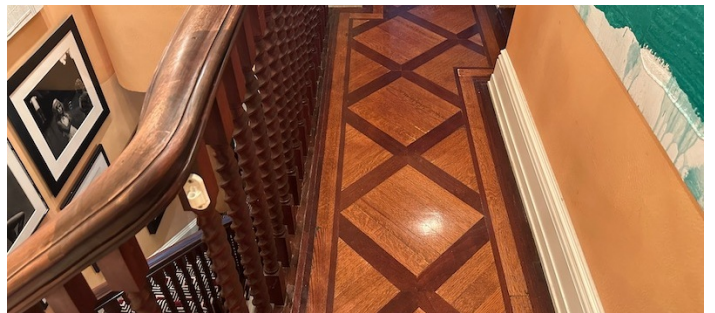

ENTRY AND PARLOR FLOOR

 LOCATION

New York, NY 10021

 CATEGORIES

* In the Zone, Apartment, Townhouse

 TAGS

Bathroom, Bedroom, Bohemian, City View, Clawfoot Tub, Elevator, Fireplace, Kitchen, Library Room, Living Room, Ornate, Parquet, Ping Pong Table, Stained Glass, Staircase, Traditional, Wallpaper, Wood Floor

Notes

Incredibly unique and beautiful townhouse on the Upper East Side, spans 4 floors and is 100 feet deep.

Features include soaring ceilings, large elevator and service stairway, incredible staircases, beautiful woodwork and mouldings, working wooden tub in the library, working "library ladder" in kitchen and 8 fireplaces. The book wallpaper is at the entry level with the elevator.

All artwork cleared for shoots.

EXTERIOR