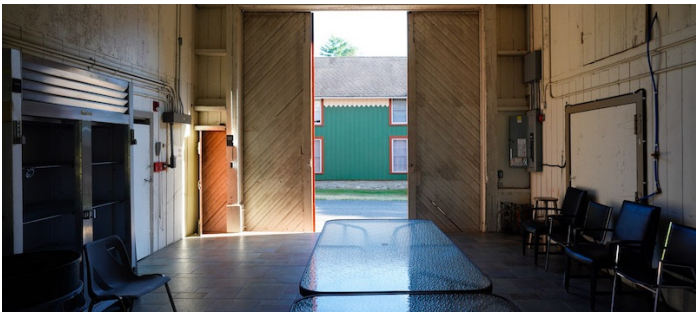

CATEGORIES

Barns, Church, Farm, House

TAGS

Backyard Lawn, Balcony, Barn, Bathroom, Bedroom, Colorful, Distressed Patina, Eclectic Quirky, Exposed Beam, Fields, Fireplace, Kitchen, Lake or Pond, Living Room, Porch, River Stream, Rustic, Staircase, Stone Wall, Terrace Patio, Traditional, Wallpaper, Wood Floor, Woods

Notes

220 acre estate with huge barn, fields, scenic views, and several historic homes.

Interior of main house (1st gallery below) has elegantly furnished interiors that are sometimes available.

Scouting recommended.

Crews can be accommodated in the bunk rooms.

Plenty of parking.

WOODS, FIELDS AND POND

CHURCH INTERIOR

DORM