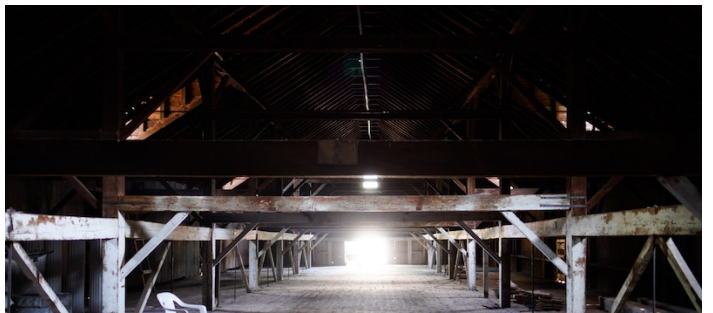

CATEGORIES

Barns, Church, Farm, House

TAGS

Backyard Lawn, Balcony, Barn, Bathroom, Bedroom, Colorful, Distressed Patina, Eclectic Quirky, Exposed Beam, Fields, Fireplace, Kitchen, Lake or Pond, Living Room, Porch, River Stream, Rustic, Staircase, Stone Wall, Terrace Patio, Traditional, Wallpaper, Wood Floor, Woods

Notes

220 acre estate with huge barn, fields, scenic views, and several historic homes.

Interior of main house (1st gallery below) has elegantly furnished interiors that are sometimes available.

Scouting recommended.

Crews can be accommodated in the bunk rooms.

Plenty of parking.

WOODS, FIELDS AND POND

CHURCH INTERIOR

DORM