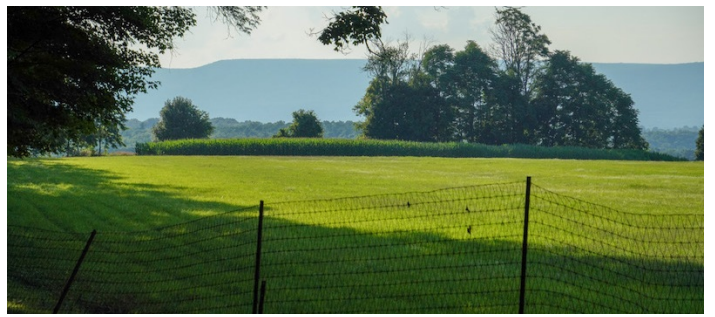

CATEGORIES

Barns, Church, Farm, House

TAGS

Backyard Lawn, Balcony, Barn, Bathroom, Bedroom, Colorful, Distressed Patina, Eclectic Quirky, Exposed Beam, Fields, Fireplace, Kitchen, Lake or Pond, Living Room, Porch, River Stream, Rustic, Staircase, Stone Wall, Terrace Patio, Traditional, Wallpaper, Wood Floor, Woods

Notes

220 acre estate with huge barn, fields, scenic views, and several historic homes.

Interior of main house (1st gallery below) has elegantly furnished interiors that are sometimes available.

Scouting recommended.

Crews can be accommodated in the bunk rooms.

Plenty of parking.

WOODS, FIELDS AND POND

CHURCH INTERIOR

DORM