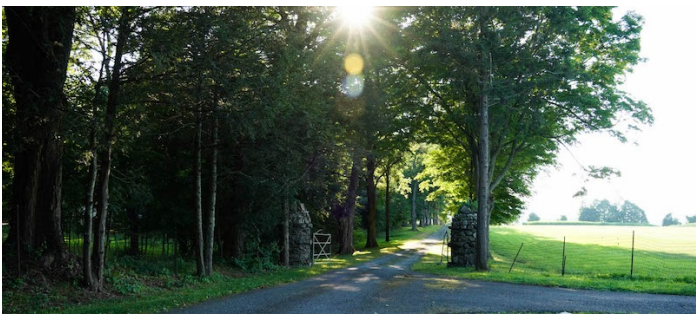

CATEGORIES

Barns, Church, Farm, House

TAGS

Backyard Lawn, Balcony, Barn, Bathroom, Bedroom, Colorful, Distressed Patina, Eclectic Quirky, Exposed Beam, Fields, Fireplace, Kitchen, Lake or Pond, Living Room, Porch, River Stream, Rustic, Staircase, Stone Wall, Terrace Patio, Traditional, Wallpaper, Wood Floor, Woods

Notes

220 acre estate with huge barn, fields, scenic views, and several historic homes.

Interior of main house (1st gallery below) has elegantly furnished interiors that are sometimes available.

Scouting recommended.

Crews can be accommodated in the bunk rooms.

Plenty of parking.

WOODS, FIELDS AND POND

CHURCH INTERIOR

DORM