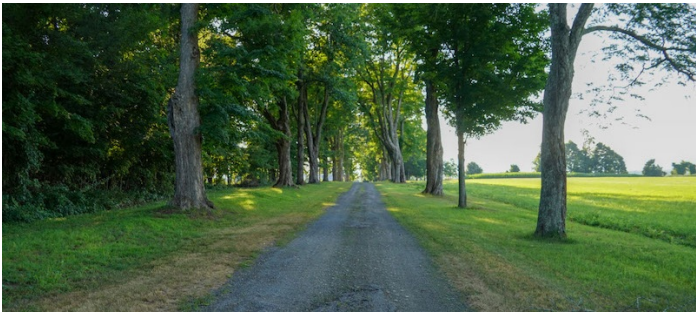

CATEGORIES

Barns, Church, Farm, House

TAGS

Backyard Lawn, Balcony, Barn, Bathroom, Bedroom, Colorful, Distressed Patina, Eclectic Quirky, Exposed Beam, Fields, Fireplace, Kitchen, Lake or Pond, Living Room, Porch, River Stream, Rustic, Staircase, Stone Wall, Terrace Patio, Traditional, Wallpaper, Wood Floor, Woods

Notes

220 acre estate with huge barn, fields, scenic views, and several historic homes.

Interior of main house (1st gallery below) has elegantly furnished interiors that are sometimes available.

Scouting recommended.

Crews can be accommodated in the bunk rooms.

Plenty of parking.

WOODS, FIELDS AND POND

CHURCH INTERIOR

DORM