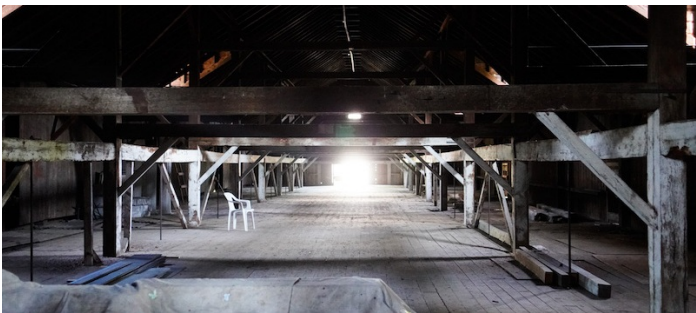

CATEGORIES

Barns, Church, Farm, House

TAGS

Backyard Lawn, Balcony, Barn, Bathroom, Bedroom, Colorful, Distressed Patina, Eclectic Quirky, Exposed Beam, Fields, Fireplace, Kitchen, Lake or Pond, Living Room, Porch, River Stream, Rustic, Staircase, Stone Wall, Terrace Patio, Traditional, Wallpaper, Wood Floor, Woods

Notes

220 acre estate with huge barn, fields, scenic views, and several historic homes.

Interior of main house (1st gallery below) has elegantly furnished interiors that are sometimes available.

Scouting recommended.

Crews can be accommodated in the bunk rooms.

Plenty of parking.

WOODS, FIELDS AND POND

CHURCH INTERIOR

DORM