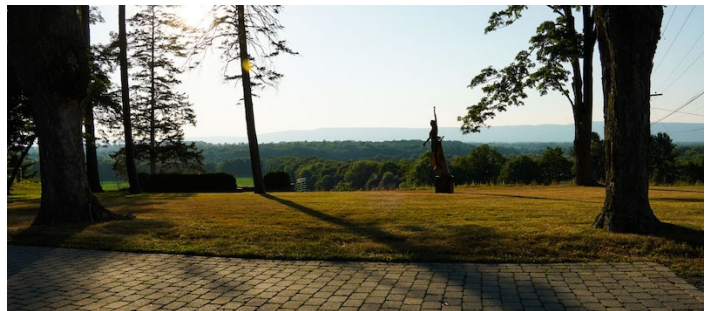

CATEGORIES

Barns, Church, Farm, House

TAGS

Backyard Lawn, Balcony, Barn, Bathroom, Bedroom, Colorful, Distressed Patina, Eclectic Quirky, Exposed Beam, Fields, Fireplace, Kitchen, Lake or Pond, Living Room, Porch, River Stream, Rustic, Staircase, Stone Wall, Terrace Patio, Traditional, Wallpaper, Wood Floor, Woods

Notes

220 acre estate with huge barn, fields, scenic views, and several historic homes.

Interior of main house (1st gallery below) has elegantly furnished interiors that are sometimes available.

Scouting recommended.

Crews can be accommodated in the bunk rooms.

Plenty of parking.

WOODS, FIELDS AND POND

CHURCH INTERIOR

DORM