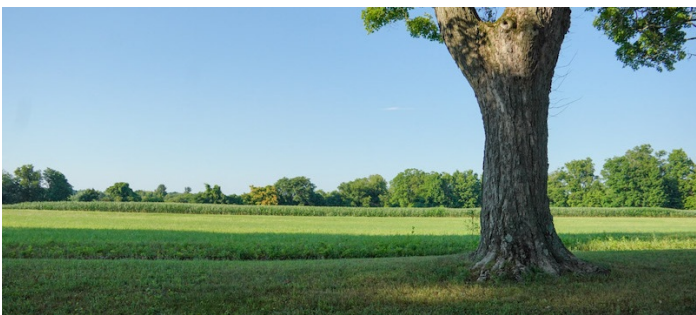

CATEGORIES

Barns, Church, Farm, House

TAGS

Backyard Lawn, Balcony, Barn, Bathroom, Bedroom, Colorful, Distressed Patina, Eclectic Quirky, Exposed Beam, Fields, Fireplace, Kitchen, Lake or Pond, Living Room, Porch, River Stream, Rustic, Staircase, Stone Wall, Terrace Patio, Traditional, Wallpaper, Wood Floor, Woods

Notes

220 acre estate with huge barn, fields, scenic views, and several historic homes.

Interior of main house (1st gallery below) has elegantly furnished interiors that are sometimes available.

Scouting recommended.

Crews can be accommodated in the bunk rooms.

Plenty of parking.

WOODS, FIELDS AND POND

CHURCH INTERIOR

DORM