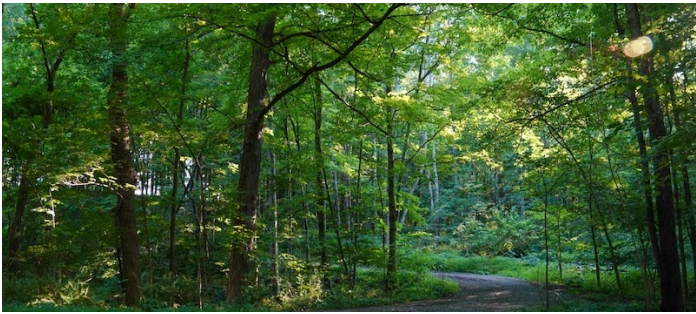

Notes

220 acre estate with huge barn, fields, scenic views, and several historic homes.

Interior of main house (1st gallery below) has elegantly furnished interiors that are sometimes available.

Scouting recommended.

Crews can be accommodated in the bunk rooms.

Plenty of parking.

WOODS, FIELDS AND POND

CHURCH INTERIOR

DORM