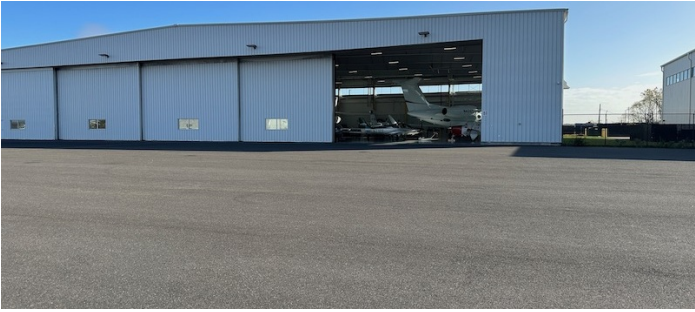

HANGAR EXTERIOR AND TARMAC - VIEW FULL DETAILS BELOW

 LOCATION

Farmingdale, NY 11735

 CATEGORIES

Airport / Bus / Train

 DISTANCE FROM NYC

40 miles

 TAGS

Modern Contemporary

Notes

Private jets, private hangar and private terminal.

Separate clearance required for each jet as well as use of hangar, tarmac and terminal.

Restrictions:

Shooting on runway requires additional level of permits.

HANGAR INTERIOR

TERMINAL EXTERIOR