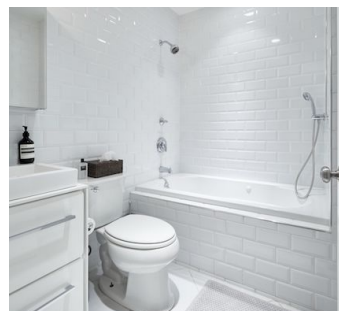

## Notes

Penthouse duplex in Tribeca with 800 square foot rooftop deck and downtown city views.

Upper floor floor has living room, kitchen with white marble island, TV room and a bathroom.

Lower floor has master bedroom, 2 kids bedrooms, home office area, bathrooms.