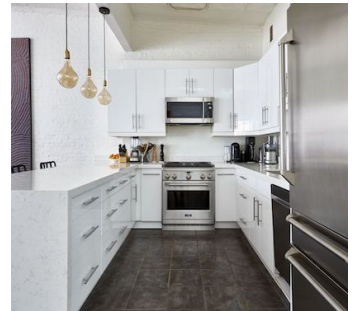

## Notes

Penthouse duplex in Tribeca with 800 square foot rooftop deck and downtown city views.

Upper floor floor has living room, kitchen with white marble island, TV room and a bathroom.

Lower floor has master bedroom, 2 kids bedrooms, home office area, bathrooms.