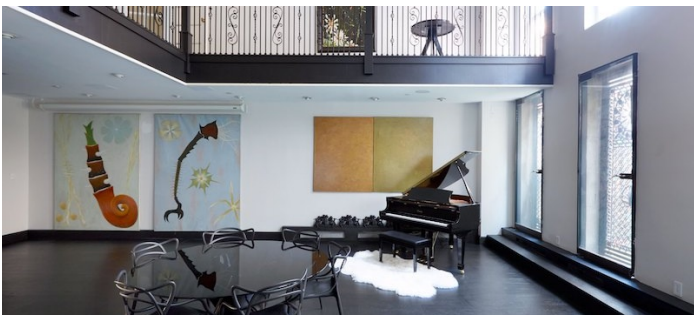

## TAGS

Bathroom, Bedroom, City View, Classic Grand, Floor to Ceiling Windows, Kitchen, Living Room, Modern Contemporary, Piano, Staircase, Terrace Patio, Wood Floor

## Notes

Once a theater and dance hall in 1905, this historic marvel with uniquely modern decor features oversized windows, regal ornate 24' ceilings, a crystal chandelier, wrap around mezzanine balcony, state-of-the-art lighting, 14' x 9' projector screen, and a private terrace patio.