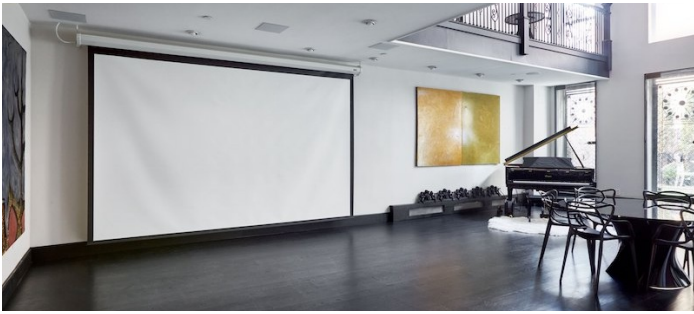

## Notes

Once a theater and dance hall in 1905, this historic marvel with uniquely modern decor features oversized windows, regal ornate 24' ceilings, a crystal chandelier, wrap around mezzanine balcony, state-of-the-art lighting, 14' x 9' projector screen, and a private terrace patio.