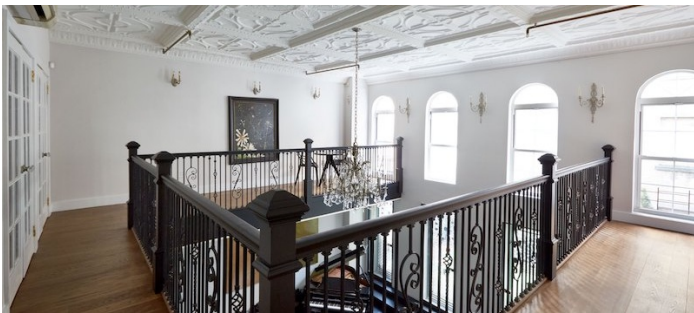

## TAGS

Bathroom, Bedroom, City View, Classic Grand, Floor to Ceiling Windows, Kitchen, Living Room, Modern Contemporary, Piano, Staircase, Terrace Patio, Wood Floor

## Notes

Once a theater and dance hall in 1905, this historic marvel with uniquely modern decor features oversized windows, regal ornate 24' ceilings, a crystal chandelier, wrap around mezzanine balcony, state-of-the-art lighting, 14' x 9' projector screen, and a private terrace patio.