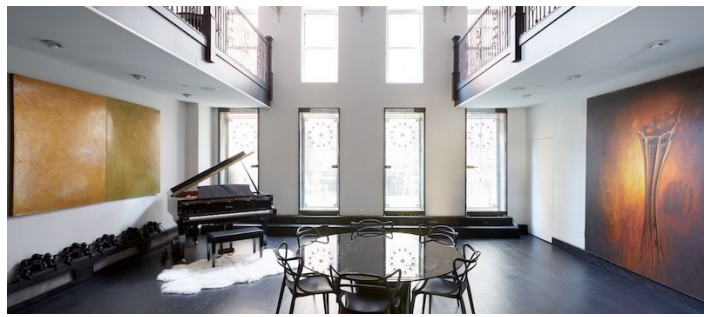

## TAGS

Bathroom, Bedroom, City View, Classic Grand, Floor to Ceiling Windows, Kitchen, Living Room, Modern Contemporary, Piano, Staircase, Terrace Patio, Wood Floor

## Notes

Once a theater and dance hall in 1905, this historic marvel with uniquely modern decor features oversized windows, regal ornate 24' ceilings, a crystal chandelier, wrap around mezzanine balcony, state-of-the-art lighting, 14' x 9' projector screen, and a private terrace patio.