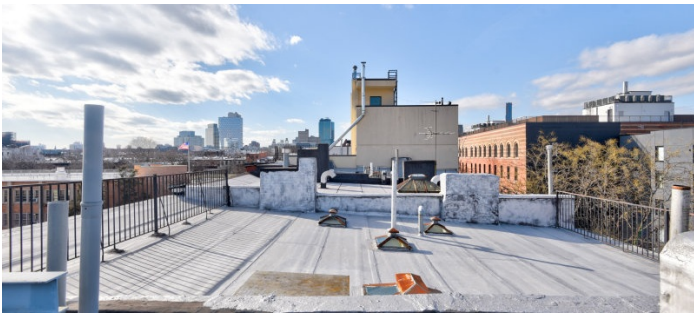

2215

Clinton Hill, Brooklyn

LOCATION

Brooklyn, NY 11238

SPECS

3,740 sq ft

10.4' ceiling height

TAGS

Balcony, Bathroom, Bedroom, City View, Clawfoot Tub, Colorful, Eclectic Quirky, Fence, Garden, Kids Room, Kitchen, Laundry Room, Library Room, Living Room, Modern Contemporary, Rooftop, Staircase, Stoop, Terrace Patio, White Spaces, Wood Floor

CATEGORIES

* In the Zone, Apartment, Brownstone, Townhouse

Notes

Print shoots only.

Five story townhouse in Brooklyn with colorful modern style.

Restrictions:

Basement is off limits.

No nailing into walls. No painting of walls.

2ND FLOOR

GARDEN LEVEL

EXTERIOR