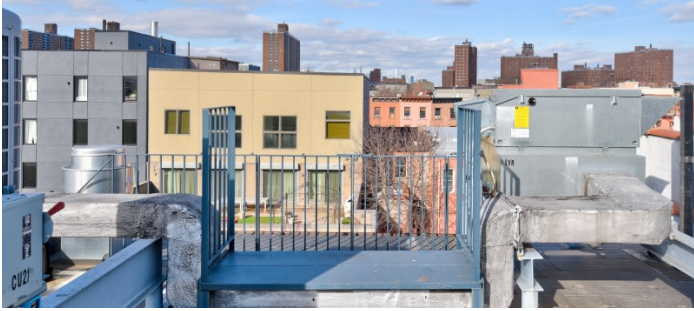

2215

Clinton Hill, Brooklyn

LOCATION

Brooklyn, NY 11238

SPECS

3,740 sq ft

10.4' ceiling height

TAGS

Balcony, Bathroom, Bedroom, City View, Clawfoot Tub, Colorful, Eclectic Quirky, Fence, Garden, Kids Room, Kitchen, Laundry Room, Library Room, Living Room, Modern Contemporary, Rooftop, Staircase, Stoop, Terrace Patio, White Spaces, Wood Floor

CATEGORIES

* In the Zone, Apartment, Brownstone, Townhouse

Notes

Print shoots only.

Five story townhouse in Brooklyn with colorful modern style.

Restrictions:

Basement is off limits.

No nailing into walls. No painting of walls.

2ND FLOOR

GARDEN LEVEL

EXTERIOR