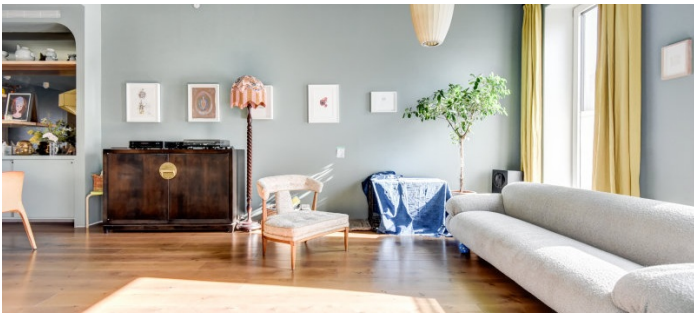

Balcony, Bathroom, Bedroom, City View, Clawfoot Tub, Colorful, Eclectic Quirky, Fence, Garden, Kids Room, Kitchen, Laundry Room, Library Room, Living Room, Modern Contemporary, Rooftop, Staircase, Stoop, Terrace Patio, White Spaces, Wood Floor

CATEGORIES

* In the Zone, Apartment, Brownstone, Townhouse

Notes

Print shoots only.

Five story townhouse in Brooklyn with colorful modern style.

Restrictions:

Basement is off limits.

No nailing into walls. No painting of walls.