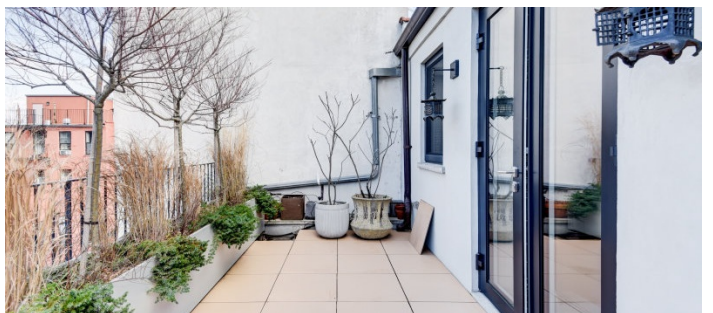

2215

Clinton Hill, Brooklyn

LOCATION

Brooklyn, NY 11238

SPECS

3,740 sq ft

10.4' ceiling height

TAGS

Balcony, Bathroom, Bedroom, City View, Clawfoot Tub, Colorful, Eclectic Quirky, Fence, Garden, Kids Room, Kitchen, Laundry Room, Library Room, Living Room, Modern Contemporary, Rooftop, Staircase, Stoop, Terrace Patio, White Spaces, Wood Floor

CATEGORIES

* In the Zone, Apartment, Brownstone, Townhouse

Notes

Print shoots only.

Five story townhouse in Brooklyn with colorful modern style.

Restrictions:

Basement is off limits.

No nailing into walls. No painting of walls.

2ND FLOOR

GARDEN LEVEL

EXTERIOR