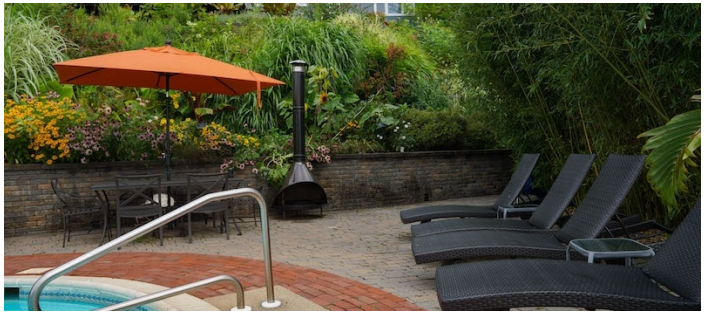

## TAGS

60's style, Backyard Lawn, Balcony, Bathroom, Bedroom, Carpet, Deck, Exposed Beam, Exposed Brick, Fireplace, Floor to Ceiling Windows, Garden, Kitchen, Living Room, Mid-Century, Parquet, Piano, Pool Outdoor, River Stream, Staircase, Staircase Ext, Terrace Patio, Water View, White Brick Wall, Wood Floor

## Notes

Retro mid-century house with kidney-shaped pool, exotic garden and Hudson River views.

INTERIOR (NEW PICTURES)

RED CABOOSE - EXTERIOR