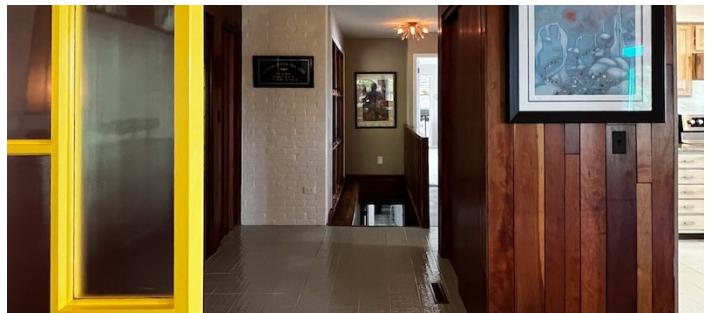

## TAGS

60's style, Backyard Lawn, Balcony, Bathroom, Bedroom, Carpet, Deck, Exposed Beam, Exposed Brick, Fireplace, Floor to Ceiling Windows, Garden, Kitchen, Living Room, Mid-Century, Parquet, Piano, Pool Outdoor, River Stream, Staircase, Staircase Ext, Terrace Patio, Water View, White Brick Wall, Wood Floor

## Notes

Retro mid-century house with kidney-shaped pool, exotic garden and Hudson River views.

INTERIOR (NEW PICTURES)

RED CABOOSE - EXTERIOR