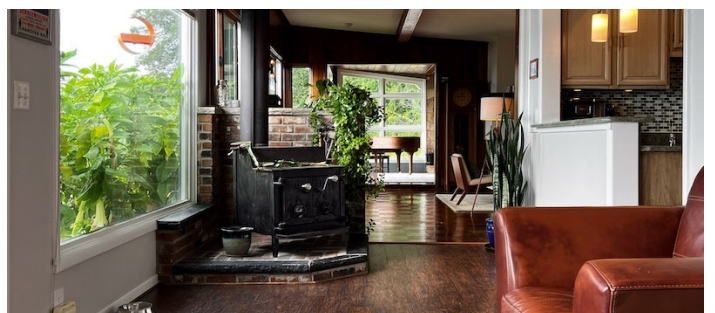

## TAGS

60's style, Backyard Lawn, Balcony, Bathroom, Bedroom, Carpet, Deck, Exposed Beam, Exposed Brick, Fireplace, Floor to Ceiling Windows, Garden, Kitchen, Living Room, Mid-Century, Parquet, Piano, Pool Outdoor, River Stream, Staircase, Staircase Ext, Terrace Patio, Water View, White Brick Wall, Wood Floor

## Notes

Retro mid-century house with kidney-shaped pool, exotic garden and Hudson River views.

INTERIOR (NEW PICTURES)

RED CABOOSE - EXTERIOR