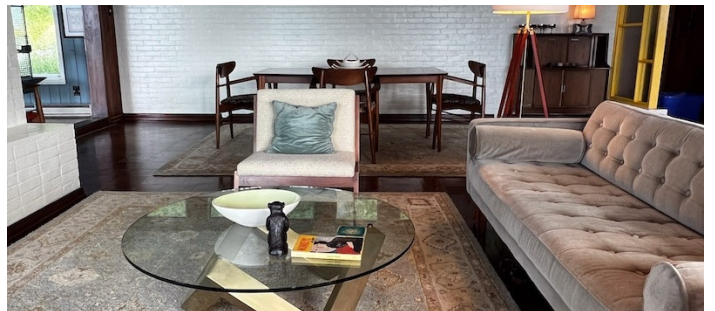

## TAGS

60's style, Backyard Lawn, Balcony, Bathroom, Bedroom, Carpet, Deck, Exposed Beam, Exposed Brick, Fireplace, Floor to Ceiling Windows, Garden, Kitchen, Living Room, Mid-Century, Parquet, Piano, Pool Outdoor, River Stream, Staircase, Staircase Ext, Terrace Patio, Water View, White Brick Wall, Wood Floor

## Notes

Retro mid-century house with kidney-shaped pool, exotic garden and Hudson River views.

INTERIOR (NEW PICTURES)

RED CABOOSE - EXTERIOR