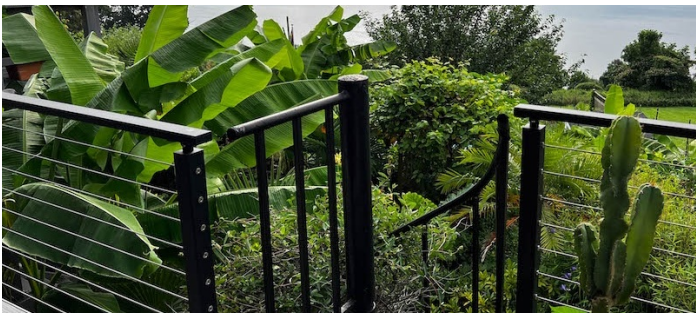

## TAGS

60's style, Backyard Lawn, Balcony, Bathroom, Bedroom, Carpet, Deck, Exposed Beam, Exposed Brick, Fireplace, Floor to Ceiling Windows, Garden, Kitchen, Living Room, Mid-Century, Parquet, Piano, Pool Outdoor, River Stream, Staircase, Staircase Ext, Terrace Patio, Water View, White Brick Wall, Wood Floor

## Notes

Retro mid-century house with kidney-shaped pool, exotic garden and Hudson River views.

INTERIOR (NEW PICTURES)

RED CABOOSE - EXTERIOR