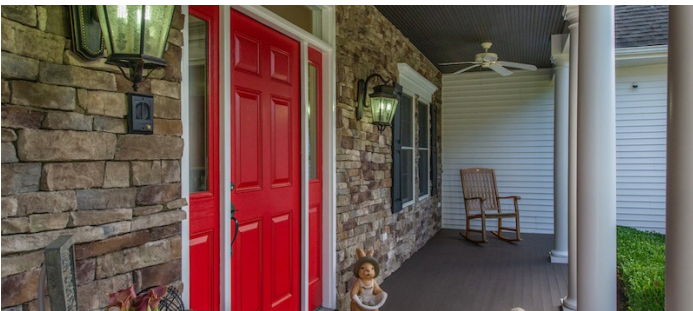

5016

Kinnelon, NJ

LOCATION

Kinnelon, NJ 07405

DISTANCE FROM NYC

30 miles

TAGS

Backyard Lawn, Balcony, Bathroom, Bedroom, Billiard Table, Colorful, Eclectic Quirky, Fireplace, Garage, Garden, Kids Room, Kitchen, Laundry Room, Living Room, Ping Pong Table, Pool Outdoor, Porch, Staircase, Suburban, Terrace Patio, Traditional, Walk-in Closet, Waterfall, Wood Floor, Woods

SPECS

5,000 sq ft

7 acres

CATEGORIES

* In the Zone, House

Notes

5 bedroom home on 7 acres features a 10' natural rock waterfall pool, large back yard and surrounded by woods.

1ST FLOOR