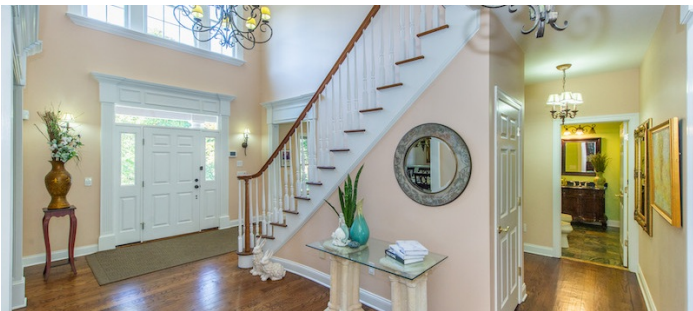

5016

Kinnelon, NJ

LOCATION

Kinnelon, NJ 07405

DISTANCE FROM NYC

30 miles

TAGS

Backyard Lawn, Balcony, Bathroom, Bedroom, Billiard Table, Colorful, Eclectic Quirky, Fireplace, Garage, Garden, Kids Room, Kitchen, Laundry Room, Living Room, Ping Pong Table, Pool Outdoor, Porch, Staircase, Suburban, Terrace Patio, Traditional, Walk-in Closet, Waterfall, Wood Floor, Woods

SPECS

5,000 sq ft

7 acres

CATEGORIES

* In the Zone, House

Notes

5 bedroom home on 7 acres features a 10' natural rock waterfall pool, large back yard and surrounded by woods.

1ST FLOOR