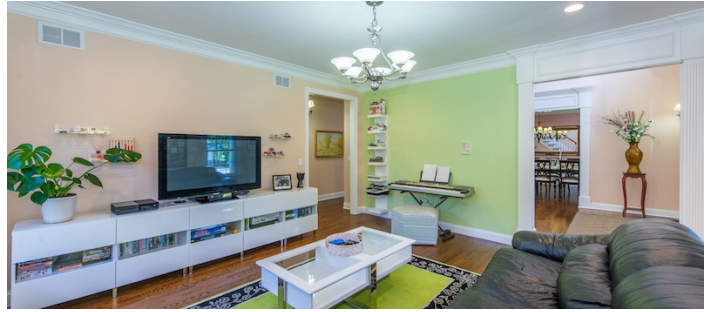

5016

Kinnelon, NJ

LOCATION

Kinnelon, NJ 07405

DISTANCE FROM NYC

30 miles

TAGS

Backyard Lawn, Balcony, Bathroom, Bedroom, Billiard Table, Colorful, Eclectic Quirky, Fireplace, Garage, Garden, Kids Room, Kitchen, Laundry Room, Living Room, Ping Pong Table, Pool Outdoor, Porch, Staircase, Suburban, Terrace Patio, Traditional, Walk-in Closet, Waterfall, Wood Floor, Woods

SPECS

5,000 sq ft

7 acres

CATEGORIES

* In the Zone, House

Notes

5 bedroom home on 7 acres features a 10' natural rock waterfall pool, large back yard and surrounded by woods.

1ST FLOOR