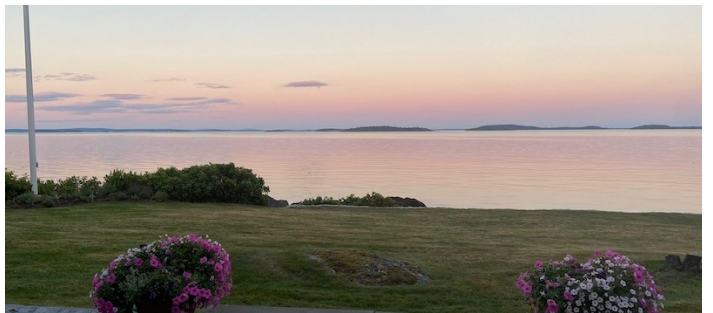

5028

Isleboro, ME

 LOCATION

Isleboro, ME 04848

 CATEGORIES

Beach House, House

 DISTANCE FROM NYC

405 miles

 TAGS

Backyard Lawn, Bedroom, Billiard Table, Colorful, Dock Pier, Exposed Beam, Fireplace, Garden, Library Room, Living Room, Ocean or Bay, Tennis Court, Terrace Patio, Traditional, Tudor, Wallpaper, Water View, Wood Floor

Notes

1920's fully renovated magnificent waterfront home on a 6 acre peninsula. Features include 180 degree water views, 10 bedrooms, waterside tennis court, waterside pickle ball court, dock, 2 beaches, stone staircase, barn, gardens, and colorful decor.