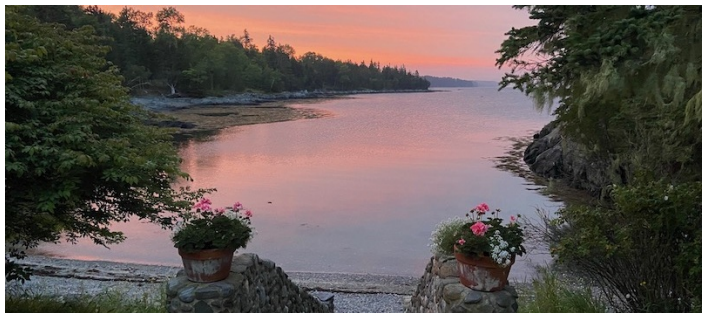

5028

Isleboro, ME

 LOCATION

Isleboro, ME 04848

 CATEGORIES

Beach House, House

 DISTANCE FROM NYC

405 miles

 TAGS

Backyard Lawn, Bedroom, Billiard Table, Colorful, Dock Pier, Exposed Beam, Fireplace, Garden, Library Room, Living Room, Ocean or Bay, Tennis Court, Terrace Patio, Traditional, Tudor, Wallpaper, Water View, Wood Floor

Notes

1920's fully renovated magnificent waterfront home on a 6 acre peninsula. Features include 180 degree water views, 10 bedrooms, waterside tennis court, waterside pickle ball court, dock, 2 beaches, stone staircase, barn, gardens, and colorful decor.