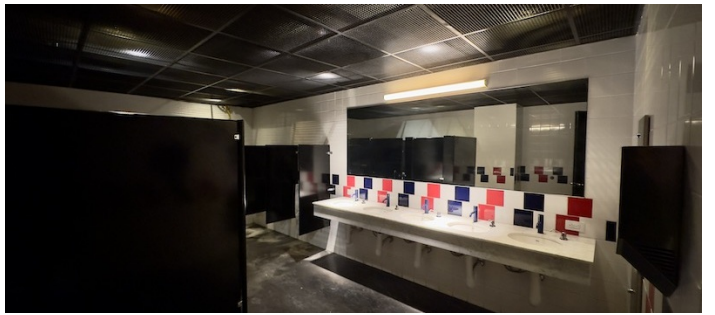

6027

Financial District, Manhattan

LOCATION

New York, NY 10005

TAGS

Bar, Bathroom, Modern Contemporary, Staircase

SPECS

Square Footage: 5,000

Ceiling Height: 10'

Dinner Capacity: 75

Cocktail Capacity: 160

CATEGORIES

* In the Zone, Bar Nightclub, Event Space

Notes

Former mailroom, turned into a one-of-a-kind speakeasy inspired venue, offering a massive built-in bar, chic black banquette seating and ambient lighting. Disco ball accents and gold mailboxes compliment the wood-panel walls.

Restrictions:

No nailing into walls. No painting of walls.

No picture animals allowed.

Additional fees apply for cleaning, garbage removal, utilities (electricity, HVAC, WiFi), power tie-in, venue coordinator, security and admin.

BATHROOM

STAIRCASE, LOBBY, EXT