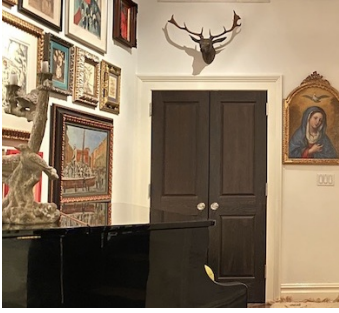

2223

Greenwich Village, Manhattan

 LOCATION

New York, NY 10011

 CATEGORIES

* In the Zone, Apartment, Brownstone, Townhouse

 TAGS

Bedroom, Billiard Table, Bohemian, City View, Colorful, Eclectic Quirky, Fireplace, Garden, Kitchen, Library Room, Living Room, Ornate, Piano, Terrace Patio, Traditional, Walk-in Closet, Wood Floor