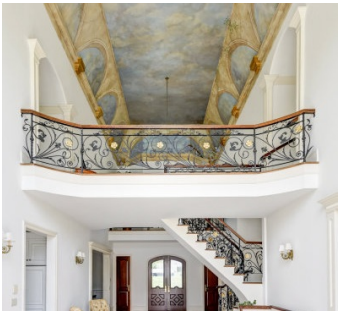

5045

Bedminster, NJ

LOCATION

Bedminster, NJ 07921

DISTANCE FROM NYC

44 miles

TAGS

Backyard Lawn, Bathroom, Bay Window, Bedroom, Carpet, Fields, Fireplace, Floor to Ceiling Windows, Garage, Garden, Kids Room, Kitchen, Library Room, Living Room, Ornate, Piano, Pool Outdoor, Staircase, Stone Wall, Suburban, Terrace Patio, Traditional, White Spaces, Wood Floor

SPECS

9,000 sq ft
12' ceiling height
31 acres

CATEGORIES

House, Mansion

Notes

Pool house can be used for catering, talent holding or hair/mu and wardrobe.

Restrictions:

Requests to nail into walls or paint walls must be approved in advance by owner.

1ST FLOOR

2ND FLOOR

POOL HOUSE INTERIOR