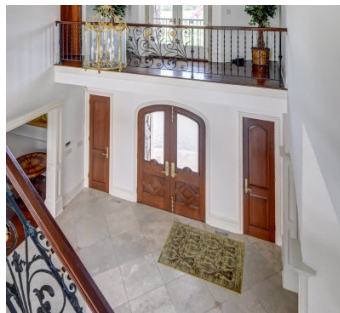

5045

Bedminster, NJ

LOCATION

Bedminster, NJ 07921

DISTANCE FROM NYC

44 miles

TAGS

Backyard Lawn, Bathroom, Bay Window, Bedroom, Carpet, Fields, Fireplace, Floor to Ceiling Windows, Garage, Garden, Kids Room, Kitchen, Library Room, Living Room, Ornate, Piano, Pool Outdoor, Staircase, Stone Wall, Suburban, Terrace Patio, Traditional, White Spaces, Wood Floor

SPECS

9,000 sq ft
12' ceiling height
31 acres

CATEGORIES

House, Mansion

Notes

Pool house can be used for catering, talent holding or hair/mu and wardrobe.

Restrictions:

Requests to nail into walls or paint walls must be approved in advance by owner.

1ST FLOOR

2ND FLOOR

POOL HOUSE INTERIOR