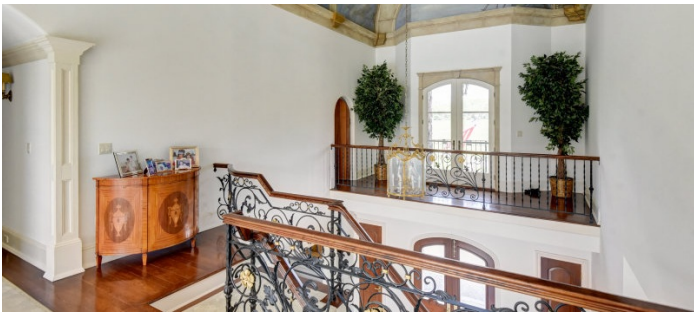

5045

Bedminster, NJ

LOCATION

Bedminster, NJ 07921

DISTANCE FROM NYC

44 miles

TAGS

Backyard Lawn, Bathroom, Bay Window, Bedroom, Carpet, Fields, Fireplace, Floor to Ceiling Windows, Garage, Garden, Kids Room, Kitchen, Library Room, Living Room, Ornate, Piano, Pool Outdoor, Staircase, Stone Wall, Suburban, Terrace Patio, Traditional, White Spaces, Wood Floor

SPECS

9,000 sq ft
12' ceiling height
31 acres

CATEGORIES

House, Mansion

Notes

Pool house can be used for catering, talent holding or hair/mu and wardrobe.

Restrictions:

Requests to nail into walls or paint walls must be approved in advance by owner.

1ST FLOOR

2ND FLOOR

POOL HOUSE INTERIOR