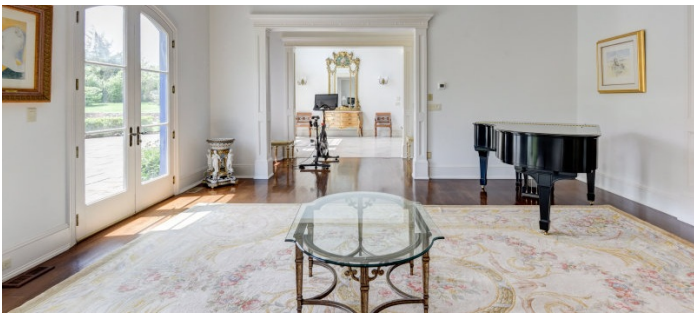

5045

Bedminster, NJ

LOCATION

Bedminster, NJ 07921

DISTANCE FROM NYC

44 miles

TAGS

Backyard Lawn, Bathroom, Bay Window, Bedroom, Carpet, Fields, Fireplace, Floor to Ceiling Windows, Garage, Garden, Kids Room, Kitchen, Library Room, Living Room, Ornate, Piano, Pool Outdoor, Staircase, Stone Wall, Suburban, Terrace Patio, Traditional, White Spaces, Wood Floor

SPECS

9,000 sq ft
12' ceiling height
31 acres

CATEGORIES

House, Mansion

Notes

Pool house can be used for catering, talent holding or hair/mu and wardrobe.

Restrictions:

Requests to nail into walls or paint walls must be approved in advance by owner.

1ST FLOOR

2ND FLOOR

POOL HOUSE INTERIOR