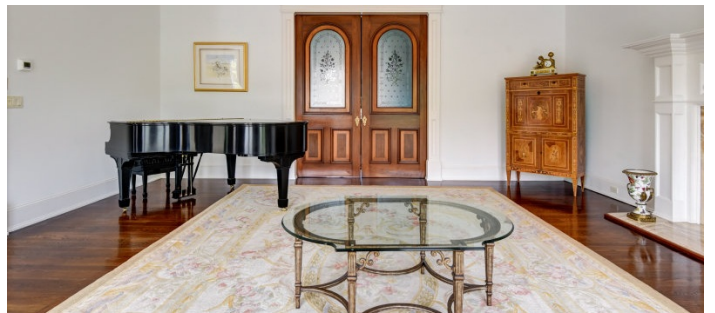

5045

Bedminster, NJ

LOCATION

Bedminster, NJ 07921

DISTANCE FROM NYC

44 miles

TAGS

Backyard Lawn, Bathroom, Bay Window, Bedroom, Carpet, Fields, Fireplace, Floor to Ceiling Windows, Garage, Garden, Kids Room, Kitchen, Library Room, Living Room, Ornate, Piano, Pool Outdoor, Staircase, Stone Wall, Suburban, Terrace Patio, Traditional, White Spaces, Wood Floor

SPECS

9,000 sq ft
12' ceiling height
31 acres

CATEGORIES

House, Mansion

Notes

Pool house can be used for catering, talent holding or hair/mu and wardrobe.

Restrictions:

Requests to nail into walls or paint walls must be approved in advance by owner.

1ST FLOOR

2ND FLOOR

POOL HOUSE INTERIOR