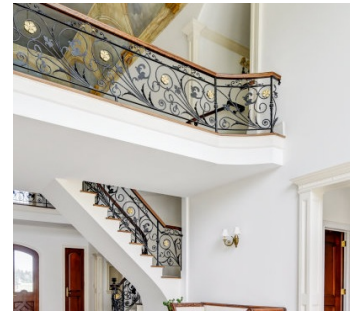

5045

Bedminster, NJ

LOCATION

Bedminster, NJ 07921

DISTANCE FROM NYC

44 miles

TAGS

Backyard Lawn, Bathroom, Bay Window, Bedroom, Carpet, Fields, Fireplace, Floor to Ceiling Windows, Garage, Garden, Kids Room, Kitchen, Library Room, Living Room, Ornate, Piano, Pool Outdoor, Staircase, Stone Wall, Suburban, Terrace Patio, Traditional, White Spaces, Wood Floor

SPECS

9,000 sq ft
12' ceiling height
31 acres

CATEGORIES

House, Mansion

Notes

Pool house can be used for catering, talent holding or hair/mu and wardrobe.

Restrictions:

Requests to nail into walls or paint walls must be approved in advance by owner.

1ST FLOOR

2ND FLOOR

POOL HOUSE INTERIOR