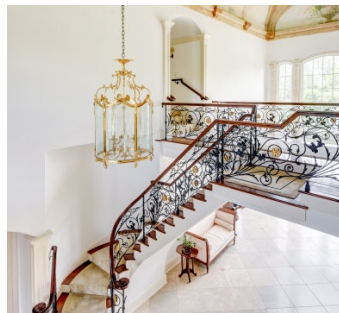

5045

Bedminster, NJ

LOCATION

Bedminster, NJ 07921

DISTANCE FROM NYC

44 miles

TAGS

Backyard Lawn, Bathroom, Bay Window, Bedroom, Carpet, Fields, Fireplace, Floor to Ceiling Windows, Garage, Garden, Kids Room, Kitchen, Library Room, Living Room, Ornate, Piano, Pool Outdoor, Staircase, Stone Wall, Suburban, Terrace Patio, Traditional, White Spaces, Wood Floor

SPECS

9,000 sq ft
12' ceiling height
31 acres

CATEGORIES

House, Mansion

Notes

Pool house can be used for catering, talent holding or hair/mu and wardrobe.

Restrictions:

Requests to nail into walls or paint walls must be approved in advance by owner.

1ST FLOOR

2ND FLOOR

POOL HOUSE INTERIOR