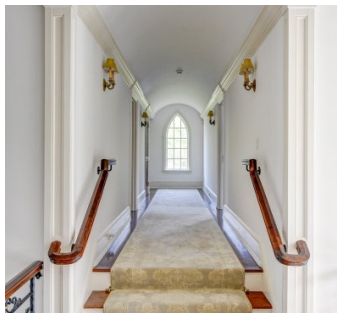

5045

Bedminster, NJ

LOCATION

Bedminster, NJ 07921

DISTANCE FROM NYC

44 miles

TAGS

Backyard Lawn, Bathroom, Bay Window, Bedroom, Carpet, Fields, Fireplace, Floor to Ceiling Windows, Garage, Garden, Kids Room, Kitchen, Library Room, Living Room, Ornate, Piano, Pool Outdoor, Staircase, Stone Wall, Suburban, Terrace Patio, Traditional, White Spaces, Wood Floor

SPECS

9,000 sq ft
12' ceiling height
31 acres

CATEGORIES

House, Mansion

Notes

Pool house can be used for catering, talent holding or hair/mu and wardrobe.

Restrictions:

Requests to nail into walls or paint walls must be approved in advance by owner.

1ST FLOOR

2ND FLOOR

POOL HOUSE INTERIOR