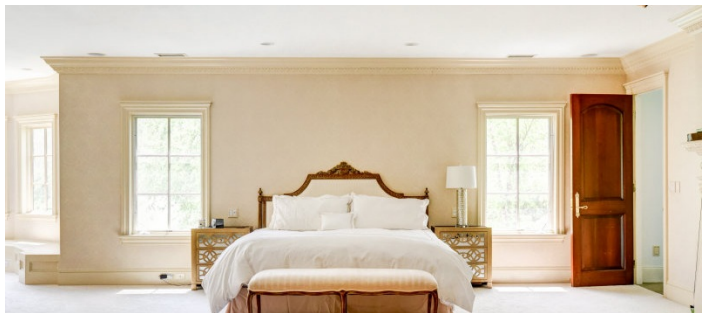

5045

Bedminster, NJ

LOCATION

Bedminster, NJ 07921

DISTANCE FROM NYC

44 miles

TAGS

Backyard Lawn, Bathroom, Bay Window, Bedroom, Carpet, Fields, Fireplace, Floor to Ceiling Windows, Garage, Garden, Kids Room, Kitchen, Library Room, Living Room, Ornate, Piano, Pool Outdoor, Staircase, Stone Wall, Suburban, Terrace Patio, Traditional, White Spaces, Wood Floor

1ST FLOOR

2ND FLOOR

POOL HOUSE INTERIOR