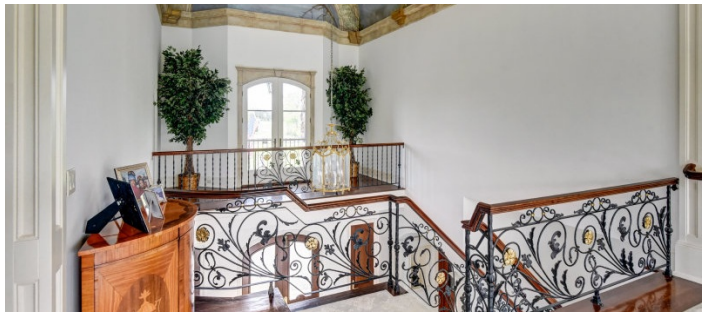

5045

Bedminster, NJ

LOCATION

Bedminster, NJ 07921

DISTANCE FROM NYC

44 miles

TAGS

Backyard Lawn, Bathroom, Bay Window, Bedroom, Carpet, Fields, Fireplace, Floor to Ceiling Windows, Garage, Garden, Kids Room, Kitchen, Library Room, Living Room, Ornate, Piano, Pool Outdoor, Staircase, Stone Wall, Suburban, Terrace Patio, Traditional, White Spaces, Wood Floor

SPECS

9,000 sq ft
12' ceiling height
31 acres

CATEGORIES

House, Mansion

Notes

Pool house can be used for catering, talent holding or hair/mu and wardrobe.

Restrictions:

Requests to nail into walls or paint walls must be approved in advance by owner.

1ST FLOOR

2ND FLOOR

POOL HOUSE INTERIOR