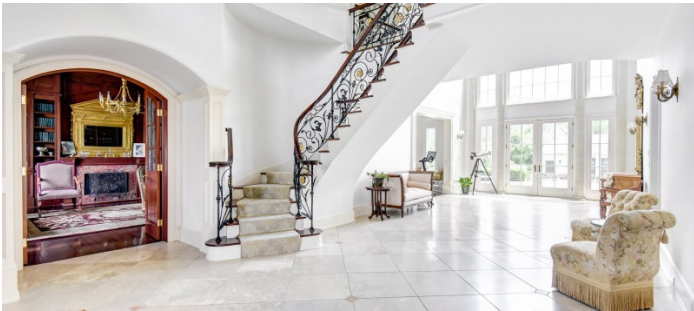

5045

Bedminster, NJ

LOCATION

Bedminster, NJ 07921

DISTANCE FROM NYC

44 miles

TAGS

Backyard Lawn, Bathroom, Bay Window, Bedroom, Carpet, Fields, Fireplace, Floor to Ceiling Windows, Garage, Garden, Kids Room, Kitchen, Library Room, Living Room, Ornate, Piano, Pool Outdoor, Staircase, Stone Wall, Suburban, Terrace Patio, Traditional, White Spaces, Wood Floor

SPECS

9,000 sq ft
12' ceiling height
31 acres

CATEGORIES

House, Mansion

Notes

Pool house can be used for catering, talent holding or hair/mu and wardrobe.

Restrictions:

Requests to nail into walls or paint walls must be approved in advance by owner.

1ST FLOOR

2ND FLOOR

POOL HOUSE INTERIOR