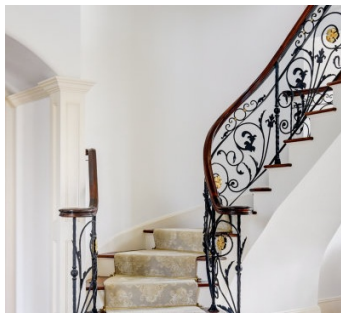

5045

Bedminster, NJ

LOCATION

Bedminster, NJ 07921

DISTANCE FROM NYC

44 miles

TAGS

Backyard Lawn, Bathroom, Bay Window, Bedroom, Carpet, Fields, Fireplace, Floor to Ceiling Windows, Garage, Garden, Kids Room, Kitchen, Library Room, Living Room, Ornate, Piano, Pool Outdoor, Staircase, Stone Wall, Suburban, Terrace Patio, Traditional, White Spaces, Wood Floor

SPECS

9,000 sq ft
12' ceiling height
31 acres

CATEGORIES

House, Mansion

Notes

Pool house can be used for catering, talent holding or hair/mu and wardrobe.

Restrictions:

Requests to nail into walls or paint walls must be approved in advance by owner.

1ST FLOOR

2ND FLOOR

POOL HOUSE INTERIOR