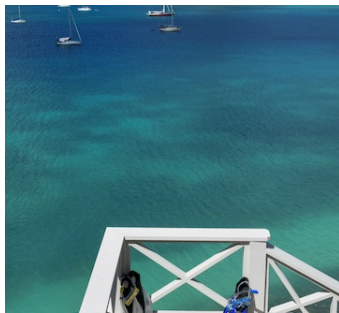

Balcony, Bar, Bathroom, Bedroom, Kitchen, Living Room, Modern Contemporary, Ocean or Bay, Pool Outdoor, Porch, Staircase, Staircase Ext, Terrace Patio, Water View

CATEGORIES

Beach House, House

Notes

This beautiful villa set into a rocky promontory offers some of the most sensational views on the island, overlooking Redonda Island, St. Kitts and Nevis, Pearn's Bay and the entrance to Jolly Harbour.

Jolly Beach is a 4-minute walk from the villa.

Restrictions:

Requests to nail into wall or to paint walls must be approved in advance by owner.

AERIAL