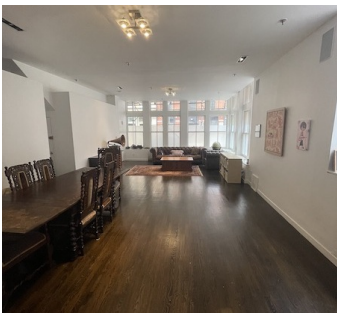

## Notes

Film friendly 1,800 square foot ground level duplex apartment in Tribeca with large main living room with two sides of windows and open kitchen.

Easy load in from dedicated entrance on side alley.