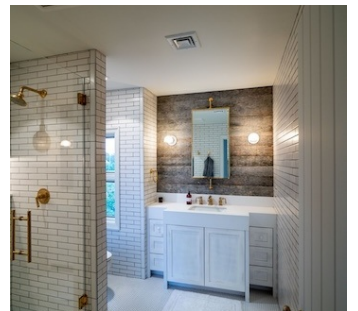

CATEGORIES

Barns, Farm, Gym Sport, House

TAGS

Backyard Lawn, Barn, Bathroom, Bedroom, Billiard Table, Dock Pier, Exposed Beam, Fence, Fields, Floor to Ceiling Windows, Garden, Lake or Pond, Modern Contemporary, Pool Outdoor, Rustic, Shingle, Stable, Traditional

Notes

150 acre private working farm with many amenities including:

- Main farmhouse - 4 bedrooms, 3.5 baths, chef's kitchen, outdoor grill, library, dining room, living room
- 2 horse shelters - converted into studio suites
- 3 barns - 1 converted to gym and spa (massage room, cryo chambers), 1 farm produce prep/storage area
- 1 Potato barn - converted to lounge with pool table, two ensuite rooms, large fireplace, meeting room
- Tennis court (not pictured)
- Solar barn and greenhouse
- Three par 3 golf holes - with an indoor golf simulator building; 5+ golf carts
- Dock on the Great Peconic Bay - boats, jet skis, kayaks
- Sheep, donkeys, horses, chickens