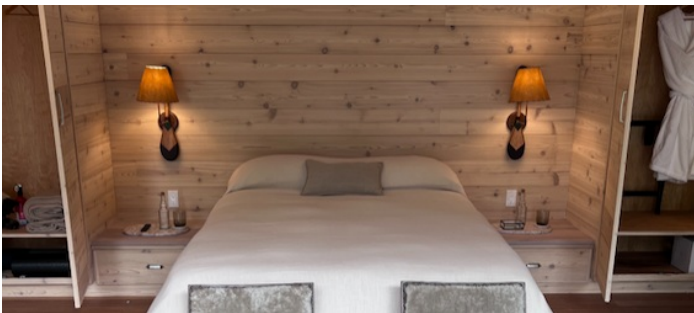

Notes

150 acre private working farm with many amenities including:

- Main farmhouse - 4 bedrooms, 3.5 baths, chef's kitchen, outdoor grill, library, dining room, living room
- 2 horse shelters - converted into studio suites
- 3 barns - 1 converted to gym and spa (massage room, cryo chambers), 1 farm produce prep/storage area
- 1 Potato barn - converted to lounge with pool table, two ensuite rooms, large fireplace, meeting room
- Tennis court (not pictured)
- Solar barn and greenhouse
- Three par 3 golf holes - with an indoor golf simulator building; 5+ golf carts
- Dock on the Great Peconic Bay - boats, jet skis, kayaks
- Sheep, donkeys, horses, chickens