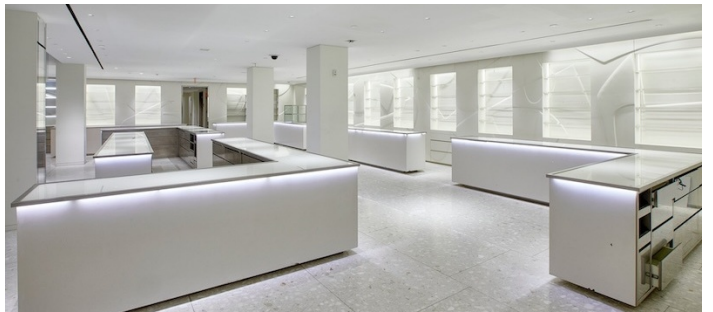

8282

Chelsea, Manhattan

 LOCATION

New York, NY 10011

 CATEGORIES

* In the Zone, Event Space, Store / Showroom

 TAGS

Architectural, Elevator, Empty, Floor to Ceiling
Windows, Modern Contemporary, Staircase, White
Spaces

Notes

Venue offering iconic mid-century staircase, opulent marble details and sleek, luxury aesthetic over 3 expansive floors.

EXTERIOR