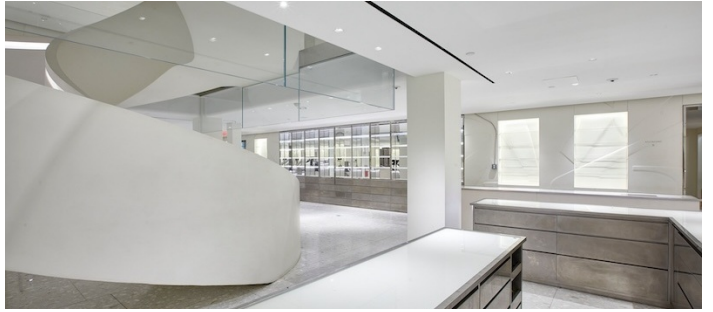

8282

Chelsea, Manhattan

 LOCATION

New York, NY 10011

 CATEGORIES

* In the Zone, Event Space, Store / Showroom

 TAGS

Architectural, Elevator, Empty, Floor to Ceiling
Windows, Modern Contemporary, Staircase, White
Spaces

Notes

Venue offering iconic mid-century staircase, opulent marble details and sleek, luxury aesthetic over 3 expansive floors.

EXTERIOR