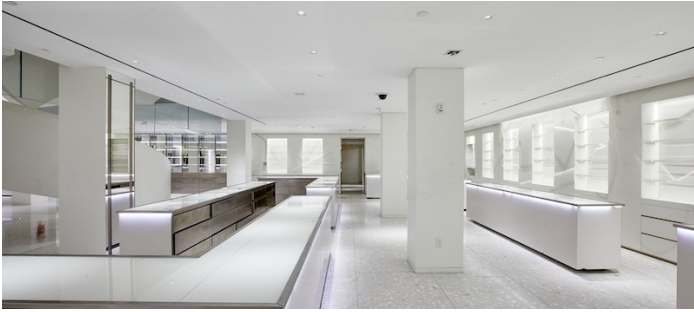

8282

Chelsea, Manhattan

 LOCATION

New York, NY 10011

 CATEGORIES

* In the Zone, Event Space, Store / Showroom

 TAGS

Architectural, Elevator, Empty, Floor to Ceiling
Windows, Modern Contemporary, Staircase, White
Spaces

Notes

Venue offering iconic mid-century staircase, opulent marble details and sleek, luxury aesthetic over 3 expansive floors.

EXTERIOR