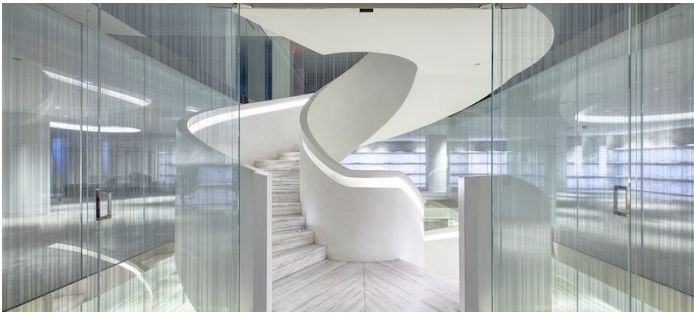

8282

Chelsea, Manhattan

 LOCATION

New York, NY 10011

 CATEGORIES

* In the Zone, Event Space, Store / Showroom

 TAGS

Architectural, Elevator, Empty, Floor to Ceiling
Windows, Modern Contemporary, Staircase, White
Spaces

Notes

Venue offering iconic mid-century staircase, opulent marble details and sleek, luxury aesthetic over 3 expansive floors.

EXTERIOR