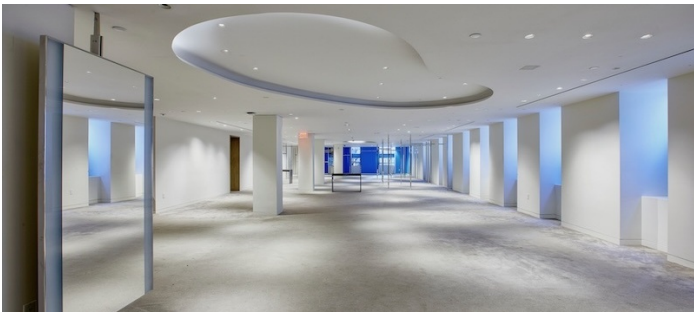

8282

Chelsea, Manhattan

 LOCATION

New York, NY 10011

 CATEGORIES

* In the Zone, Event Space, Store / Showroom

 TAGS

Architectural, Elevator, Empty, Floor to Ceiling
Windows, Modern Contemporary, Staircase, White
Spaces

Notes

Venue offering iconic mid-century staircase, opulent marble details and sleek, luxury aesthetic over 3 expansive floors.

EXTERIOR