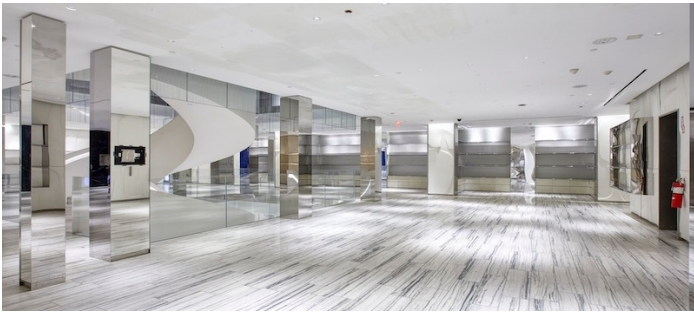

8282

Chelsea, Manhattan

 LOCATION

New York, NY 10011

 CATEGORIES

* In the Zone, Event Space, Store / Showroom

 TAGS

Architectural, Elevator, Empty, Floor to Ceiling
Windows, Modern Contemporary, Staircase, White
Spaces

Notes

Venue offering iconic mid-century staircase, opulent marble details and sleek, luxury aesthetic over 3 expansive floors.

EXTERIOR