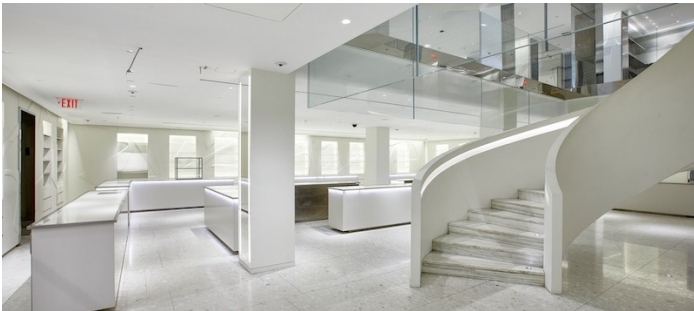

8282

Chelsea, Manhattan

 LOCATION

New York, NY 10011

 CATEGORIES

* In the Zone, Event Space, Store / Showroom

 TAGS

Architectural, Elevator, Empty, Floor to Ceiling
Windows, Modern Contemporary, Staircase, White
Spaces

Notes

Venue offering iconic mid-century staircase, opulent marble details and sleek, luxury aesthetic over 3 expansive floors.

EXTERIOR