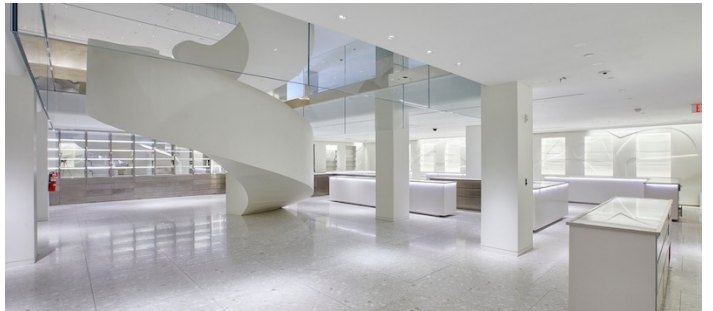

8282

Chelsea, Manhattan

 LOCATION

New York, NY 10011

 CATEGORIES

* In the Zone, Event Space, Store / Showroom

 TAGS

Architectural, Elevator, Empty, Floor to Ceiling
Windows, Modern Contemporary, Staircase, White
Spaces

Notes

Venue offering iconic mid-century staircase, opulent marble details and sleek, luxury aesthetic over 3 expansive floors.

EXTERIOR