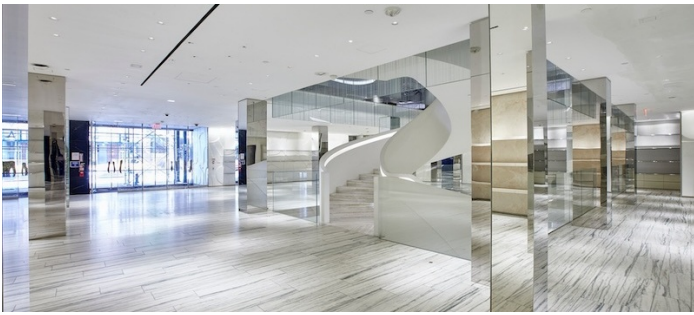

8282

Chelsea, Manhattan

 LOCATION

New York, NY 10011

 CATEGORIES

* In the Zone, Event Space, Store / Showroom

 TAGS

Architectural, Elevator, Empty, Floor to Ceiling
Windows, Modern Contemporary, Staircase, White
Spaces

Notes

Venue offering iconic mid-century staircase, opulent marble details and sleek, luxury aesthetic over 3 expansive floors.

EXTERIOR