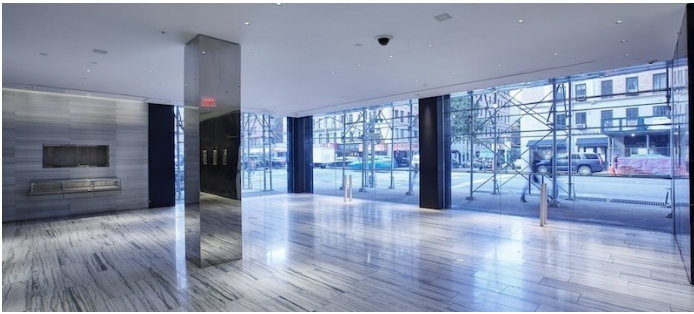

8282

Chelsea, Manhattan

 LOCATION

New York, NY 10011

 CATEGORIES

* In the Zone, Event Space, Store / Showroom

 TAGS

Architectural, Elevator, Empty, Floor to Ceiling
Windows, Modern Contemporary, Staircase, White
Spaces

Notes

Venue offering iconic mid-century staircase, opulent marble details and sleek, luxury aesthetic over 3 expansive floors.

EXTERIOR