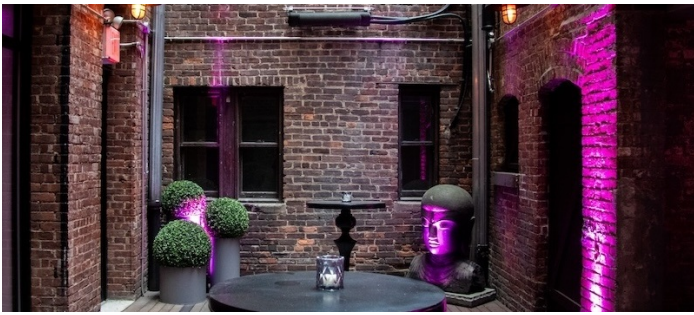

8314

Chelsea, Manhattan

 LOCATION

New York, NY 10001

 SPECS

Sq Footage (both floors): 5,000

Ceiling Height: 12'

 TAGS

Bar, Colorful, Eclectic Quirky, Elevator, Exposed Brick, Kitchen, Living Room, Modern Contemporary, Terrace Patio

 CATEGORIES

* In the Zone, Event Space

Notes

1894 vintage fire patrol turned upscale venue on the border of Chelsea and Hudson Yards. The first floor features contemporary meets art deco flare; this fully furnished space boasts an ambient upscale lounge feel. The third floor showcases the versatility of the venue, equipped with flexible furnishing options and a full 18-foot bar.

The venue also hosts various rotating artists, making it both a truly unique venue.

Restrictions:

No painting or nailing into walls.

1ST FLOOR PATIO

1ST FLOOR INTERIOR

2ND FLOOR