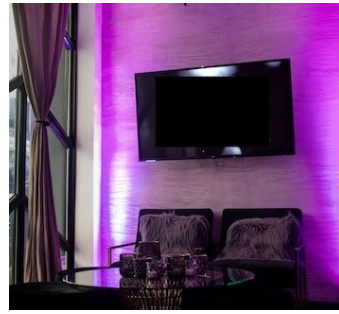

Bar, Colorful, Eclectic Quirky, Elevator, Exposed Brick, Kitchen, Living Room, Modern Contemporary, Terrace Patio

 CATEGORIES

* In the Zone, Event Space

Notes

1894 vintage fire patrol turned upscale venue on the border of Chelsea and Hudson Yards. The first floor features contemporary meets art deco flare; this fully furnished space boasts an ambient upscale lounge feel. The third floor showcases the versatility of the venue, equipped with flexible furnishing options and a full 18-foot bar.

The venue also hosts various rotating artists, making it both a truly unique venue.

Restrictions:

No painting or nailing into walls.

1ST FLOOR PATIO

1ST FLOOR INTERIOR

2ND FLOOR