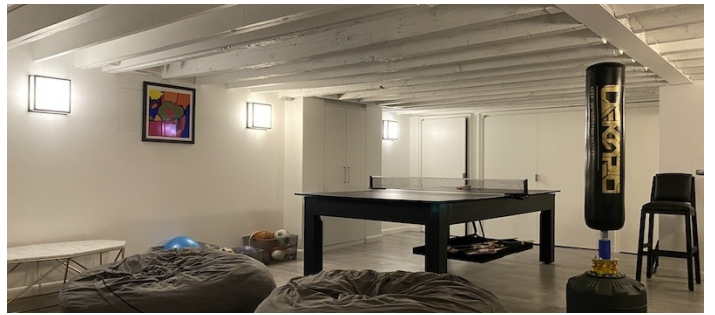

2060

Chelsea, Manhattan

 LOCATION

New York, NY 10011

 CATEGORIES

* In the Zone, Apartment, Brownstone, Townhouse

 TAGS

Balcony, Basketball, Bay Window, Bedroom, Colorful, Exposed Beam, Fireplace, Kids Room, Kitchen, Living Room, Modern Contemporary, Ornate, Ping Pong Table, Porch, Staircase, Staircase Ext, Terrace Patio, Traditional, White Spaces, Wood Floor

Notes

Ornate and elegant modern townhouse in Chelsea.

Restrictions:

Floor protection required.

Areas of use must be determined in advance.

EXTERIOR, PORCH AND TERRACE