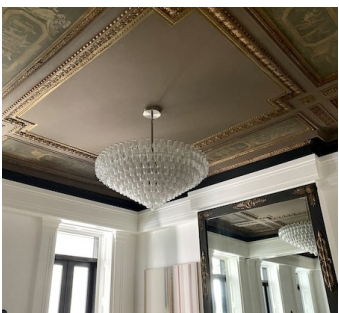

2060

Chelsea, Manhattan

 LOCATION

New York, NY 10011

 CATEGORIES

* In the Zone, Apartment, Brownstone, Townhouse

 TAGS

Balcony, Basketball, Bay Window, Bedroom, Colorful, Exposed Beam, Fireplace, Kids Room, Kitchen, Living Room, Modern Contemporary, Ornate, Ping Pong Table, Porch, Staircase, Staircase Ext, Terrace Patio, Traditional, White Spaces, Wood Floor

Notes

Ornate and elegant modern townhouse in Chelsea.

Restrictions:

Floor protection required.

Areas of use must be determined in advance.

EXTERIOR, PORCH AND TERRACE