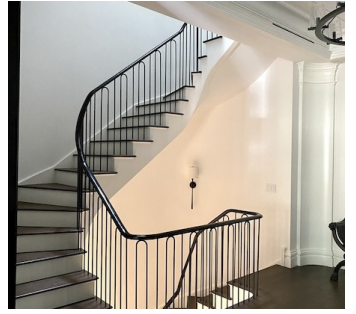

2060

Chelsea, Manhattan

 LOCATION

New York, NY 10011

 CATEGORIES

* In the Zone, Apartment, Brownstone, Townhouse

 TAGS

Balcony, Basketball, Bay Window, Bedroom, Colorful, Exposed Beam, Fireplace, Kids Room, Kitchen, Living Room, Modern Contemporary, Ornate, Ping Pong Table, Porch, Staircase, Staircase Ext, Terrace Patio, Traditional, White Spaces, Wood Floor

Notes

Ornate and elegant modern townhouse in Chelsea.

Restrictions:

Floor protection required.

Areas of use must be determined in advance.

EXTERIOR, PORCH AND TERRACE