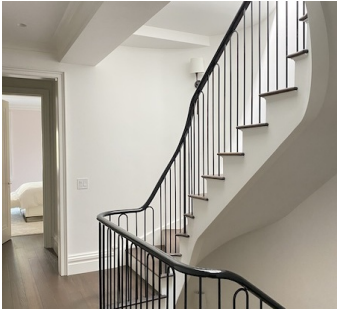

2060

Chelsea, Manhattan

 LOCATION

New York, NY 10011

 CATEGORIES

* In the Zone, Apartment, Brownstone, Townhouse

 TAGS

Balcony, Basketball, Bay Window, Bedroom, Colorful, Exposed Beam, Fireplace, Kids Room, Kitchen, Living Room, Modern Contemporary, Ornate, Ping Pong Table, Porch, Staircase, Staircase Ext, Terrace Patio, Traditional, White Spaces, Wood Floor

Notes

Ornate and elegant modern townhouse in Chelsea.

Restrictions:

Floor protection required.

Areas of use must be determined in advance.

EXTERIOR, PORCH AND TERRACE