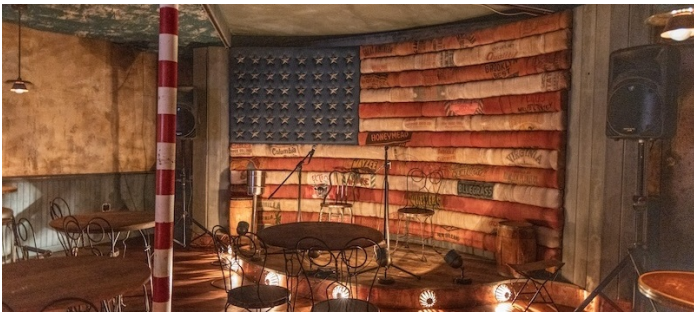

6045

Williamsburg, Brooklyn

LOCATION

Brooklyn, NY 11211

TAGS

Bar, Colorful, Distressed Patina, Eclectic Quirky, Exposed Beam, Rustic, Traditional, Wood Floor

SPECS

Square Footage: 2,000

Ceiling Height: 8'

Dinner Capacity: 50

Cocktail Capacity: 75

CATEGORIES

* In the Zone, Bar Nightclub

Notes

1930's Southern road house bar vibe in Brooklyn with hand made padded flag as stage backdrop, many custom and antique elements. Vintage coke fridge and signage, vintage candy display shelving on the back bar.

Restrictions:

Limit of 75 people inside.

No painting or nailing into walls.

EXTERIOR