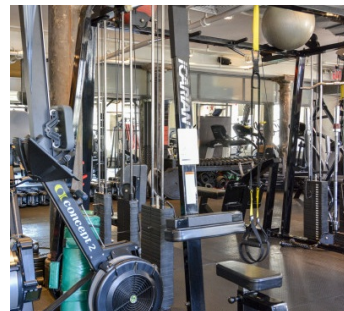

 CATEGORIES

* In the Zone, Gym Sport

Notes

Film Friendly

4000 sq ft private gym, locker room, staircase

LOCKER ROOM + BATHROOM