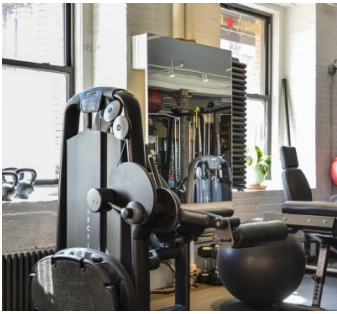

 CATEGORIES

* In the Zone, Gym Sport

Notes

Film Friendly

4000 sq ft private gym, locker room, staircase

LOCKER ROOM + BATHROOM