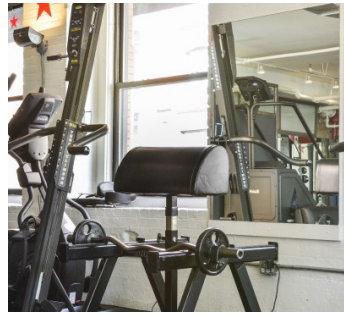

 CATEGORIES

* In the Zone, Gym Sport

Notes

Film Friendly

4000 sq ft private gym, locker room, staircase

LOCKER ROOM + BATHROOM