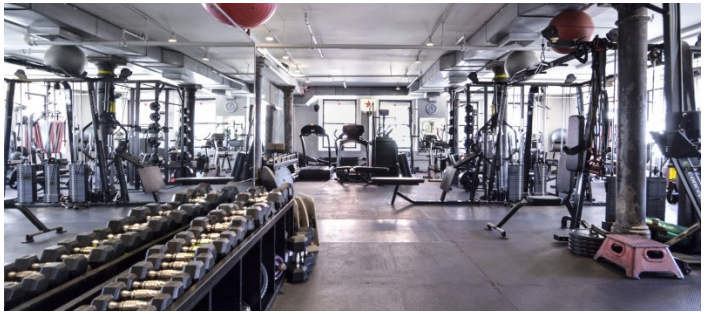

 CATEGORIES

* In the Zone, Gym Sport

Notes

Film Friendly

4000 sq ft private gym, locker room, staircase

LOCKER ROOM + BATHROOM