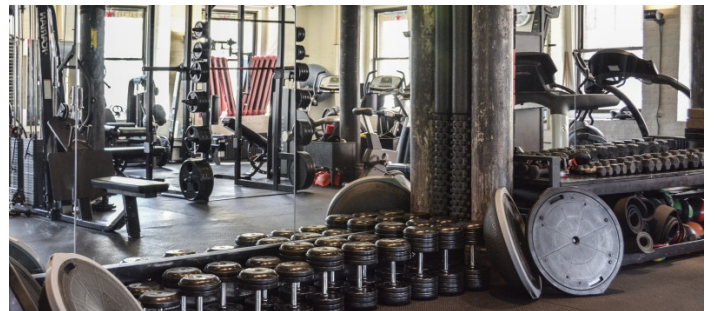

 CATEGORIES

* In the Zone, Gym Sport

Notes

Film Friendly

4000 sq ft private gym, locker room, staircase

LOCKER ROOM + BATHROOM