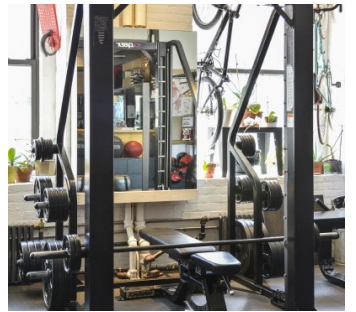

 CATEGORIES

* In the Zone, Gym Sport

Notes

Film Friendly

4000 sq ft private gym, locker room, staircase

LOCKER ROOM + BATHROOM