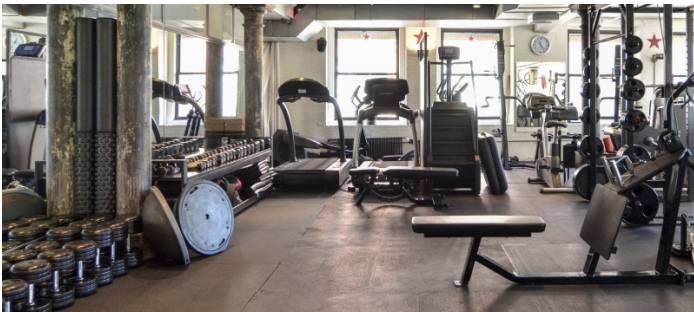

 CATEGORIES

* In the Zone, Gym Sport

Notes

Film Friendly

4000 sq ft private gym, locker room, staircase

LOCKER ROOM + BATHROOM