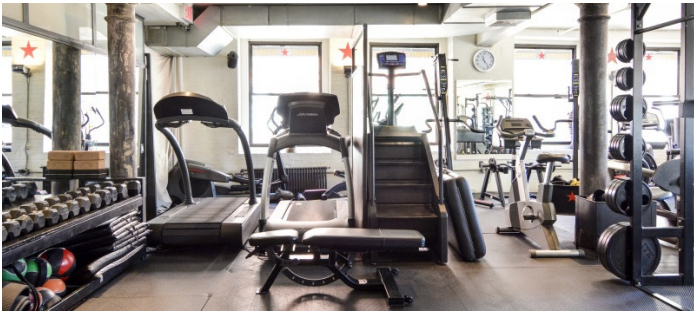

 CATEGORIES

* In the Zone, Gym Sport

Notes

Film Friendly

4000 sq ft private gym, locker room, staircase

LOCKER ROOM + BATHROOM