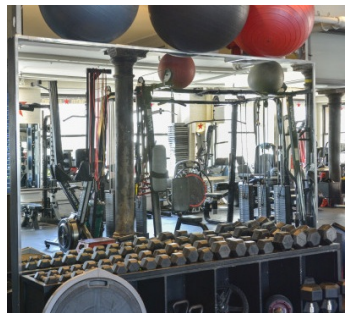

 CATEGORIES

* In the Zone, Gym Sport

Notes

Film Friendly

4000 sq ft private gym, locker room, staircase

LOCKER ROOM + BATHROOM