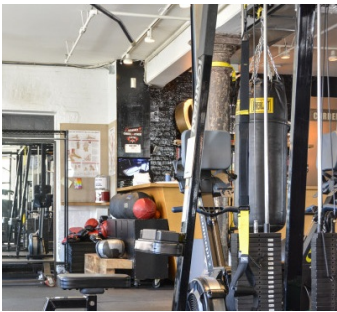

 CATEGORIES

* In the Zone, Gym Sport

Notes

Film Friendly

4000 sq ft private gym, locker room, staircase

LOCKER ROOM + BATHROOM