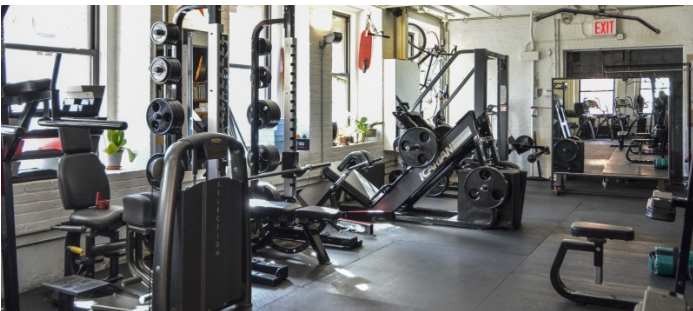

1239

Soho, Manhattan

 LOCATION

New York, NY 10013

 SPECS

4,000 sq ft per floor

 TAGS

Bathroom, Elevator, Modern Contemporary, Staircase

 CATEGORIES

* In the Zone, Gym Sport

Notes

Film Friendly

4000 sq ft private gym, locker room, staircase

LOCKER ROOM + BATHROOM