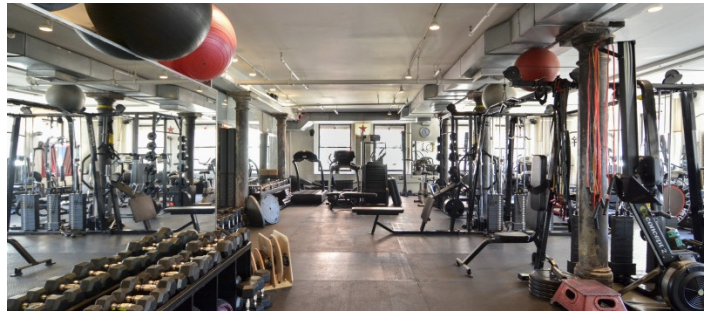

 CATEGORIES

* In the Zone, Gym Sport

Notes

Film Friendly

4000 sq ft private gym, locker room, staircase

LOCKER ROOM + BATHROOM