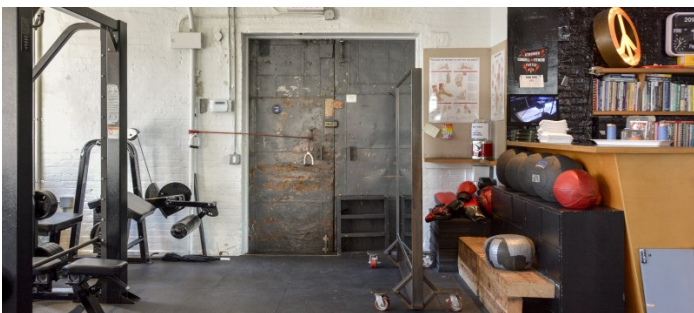

 CATEGORIES

* In the Zone, Gym Sport

Notes

Film Friendly

4000 sq ft private gym, locker room, staircase

LOCKER ROOM + BATHROOM