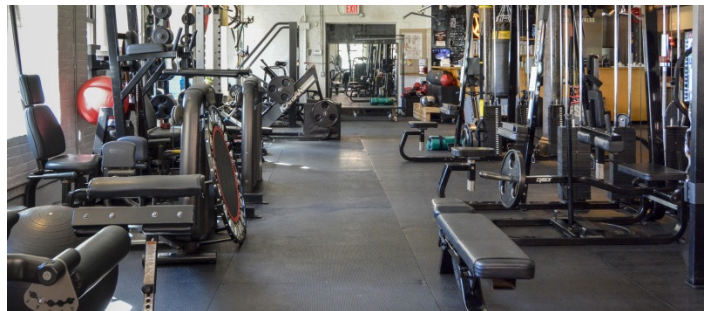

1239

Soho, Manhattan

 LOCATION

New York, NY 10013

 SPECS

4,000 sq ft per floor

 TAGS

Bathroom, Elevator, Modern Contemporary, Staircase

 CATEGORIES

* In the Zone, Gym Sport

Notes

Film Friendly

4000 sq ft private gym, locker room, staircase

LOCKER ROOM + BATHROOM