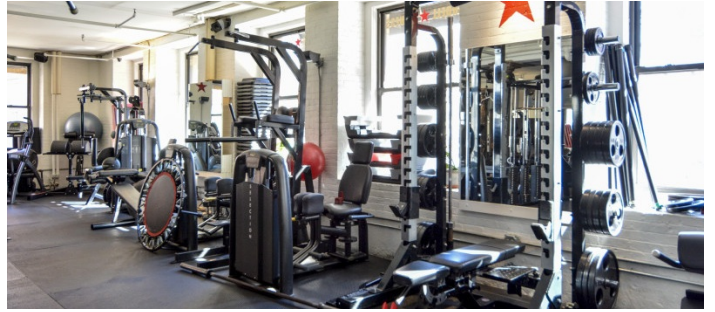

1239

Soho, Manhattan

 LOCATION

New York, NY 10013

 SPECS

4,000 sq ft per floor

 TAGS

Bathroom, Elevator, Modern Contemporary, Staircase

 CATEGORIES

* In the Zone, Gym Sport

Notes

Film Friendly

4000 sq ft private gym, locker room, staircase

LOCKER ROOM + BATHROOM