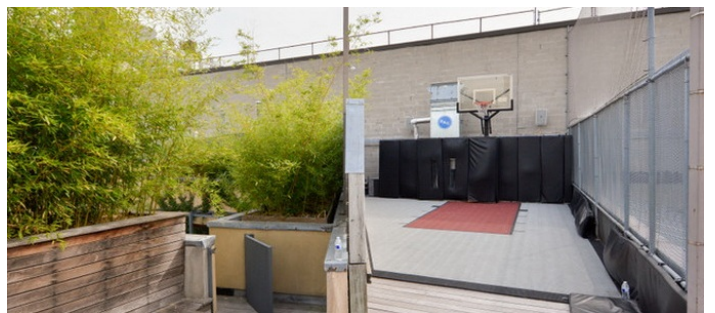

# Chelsea, Manhattan

 LOCATION

New York, NY 10011

 CATEGORIES

\* In the Zone, Apartment, Duplex, Gym Sport, Loft

 TAGS

Backyard Lawn, Basketball, Bathroom, Bedroom, Colorful, Deck, Eclectic Quirky, Floor to Ceiling Windows, Garden, Graffiti, Kids Room, Kitchen, Living Room, Modern Contemporary, Skylight, Staircase, Staircase Ext, Terrace Patio, Water Tower View, Wood Floor

## Notes

Prefers print

Artwork, track lighting, hard wood floors, graffiti wall, modern, garden, outside area, floor to ceiling windows, basketball

Use of art must be discussed in advance prior to all shoots

Areas of use must be determined in advance and approved

GARDEN, TERRACE AND BALCONY

BASKETBALL COURT