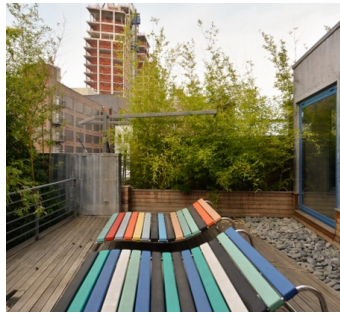

# Chelsea, Manhattan

 LOCATION

New York, NY 10011

 CATEGORIES

\* In the Zone, Apartment, Duplex, Gym Sport, Loft

 TAGS

Backyard Lawn, Basketball, Bathroom, Bedroom, Colorful, Deck, Eclectic Quirky, Floor to Ceiling Windows, Garden, Graffiti, Kids Room, Kitchen, Living Room, Modern Contemporary, Skylight, Staircase, Staircase Ext, Terrace Patio, Water Tower View, Wood Floor

## Notes

Prefers print

Artwork, track lighting, hard wood floors, graffiti wall, modern, garden, outside area, floor to ceiling windows, basketball

Use of art must be discussed in advance prior to all shoots

Areas of use must be determined in advance and approved

GARDEN, TERRACE AND BALCONY

BASKETBALL COURT