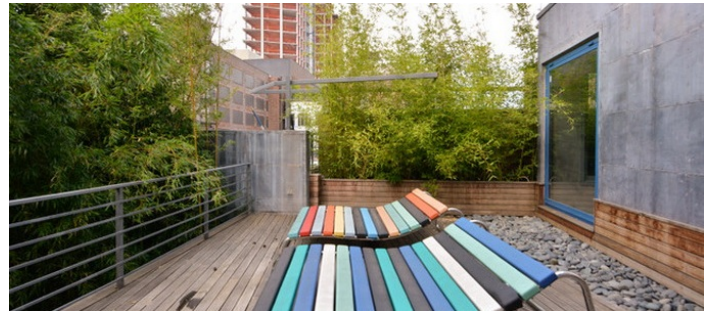

# Chelsea, Manhattan

 LOCATION

New York, NY 10011

 CATEGORIES

\* In the Zone, Apartment, Duplex, Gym Sport, Loft

 TAGS

Backyard Lawn, Basketball, Bathroom, Bedroom, Colorful, Deck, Eclectic Quirky, Floor to Ceiling Windows, Garden, Graffiti, Kids Room, Kitchen, Living Room, Modern Contemporary, Skylight, Staircase, Staircase Ext, Terrace Patio, Water Tower View, Wood Floor

## Notes

Prefers print

Artwork, track lighting, hard wood floors, graffiti wall, modern, garden, outside area, floor to ceiling windows, basketball

Use of art must be discussed in advance prior to all shoots

Areas of use must be determined in advance and approved

GARDEN, TERRACE AND BALCONY

BASKETBALL COURT