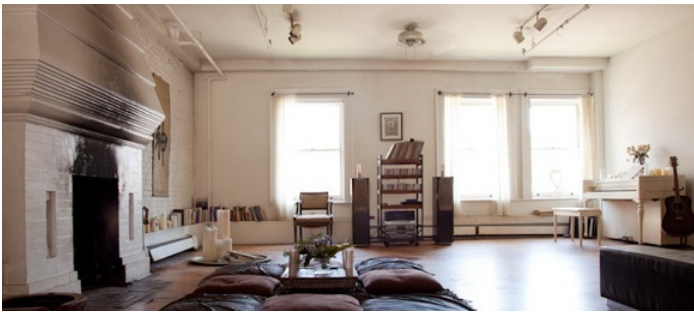

1270

Bowery, Manhattan

 LOCATION

New York, NY 10012

 CATEGORIES

* In the Zone, Apartment, Loft, Roof Top

 TAGS

Deck, Distressed Patina, Eclectic Quirky, Fireplace, Kitchen, Living Room, Modern Contemporary, Piano, Rooftop, Terrace Patio, White Brick Wall, White Spaces, Wood Floor

Notes

4th Floor walkup loft w/ fireplaces, and large roof deck

Some parts of building staircase available, 2,500 sq ft roof deck (walls now black not brown)

Track lighting, white brick, fireplace, hard wood floors, rooftop deck

Restrictions:

Additional fees for common areas of building

Bedroom off limits

Heated and has AC

ROOFDECK