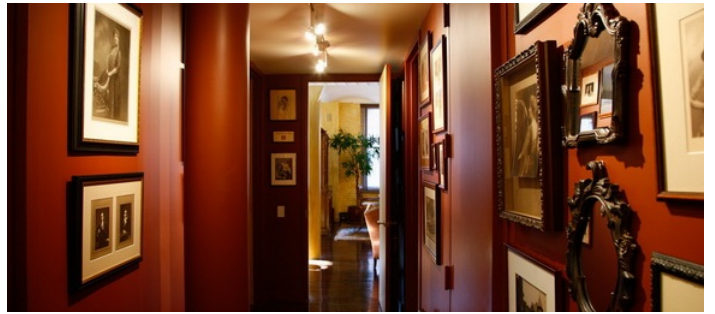

1289

Soho, Manhattan

 LOCATION

New York, NY 10013

 SPECS

2,500 sq ft

 TAGS

Bathroom, Bedroom, Bohemian, Carpet, Colorful, Kitchen, Library Room, Living Room, Traditional, Wood Floor

 CATEGORIES

* In the Zone, Apartment, Lobby, Loft

Notes

Prefers Print - 2, 500 sq ft loft on 4th floor in Tribeca.

modern, exposed brick, colorful, track lighting, wallpaper, columns, chandelier, big windows.

Restrictions do apply

Communal entrance lobby and hallways not available for shoots unless cleared by building and additional fees paid.

ENTRANCE AND LOBBY - FOR REFERENCE