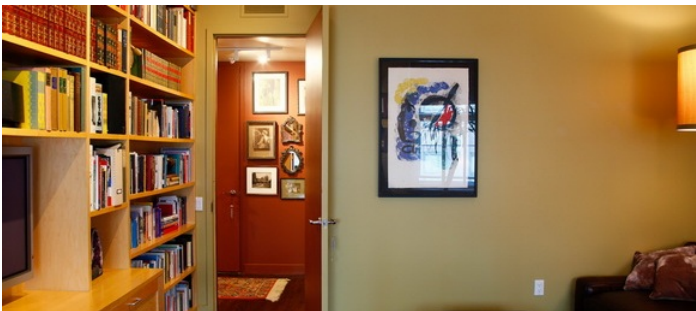

1289

Soho, Manhattan

 LOCATION

New York, NY 10013

 SPECS

2,500 sq ft

 TAGS

Bathroom, Bedroom, Bohemian, Carpet, Colorful, Kitchen, Library Room, Living Room, Traditional, Wood Floor

 CATEGORIES

* In the Zone, Apartment, Lobby, Loft

Notes

Prefers Print - 2, 500 sq ft loft on 4th floor in Tribeca.

modern, exposed brick, colorful, track lighting, wallpaper, columns, chandelier, big windows.

Restrictions do apply

Communal entrance lobby and hallways not available for shoots unless cleared by building and additional fees paid.

ENTRANCE AND LOBBY - FOR REFERENCE